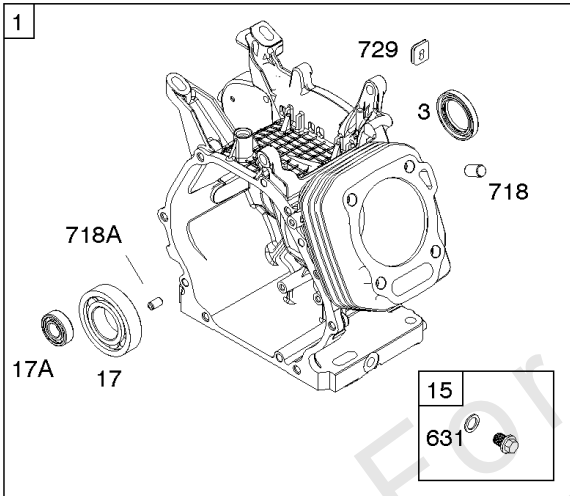

- 1319 WARNING LABEL
- 1319A WARNING LABEL
- 1036 EMISSIONS LABEL

Camshaft, Crankcase Cover, Crankshaft, Cylinder, Exhaust Bracket, Piston/Rings/

REF NO	PART NO	QTY	DESCRIPTION
1	799979		CYLINDER ASSEMBLY
3	797766		SEAL, Oil -(Magneto Side)
12	797789		GASKET, Crankcase
15	797793		PLUG, Oil Drain
16A	591099		CRANKSHAFT
17	797765		BEARING, Ball -(Crankshaft)
17A	797764		BEARING, Ball -(Counterweight)
18	590962		COVER, Crankcase -(Includes Governor Gear - Not Serviced Separately)
20	797766		SEAL, Oil -(PTO Side)
22	797795		SCREW -(Crankcase Cover/Sump)
24	797812		KEY, Flywheel
25	799536		PISTON ASSEMBLY -(.010 Oversize)
25	799537		PISTON ASSEMBLY -(.020 Oversize)
25	799535		PISTON ASSEMBLY -(Standard)
26	799540		SET, Ring -(.020 Oversize)
26	799538		SET, Ring -(Standard)
26	799539		SET, Ring -(.010 Oversize)
27	797803		LOCK, Piston Pin
28	797799		PIN, Piston
29	797804		ROD, Connecting
46	797851		CAMSHAFT
227	799924		LEVER, Governor Control
276A	797806		WASHER, Sealing -(Governor Crank)
306	797749		SHIELD, Cylinder
307	798618		SCREW -(Cylinder Shield)
309	797775		MOTOR, Starter
357	590960		KEY, Drive Pulley
492	798839		SHIELD, Crankcase
505	690939		NUT -(Governor Control Lever)
509	798840		SCREW -(Crankcase Shield)
522	799941		PLUG, Dipstick/Fill
562	797230		BOLT -(Governor Control Lever)
614	797229		PIN, Cotter
616	797805		CRANK, Governor
631	797794		WASHER -(Oil Drain Plug)
718	797792		PIN, Locating -(Cylinder Head)
718A	797761		PIN, Locating -(Crankcase Cover)