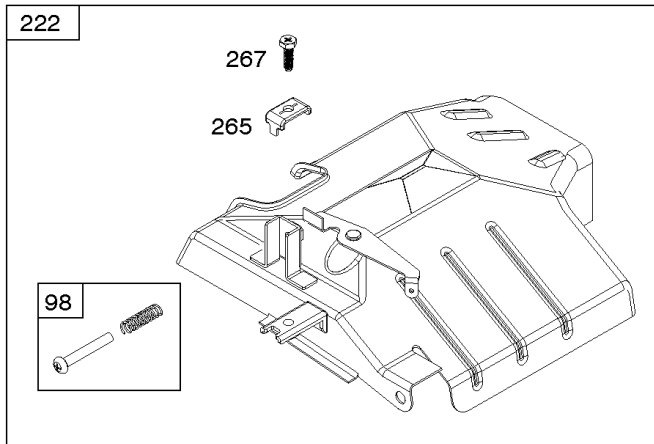

Controls, Governor Spring

REF NO	PART NO	QTY	DESCRIPTION
98	592978		KIT, Idle Speed -(High Speed Adjustment)
188	798618		SCREW -(Control Bracket)
202	797810		LINK, Mechanical Governor
209	797843		SPRING, Governor
211	799927		SPRING, Governed Idle
222	797751		BRACKET, Control
222A	590375		BRACKET, Control
222B	591173		BRACKET, Control
232	797809		SPRING, Governor Link
265	691024		CLAMP, Casing
267	699492		SCREW -(Casing Clamp)
268	691025		CASING, Control Wire -(Cut To Required Length)
269	691026		WIRE, Control -(Cut To Required Length)
270	691027		NUT -(Control Wire Casing)
271	691028		LEVER, Control
341	591341		STUD -(Mounting Bracket) (Remote Choke)
485	797339		KNOB, Control
493C	591342		BRACKET, Mounting
621	692310		SWITCH, Stop
1012	590378		RETAINER, Link