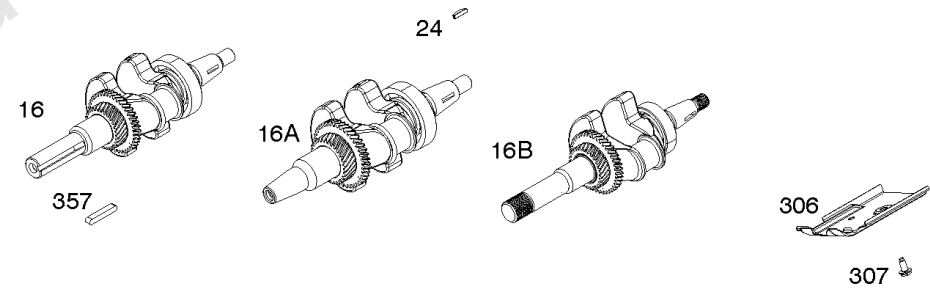

- 1319 WARNING LABEL
- 1319A WARNING LABEL
- 1036 EMISSIONS LABEL

Camshaft, Crankcase Cover, Crankshaft, Cylinder, Exhaust Bracket, Piston/Rings/

REF NO	PART NO	QTY	DESCRIPTION
1	799979		CYLINDER ASSEMBLY
3	797766		SEAL, Oil -(Magneto Side)
12	797789		GASKET, Crankcase
15	797793		PLUG, Oil Drain
16A	591099		CRANKSHAFT
17	797765		BEARING, Ball -(Crankshaft)
17A	797764		BEARING, Ball -(Counterweight)
18	590962		COVER, Crankcase -(Includes Governor Gear - Not Serviced Separately)
20	797766		SEAL, Oil -(PTO Side)
22	797795		SCREW -(Crankcase Cover/Sump)
24	797812		KEY, Flywheel
25	799536		PISTON ASSEMBLY -(.010 Oversize)
25	799537		PISTON ASSEMBLY -(.020 Oversize)
25	799535		PISTON ASSEMBLY -(Standard)
26	799540		SET, Ring -(.020 Oversize)
26	799538		SET, Ring -(Standard)
26	799539		SET, Ring -(.010 Oversize)
27	797803		LOCK, Piston Pin
28	797799		PIN, Piston
29	797804		ROD, Connecting
46	797851		CAMSHAFT
227	799924		LEVER, Governor Control
276A	797806		WASHER, Sealing -(Governor Crank)
306	797749		SHIELD, Cylinder
307	798618		SCREW -(Cylinder Shield)
309	797775		MOTOR, Starter
357	590960		KEY, Drive Pulley
492	798839		SHIELD, Crankcase
505	690939		NUT -(Governor Control Lever)
509	798840		SCREW -(Crankcase Shield)
522	799941		PLUG, Dipstick/Fill
562	797230		BOLT -(Governor Control Lever)
614	797229		PIN, Cotter
616	797805		CRANK, Governor
631	797794		WASHER -(Oil Drain Plug)
718	797792		PIN, Locating -(Cylinder Head)
718A	797761		PIN, Locating -(Crankcase Cover)