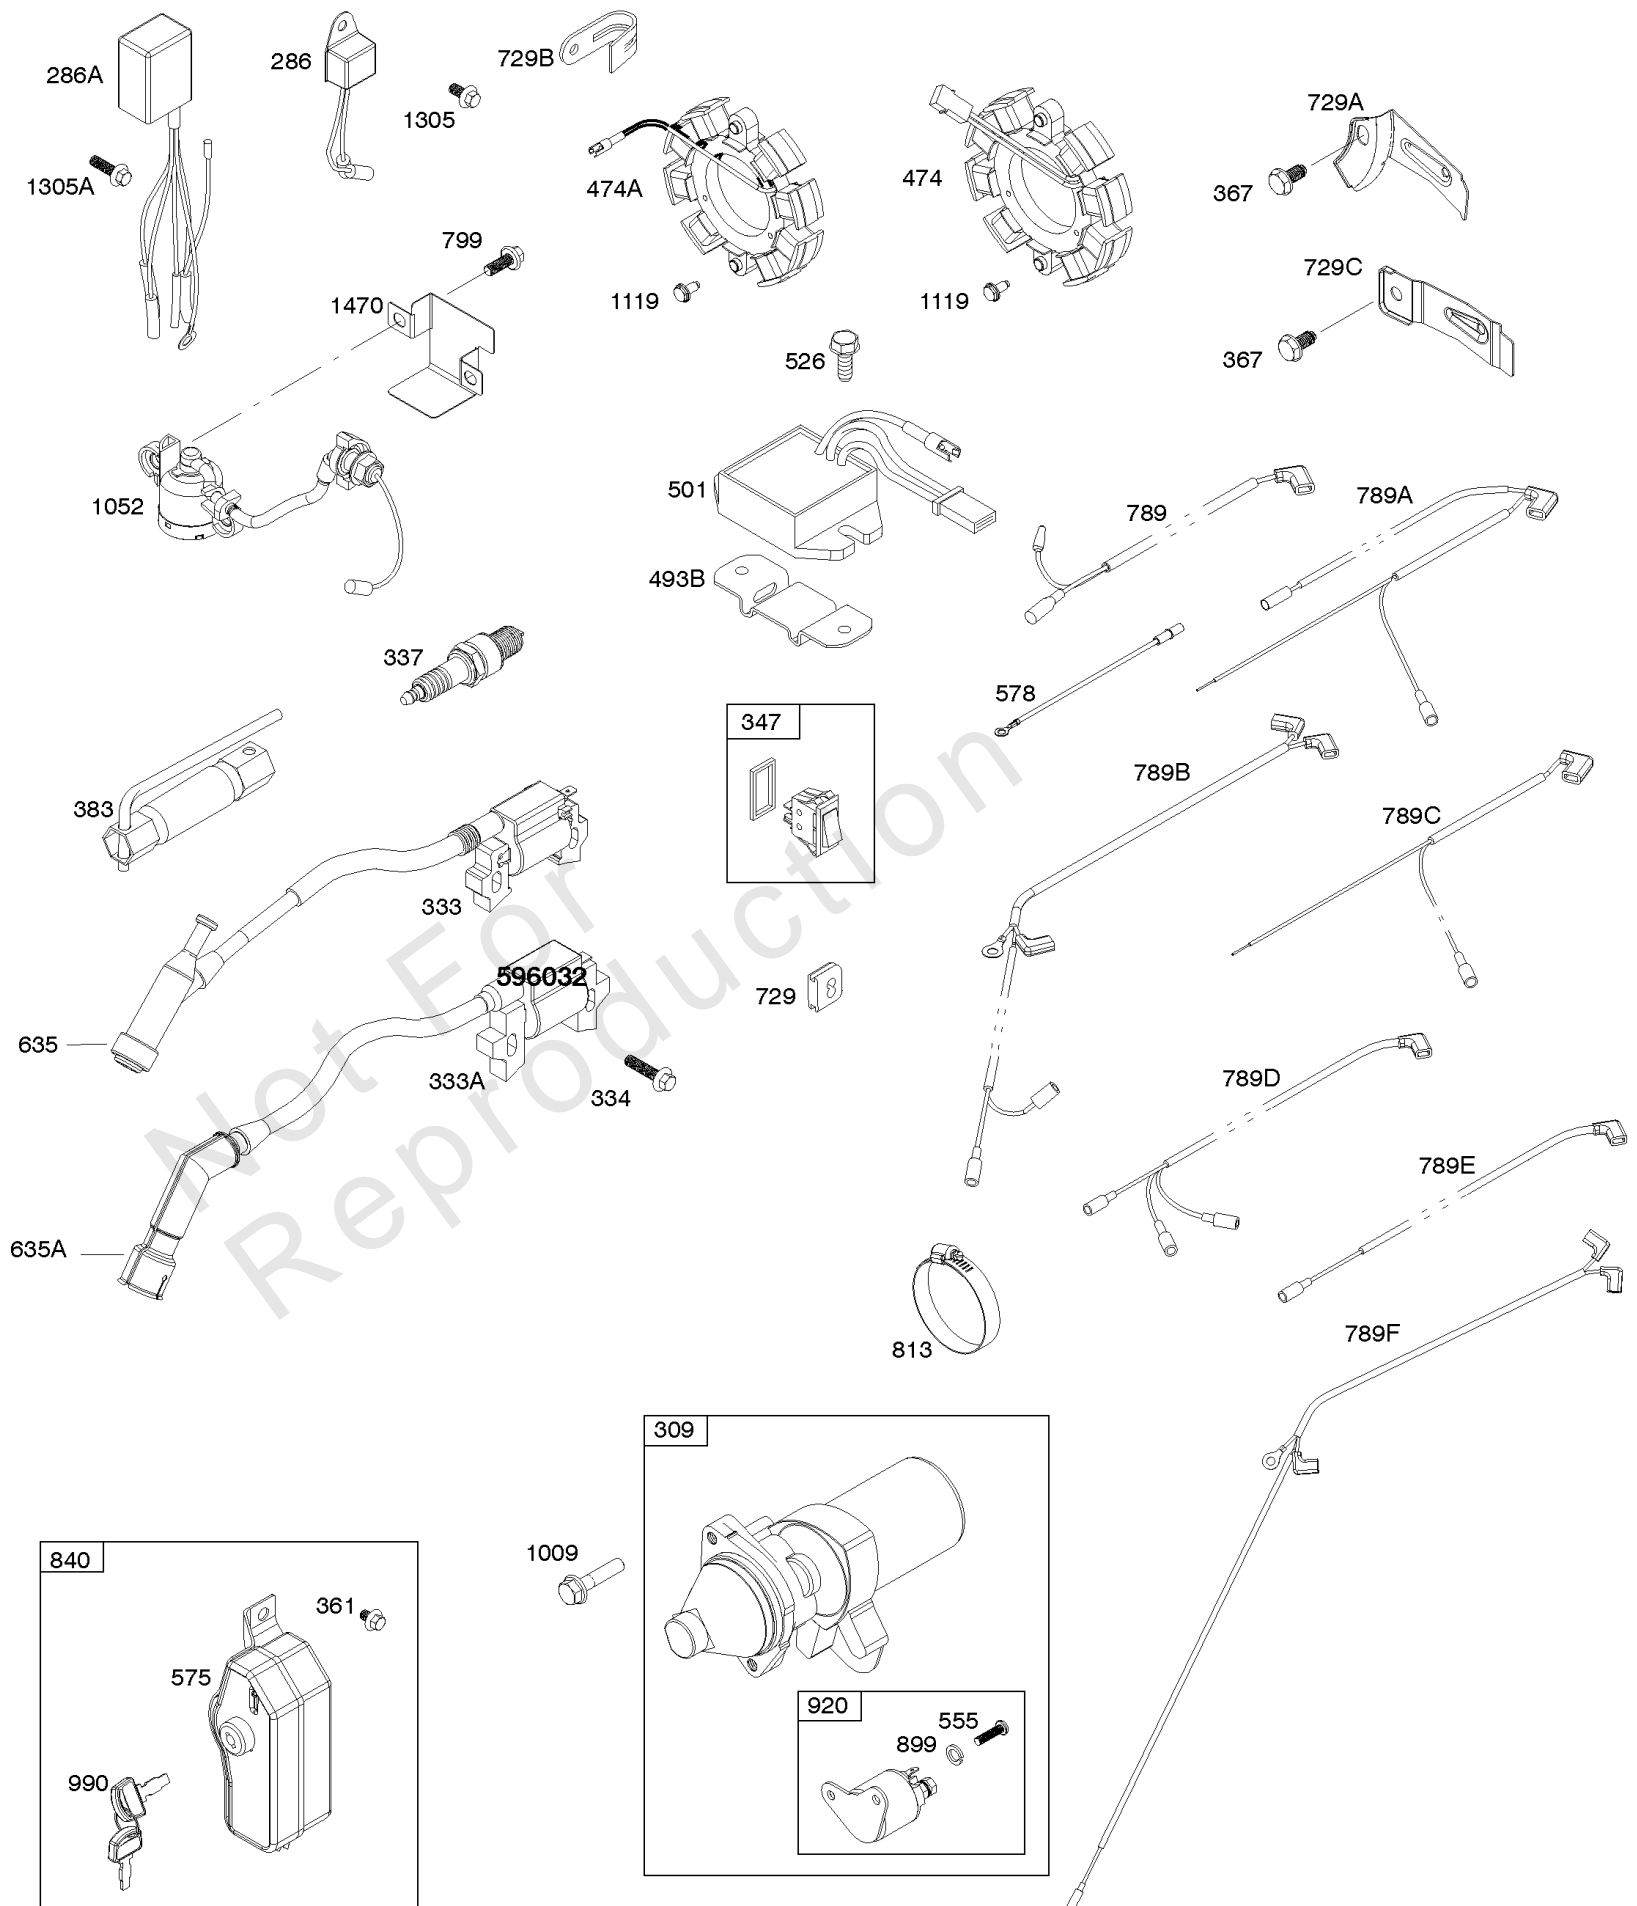

Alternator, Armature, Electrical System, Ignition, Spark Plug

Mfg. No: 25T232-0120-H1

Alternator, Armature, Electrical System, Ignition, Spark Plug

REF NO	PART NO	QTY	DESCRIPTION
286	797772		MODULE, Oil Sensor
286A	591729		MODULE, Oil Sensor
309	797775		MOTOR, Starter
333	797769		ARMATURE, Magneto
333A	798616		ARMATURE, Magneto
334	797655		SCREW -(Magneto Armature)
337	798615		PLUG, Spark
347	797340		SWITCH, Rocker
361	798618		SCREW -(Starting Switch)
367	798618		SCREW -(Wire Clip)
383	19576S		WRENCH, Spark Plug
474	591100		ALTERNATOR -(10 Amp)
493B	691177		BRACKET, Mounting
501	845907		REGULATOR
526	690297		SCREW -(Regulator)
555	799532		SCREW -(Starter Solenoid)
575	591371		SWITCH, Starting
578	596032		WIRE ASSEMBLY -(Jumper Wire)
635	797658		BOOT, Spark Plug
635A	797685		BOOT, Spark Plug
729	797750		CLIP, Wire
729A	799844		CLIP, Wire
729B	592311		CLIP, Wire
729C	593137		CLIP, Wire
789B	593082		HARNESS, Wiring -Used After Code Date 13043000
789B	591041		HARNESS, Wiring -Used Before Code Date 13050100
799	798975		SCREW -(Oil Sensor)
813	590392		CLAMP
840	594476		KIT, Panel
899	799642		WASHER -(Starter Solenoid)
920	799481		SOLENOID, Starter
990	590996		SET, Key
1009	797776		SCREW -(USE REFERENCE 697 ONLY)
1052	797771		SENSOR, Oil
1119	799845		SCREW -(Alternator)
1305	798618		SCREW -(Oil Sensor Module)
1305A	797686		SCREW -(Oil Sensor Module)
1470	592071		SHIELD, Oil Sensor