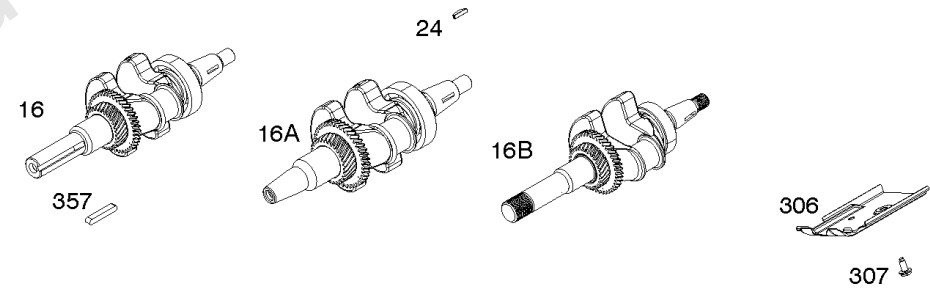

- 1319 WARNING LABEL
- 1319A WARNING LABEL
- 1036 EMISSIONS LABEL

Camshaft, Crankcase Cover, Crankshaft, Cylinder, Exhaust Bracket, Piston/Rings/

REF NO	PART NO	QTY	DESCRIPTION
729	797750		CLIP, Wire
758	797852		COUNTERWEIGHT
819	798618		SCREW -(Muffler Bracket)
842	797327		SEAL, O-Ring -(Dipstick Tube)
863	798297		BRACKET, Muffler
1036	-----		Label-Emissions -(Available From A Briggs & Stratton Authorized Dealer)
1319	794467		LABEL, Warning
1319A	797669		LABEL, Warning

Not For Reproduction