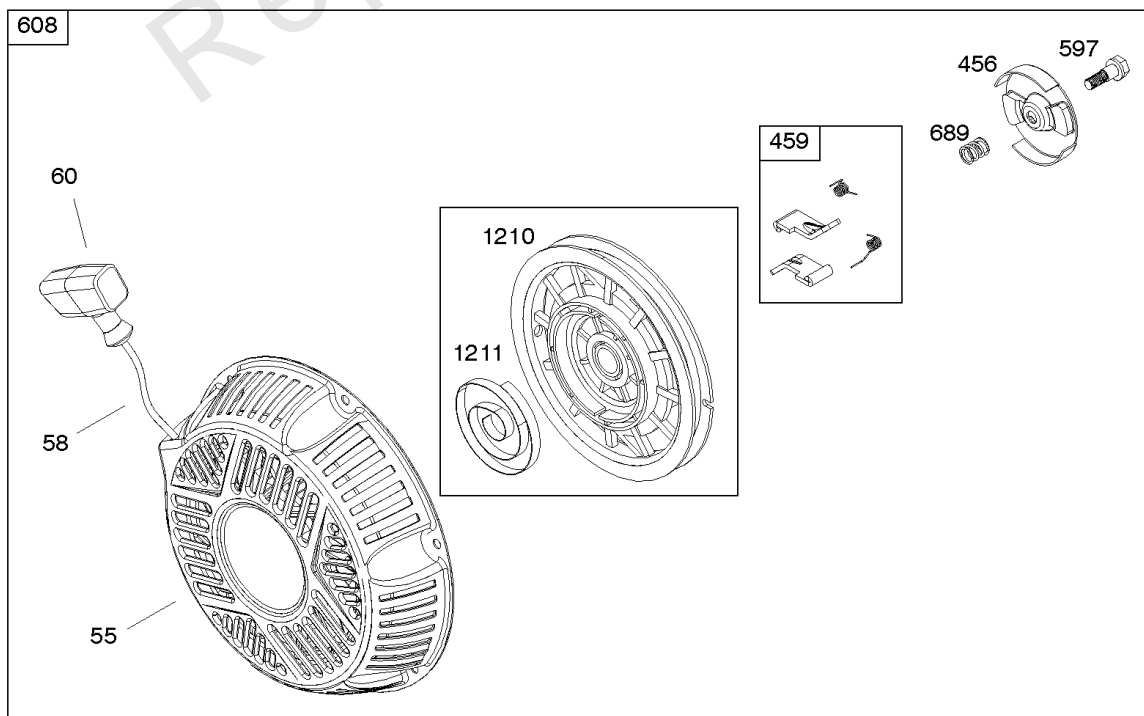

Blower Housing, Flywheel, Rewind Starter

REF NO	PART NO	QTY	DESCRIPTION
23	797813		FLYWHEEL
55	799974		HOUSING, Rewind Starter
58	693389		ROPE, Starter -(Cut To Required Length)
60	691915		GRIP, Starter Rope
65	797654		SCREW -(Rewind Starter)
281	591055		PANEL, Control
304	799968		HOUSING, Blower
305	798618		SCREW -(Blower Housing)
332	797811		NUT -(Flywheel)
363	19203		PULLER, Flywheel
455	797746		CUP, Flywheel
456	799973		PLATE, Pawl Friction
459	799976		PAWL, Ratchet
597	799972		SCREW -(Pawl Friction Plate)
608	797747		STARTER, Rewind
663	799846		SCREW -(Control Panel)
689	799669		SPRING, Friction
1005	797748		FAN, Flywheel
1210	799975		PULLEY/SPRING ASSEMBLY -(Pulley)
1211	799975		PULLEY/SPRING ASSEMBLY -(Spring)