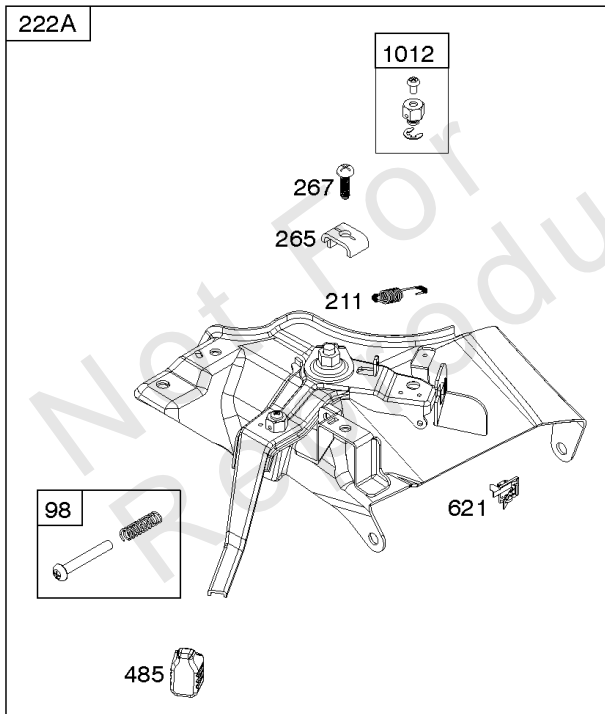

Controls, Governor Spring

REF NO	PART NO	QTY	DESCRIPTION
98	592978		KIT, Idle Speed -(High Speed Adjustment)
188	798618		SCREW -(Control Bracket)
202	797810		LINK, Mechanical Governor
209	797843		SPRING, Governor
211	799927		SPRING, Governed Idle
222	797751		BRACKET, Control
222A	590375		BRACKET, Control
222B	591173		BRACKET, Control
232	797809		SPRING, Governor Link
265	691024		CLAMP, Casing
267	699492		SCREW -(Casing Clamp)
268	691025		CASING, Control Wire -(Cut To Required Length)
269	691026		WIRE, Control -(Cut To Required Length)
270	691027		NUT -(Control Wire Casing)
271	691028		LEVER, Control
341	591341		STUD -(Mounting Bracket) (Remote Choke)
485	797339		KNOB, Control
493C	591342		BRACKET, Mounting
621	692310		SWITCH, Stop
1012	590378		RETAINER, Link