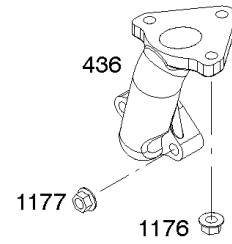

Exhaust System, Fuel Supply

REF NO	PART NO	QTY	DESCRIPTION
187B	590374		LINE, Fuel
190	590964		SCREW -(Fuel Tank)
240A	394358S		FILTER, Fuel
300A	590379		MUFFLER
300B	591018		MUFFLER
346	699203		SCREW -(Spark Arrestor)
436	799796		MANIFOLD, Exhaust
529	799933		GROMMET -(Fuel Tank)
601	791850		CLAMP, Hose
676	590953		DEFLECTOR, Muffler
676B	697816		DEFLECTOR, Muffler
677	699203		SCREW -(Muffler Deflector)
677B	699776		SCREW -(Muffler Deflector)
703	590967		CLIP -(Fuel Hose)
705	590965		NUT -(Fuel Tank)
832A	590380		GUARD, Muffler
832B	591019		GUARD, Muffler
836A	798976		SCREW -(Muffler Guard)
883	797770		GASKET, Exhaust
883A	799797		GASKET, Exhaust
957	799324		CAP, Fuel Tank
957A	794641		CAP, Fuel Tank
972B	590966		TANK, Fuel
972C	591339		TANK, Fuel
994A	594233		ARRESTOR, Spark
994B	796399		ARRESTOR, Spark
1176	590965		NUT -(Exhaust Manifold)
1177	590965		NUT -(Muffler)
1302	590457		WASHER -(Muffler Guard)
1345	792917		FILTER, Filler Neck
1509	797346		OUTLET, Tank