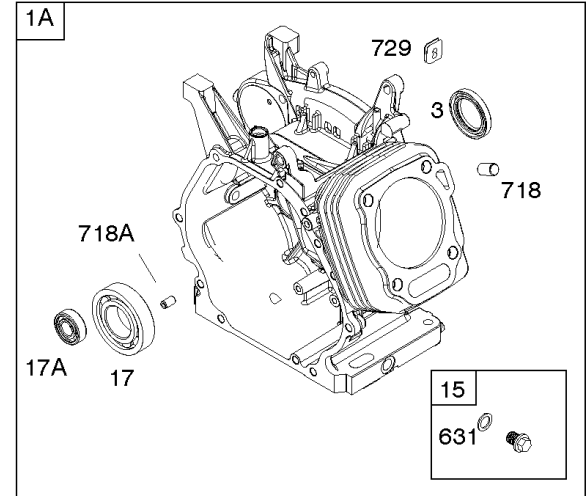

- 1319 WARNING LABEL
- 1319A WARNING LABEL
- 1036 EMISSIONS LABEL

Camshaft, Crankcase Cover, Crankshaft, Cylinder, Exhaust Bracket, Piston/Rings/

REF NO	PART NO	QTY	DESCRIPTION
729	797750		CLIP, Wire
758	797852		COUNTERWEIGHT
819	798618		SCREW -(Muffler Bracket)
842	797327		SEAL, O-Ring -(Dipstick Tube)
863	798297		BRACKET, Muffler
1036	-----		Label-Emissions -(Available From A Briggs & Stratton Authorized Dealer)
1319	794467		LABEL, Warning
1319A	797669		LABEL, Warning

Not For Reproduction