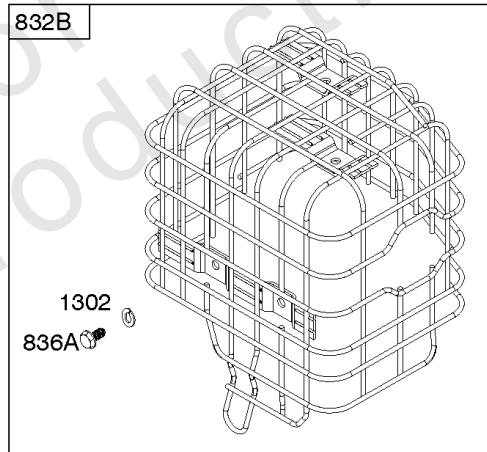

Exhaust System, Fuel Supply

REF NO	PART NO	QTY	DESCRIPTION
187B	590374		LINE, Fuel
190	590964		SCREW -(Fuel Tank)
240A	394358S		FILTER, Fuel
300A	590379		MUFFLER
300B	591018		MUFFLER
346	699203		SCREW -(Spark Arrestor)
436	799796		MANIFOLD, Exhaust
529	799933		GROMMET -(Fuel Tank)
601	791850		CLAMP, Hose
676	590953		DEFLECTOR, Muffler
676B	697816		DEFLECTOR, Muffler
677	699203		SCREW -(Muffler Deflector)
677B	699776		SCREW -(Muffler Deflector)
703	590967		CLIP -(Fuel Hose)
705	590965		NUT -(Fuel Tank)
832A	590380		GUARD, Muffler
832B	591019		GUARD, Muffler
836A	798976		SCREW -(Muffler Guard)
883	797770		GASKET, Exhaust
883A	799797		GASKET, Exhaust
957	799324		CAP, Fuel Tank
957A	794641		CAP, Fuel Tank
972B	590966		TANK, Fuel
972C	591339		TANK, Fuel
994A	594233		ARRESTOR, Spark
994B	796399		ARRESTOR, Spark
1176	590965		NUT -(Exhaust Manifold)
1177	590965		NUT -(Muffler)
1302	590457		WASHER -(Muffler Guard)
1345	792917		FILTER, Filler Neck
1509	797346		OUTLET, Tank