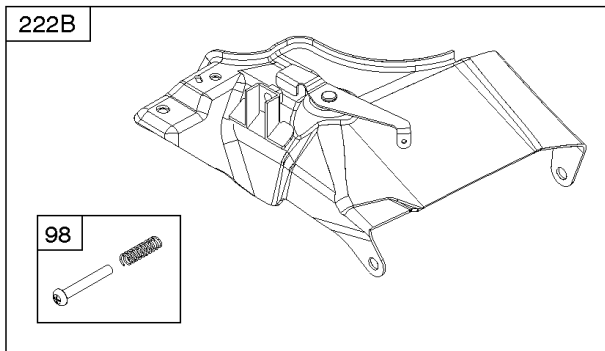

Controls, Governor Spring

REF NO	PART NO	QTY	DESCRIPTION
98	592978		KIT, Idle Speed -(High Speed Adjustment)
188	798618		SCREW -(Control Bracket)
202	797810		LINK, Mechanical Governor
209	797843		SPRING, Governor
211	799927		SPRING, Governed Idle
222	797751		BRACKET, Control
222A	590375		BRACKET, Control
222B	591173		BRACKET, Control
232	797809		SPRING, Governor Link
265	691024		CLAMP, Casing
267	699492		SCREW -(Casing Clamp)
268	691025		CASING, Control Wire -(Cut To Required Length)
269	691026		WIRE, Control -(Cut To Required Length)
270	691027		NUT -(Control Wire Casing)
271	691028		LEVER, Control
341	591341		STUD -(Mounting Bracket) (Remote Choke)
485	797339		KNOB, Control
493C	591342		BRACKET, Mounting
621	692310		SWITCH, Stop
1012	590378		RETAINER, Link