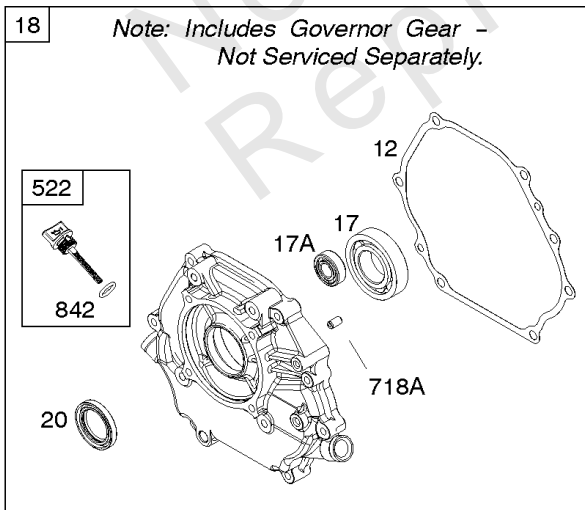

- 1319 WARNING LABEL
- 1319A WARNING LABEL
- 1036 EMISSIONS LABEL

Camshaft, Crankcase Cover, Crankshaft, Cylinder, Exhaust Bracket, Piston/Rings/

REF NO	PART NO	QTY	DESCRIPTION
729	797750		CLIP, Wire
758	797852		COUNTERWEIGHT
819	798618		SCREW -(Muffler Bracket)
842	797327		SEAL, O-Ring -(Dipstick Tube)
863	798297		BRACKET, Muffler
1036	-----		Label-Emissions -(Available From A Briggs & Stratton Authorized Dealer)
1319	794467		LABEL, Warning
1319A	797669		LABEL, Warning

Not For Reproduction