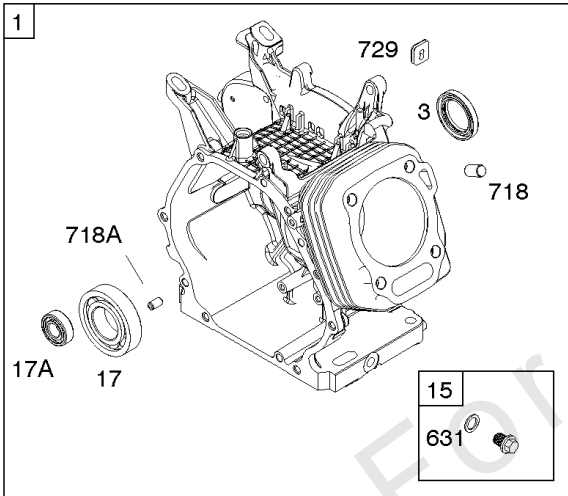

- 1319 WARNING LABEL
- 1319A WARNING LABEL
- 1036 EMISSIONS LABEL

Camshaft, Crankcase Cover, Crankshaft, Cylinder, Exhaust Bracket, Piston/Rings/

REF NO	PART NO	QTY	DESCRIPTION
729	797750		CLIP, Wire
758	797852		COUNTERWEIGHT
819	798618		SCREW -(Muffler Bracket)
842	797327		SEAL, O-Ring -(Dipstick Tube)
863	798297		BRACKET, Muffler
1036	-----		Label-Emissions -(Available From A Briggs & Stratton Authorized Dealer)
1319	794467		LABEL, Warning
1319A	797669		LABEL, Warning

Not For Reproduction