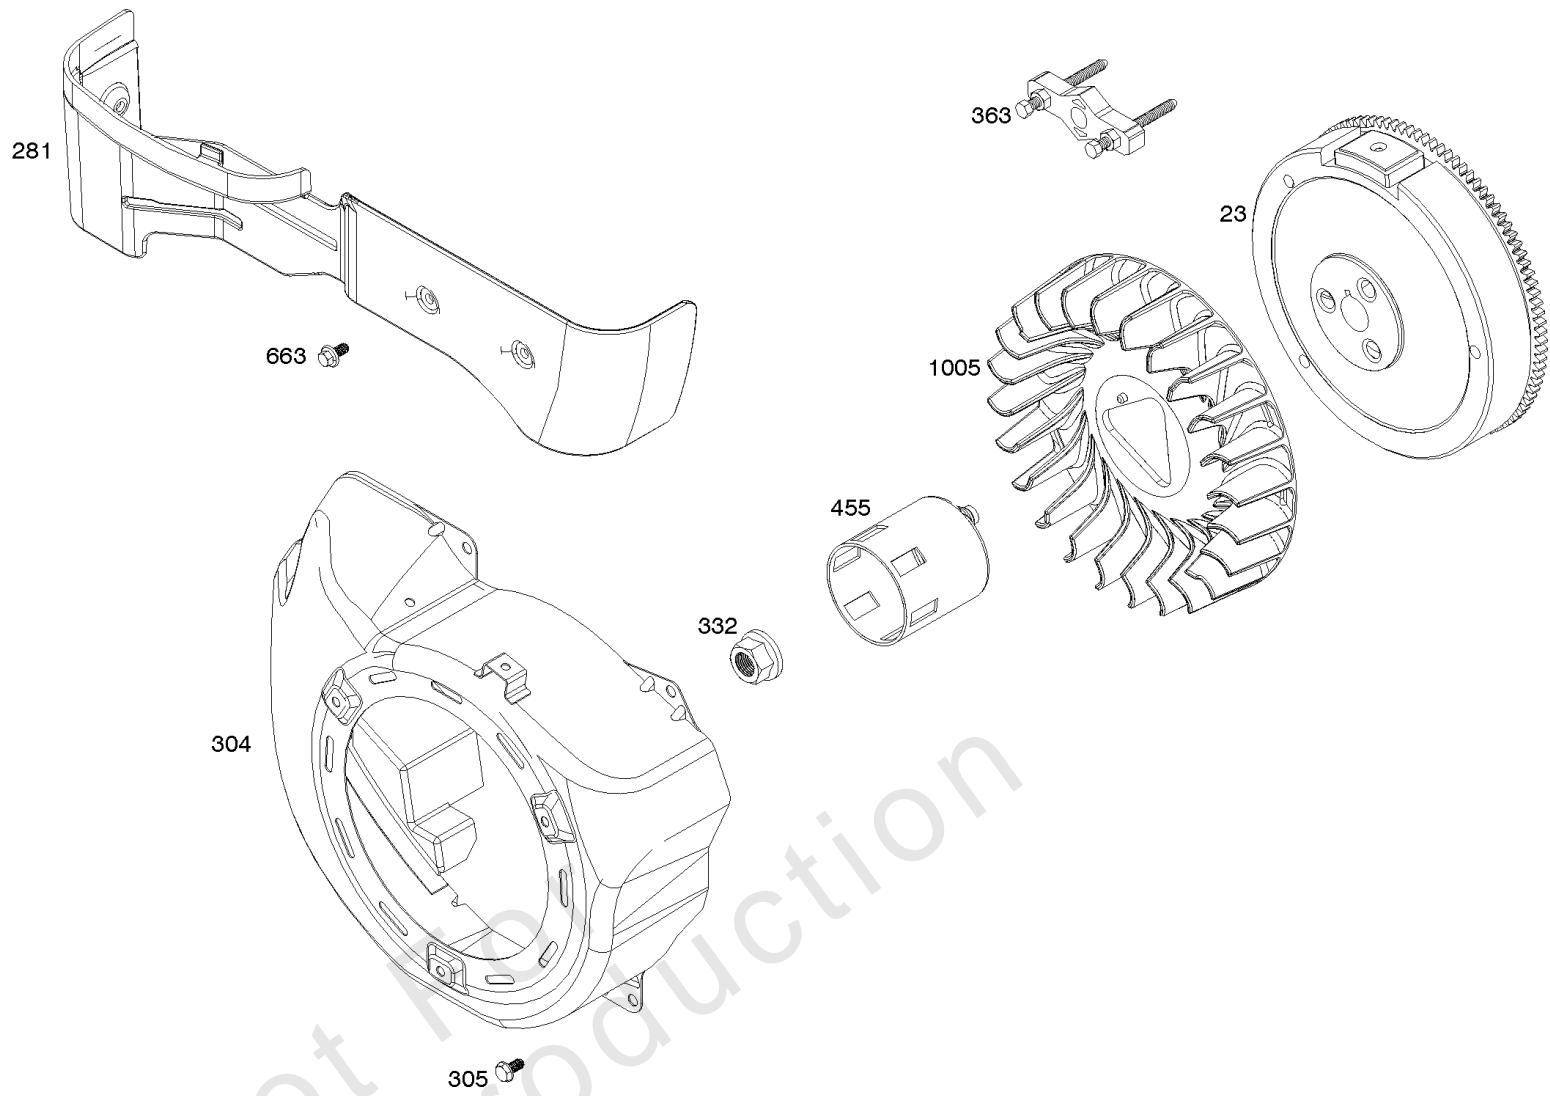

Blower Housing, Flywheel, Rewind Starter

REF NO	PART NO	QTY	DESCRIPTION
23	797813		FLYWHEEL
55	799974		HOUSING, Rewind Starter
58	693389		ROPE, Starter -(Cut To Required Length)
60	691915		GRIP, Starter Rope
65	797654		SCREW -(Rewind Starter)
281	591055		PANEL, Control
304	799968		HOUSING, Blower
305	798618		SCREW -(Blower Housing)
332	797811		NUT -(Flywheel)
363	19203		PULLER, Flywheel
455	797746		CUP, Flywheel
456	799973		PLATE, Pawl Friction
459	799976		PAWL, Ratchet
597	799972		SCREW -(Pawl Friction Plate)
608	797747		STARTER, Rewind
663	799846		SCREW -(Control Panel)
689	799669		SPRING, Friction
1005	797748		FAN, Flywheel
1210	799975		PULLEY/SPRING ASSEMBLY -(Pulley)
1211	799975		PULLEY/SPRING ASSEMBLY -(Spring)