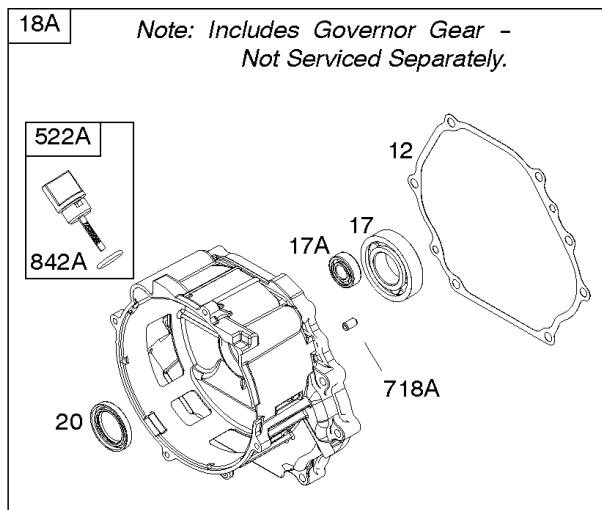

- 1319 WARNING LABEL
- 1319A WARNING LABEL
- 1036 EMISSIONS LABEL

Camshaft, Crankcase Cover, Crankshaft, Cylinder, Exhaust Bracket, Piston/Rings/

REF NO	PART NO	QTY	DESCRIPTION
729	797750		CLIP, Wire
758	797852		COUNTERWEIGHT
819	798618		SCREW -(Muffler Bracket)
842	797327		SEAL, O-Ring -(Dipstick Tube)
863	798297		BRACKET, Muffler
1036	-----		Label-Emissions -(Available From A Briggs & Stratton Authorized Dealer)
1319	794467		LABEL, Warning
1319A	797669		LABEL, Warning

Not For Reproduction