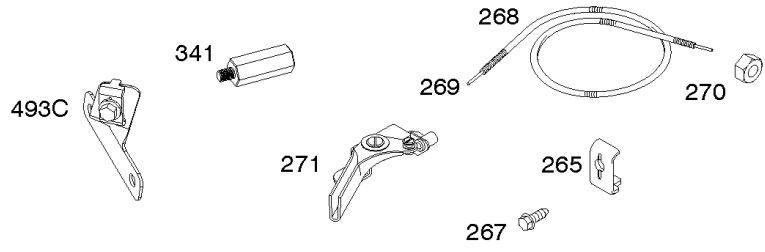

Controls, Governor Spring

REF NO	PART NO	QTY	DESCRIPTION
98	592978		KIT, Idle Speed -(High Speed Adjustment)
188	798618		SCREW -(Control Bracket)
202	797810		LINK, Mechanical Governor
209	797843		SPRING, Governor
211	799927		SPRING, Governed Idle
222	797751		BRACKET, Control
222A	590375		BRACKET, Control
222B	591173		BRACKET, Control
232	797809		SPRING, Governor Link
265	691024		CLAMP, Casing
267	699492		SCREW -(Casing Clamp)
268	691025		CASING, Control Wire -(Cut To Required Length)
269	691026		WIRE, Control -(Cut To Required Length)
270	691027		NUT -(Control Wire Casing)
271	691028		LEVER, Control
341	591341		STUD -(Mounting Bracket) (Remote Choke)
485	797339		KNOB, Control
493C	591342		BRACKET, Mounting
621	692310		SWITCH, Stop
1012	590378		RETAINER, Link