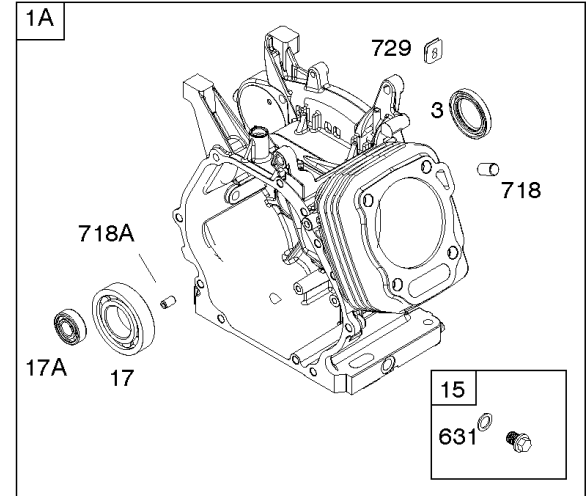

- 1319 WARNING LABEL
- 1319A WARNING LABEL
- 1036 EMISSIONS LABEL

Camshaft, Crankcase Cover, Crankshaft, Cylinder, Exhaust Bracket, Piston/Rings/

REF NO	PART NO	QTY	DESCRIPTION
1	799979		CYLINDER ASSEMBLY
3	797766		SEAL, Oil -(Magneto Side)
12	797789		GASKET, Crankcase
15	797793		PLUG, Oil Drain
16A	591099		CRANKSHAFT
17	797765		BEARING, Ball -(Crankshaft)
17A	797764		BEARING, Ball -(Counterweight)
18	590962		COVER, Crankcase -(Includes Governor Gear - Not Serviced Separately)
20	797766		SEAL, Oil -(PTO Side)
22	797795		SCREW -(Crankcase Cover/Sump)
24	797812		KEY, Flywheel
25	799536		PISTON ASSEMBLY -(.010 Oversize)
25	799537		PISTON ASSEMBLY -(.020 Oversize)
25	799535		PISTON ASSEMBLY -(Standard)
26	799540		SET, Ring -(.020 Oversize)
26	799538		SET, Ring -(Standard)
26	799539		SET, Ring -(.010 Oversize)
27	797803		LOCK, Piston Pin
28	797799		PIN, Piston
29	797804		ROD, Connecting
46	797851		CAMSHAFT
227	799924		LEVER, Governor Control
276A	797806		WASHER, Sealing -(Governor Crank)
306	797749		SHIELD, Cylinder
307	798618		SCREW -(Cylinder Shield)
309	797775		MOTOR, Starter
357	590960		KEY, Drive Pulley
492	798839		SHIELD, Crankcase
505	690939		NUT -(Governor Control Lever)
509	798840		SCREW -(Crankcase Shield)
522	799941		PLUG, Dipstick/Fill
562	797230		BOLT -(Governor Control Lever)
614	797229		PIN, Cotter
616	797805		CRANK, Governor
631	797794		WASHER -(Oil Drain Plug)
718	797792		PIN, Locating -(Cylinder Head)
718A	797761		PIN, Locating -(Crankcase Cover)