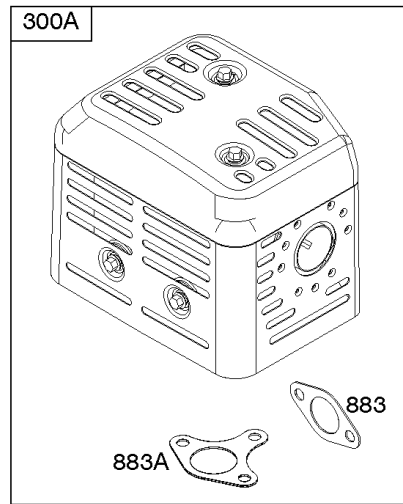

Exhaust System, Fuel Supply

REF NO	PART NO	QTY	DESCRIPTION
187B	590374		LINE, Fuel
190	590964		SCREW -(Fuel Tank)
240A	394358S		FILTER, Fuel
300A	590379		MUFFLER
300B	591018		MUFFLER
346	699203		SCREW -(Spark Arrestor)
436	799796		MANIFOLD, Exhaust
529	799933		GROMMET -(Fuel Tank)
601	791850		CLAMP, Hose
676	590953		DEFLECTOR, Muffler
676B	697816		DEFLECTOR, Muffler
677	699203		SCREW -(Muffler Deflector)
677B	699776		SCREW -(Muffler Deflector)
703	590967		CLIP -(Fuel Hose)
705	590965		NUT -(Fuel Tank)
832A	590380		GUARD, Muffler
832B	591019		GUARD, Muffler
836A	798976		SCREW -(Muffler Guard)
883	797770		GASKET, Exhaust
883A	799797		GASKET, Exhaust
957	799324		CAP, Fuel Tank
957A	794641		CAP, Fuel Tank
972B	590966		TANK, Fuel
972C	591339		TANK, Fuel
994A	594233		ARRESTOR, Spark
994B	796399		ARRESTOR, Spark
1176	590965		NUT -(Exhaust Manifold)
1177	590965		NUT -(Muffler)
1302	590457		WASHER -(Muffler Guard)
1345	792917		FILTER, Filler Neck
1509	797346		OUTLET, Tank