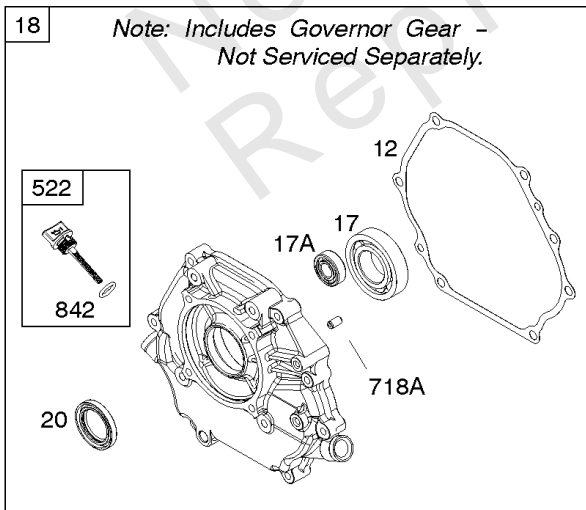

- 1319 WARNING LABEL
- 1319A WARNING LABEL
- 1036 EMISSIONS LABEL

Camshaft, Crankcase Cover, Crankshaft, Cylinder, Exhaust Bracket, Piston/Rings/

REF NO	PART NO	QTY	DESCRIPTION
1	799979		CYLINDER ASSEMBLY
3	797766		SEAL, Oil -(Magneto Side)
12	797789		GASKET, Crankcase
15	797793		PLUG, Oil Drain
16A	591099		CRANKSHAFT
17	797765		BEARING, Ball -(Crankshaft)
17A	797764		BEARING, Ball -(Counterweight)
18	590962		COVER, Crankcase -(Includes Governor Gear - Not Serviced Separately)
20	797766		SEAL, Oil -(PTO Side)
22	797795		SCREW -(Crankcase Cover/Sump)
24	797812		KEY, Flywheel
25	799536		PISTON ASSEMBLY -(.010 Oversize)
25	799537		PISTON ASSEMBLY -(.020 Oversize)
25	799535		PISTON ASSEMBLY -(Standard)
26	799540		SET, Ring -(.020 Oversize)
26	799538		SET, Ring -(Standard)
26	799539		SET, Ring -(.010 Oversize)
27	797803		LOCK, Piston Pin
28	797799		PIN, Piston
29	797804		ROD, Connecting
46	797851		CAMSHAFT
227	799924		LEVER, Governor Control
276A	797806		WASHER, Sealing -(Governor Crank)
306	797749		SHIELD, Cylinder
307	798618		SCREW -(Cylinder Shield)
309	797775		MOTOR, Starter
357	590960		KEY, Drive Pulley
492	798839		SHIELD, Crankcase
505	690939		NUT -(Governor Control Lever)
509	798840		SCREW -(Crankcase Shield)
522	799941		PLUG, Dipstick/Fill
562	797230		BOLT -(Governor Control Lever)
614	797229		PIN, Cotter
616	797805		CRANK, Governor
631	797794		WASHER -(Oil Drain Plug)
718	797792		PIN, Locating -(Cylinder Head)
718A	797761		PIN, Locating -(Crankcase Cover)