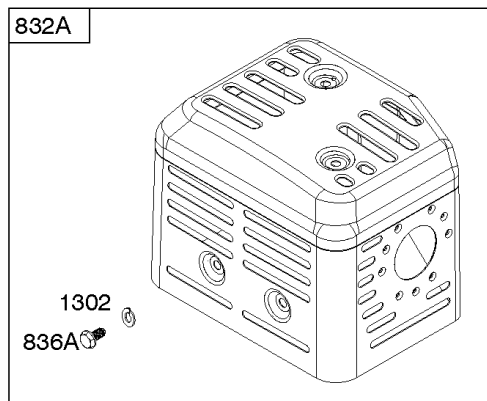

Exhaust System, Fuel Supply

REF NO	PART NO	QTY	DESCRIPTION
187B	590374		LINE, Fuel
190	590964		SCREW -(Fuel Tank)
240A	394358S		FILTER, Fuel
300A	590379		MUFFLER
300B	591018		MUFFLER
346	699203		SCREW -(Spark Arrestor)
436	799796		MANIFOLD, Exhaust
529	799933		GROMMET -(Fuel Tank)
601	791850		CLAMP, Hose
676	590953		DEFLECTOR, Muffler
676B	697816		DEFLECTOR, Muffler
677	699203		SCREW -(Muffler Deflector)
677B	699776		SCREW -(Muffler Deflector)
703	590967		CLIP -(Fuel Hose)
705	590965		NUT -(Fuel Tank)
832A	590380		GUARD, Muffler
832B	591019		GUARD, Muffler
836A	798976		SCREW -(Muffler Guard)
883	797770		GASKET, Exhaust
883A	799797		GASKET, Exhaust
957	799324		CAP, Fuel Tank
957A	794641		CAP, Fuel Tank
972B	590966		TANK, Fuel
972C	591339		TANK, Fuel
994A	594233		ARRESTOR, Spark
994B	796399		ARRESTOR, Spark
1176	590965		NUT -(Exhaust Manifold)
1177	590965		NUT -(Muffler)
1302	590457		WASHER -(Muffler Guard)
1345	792917		FILTER, Filler Neck
1509	797346		OUTLET, Tank