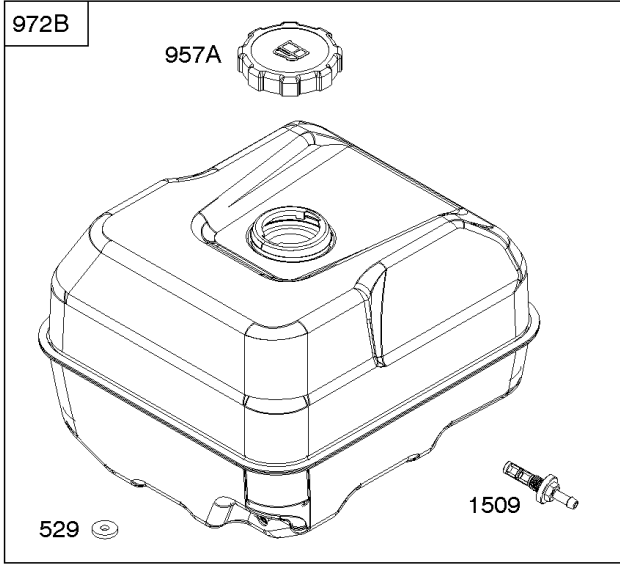

Exhaust System, Fuel Supply

REF NO	PART NO	QTY	DESCRIPTION
187B	590374		LINE, Fuel
190	590964		SCREW -(Fuel Tank)
240A	394358S		FILTER, Fuel
300A	590379		MUFFLER
300B	591018		MUFFLER
346	699203		SCREW -(Spark Arrestor)
436	799796		MANIFOLD, Exhaust
529	799933		GROMMET -(Fuel Tank)
601	791850		CLAMP, Hose
676	590953		DEFLECTOR, Muffler
676B	697816		DEFLECTOR, Muffler
677	699203		SCREW -(Muffler Deflector)
677B	699776		SCREW -(Muffler Deflector)
703	590967		CLIP -(Fuel Hose)
705	590965		NUT -(Fuel Tank)
832A	590380		GUARD, Muffler
832B	591019		GUARD, Muffler
836A	798976		SCREW -(Muffler Guard)
883	797770		GASKET, Exhaust
883A	799797		GASKET, Exhaust
957	799324		CAP, Fuel Tank
957A	794641		CAP, Fuel Tank
972B	590966		TANK, Fuel
972C	591339		TANK, Fuel
994A	594233		ARRESTOR, Spark
994B	796399		ARRESTOR, Spark
1176	590965		NUT -(Exhaust Manifold)
1177	590965		NUT -(Muffler)
1302	590457		WASHER -(Muffler Guard)
1345	792917		FILTER, Filler Neck
1509	797346		OUTLET, Tank