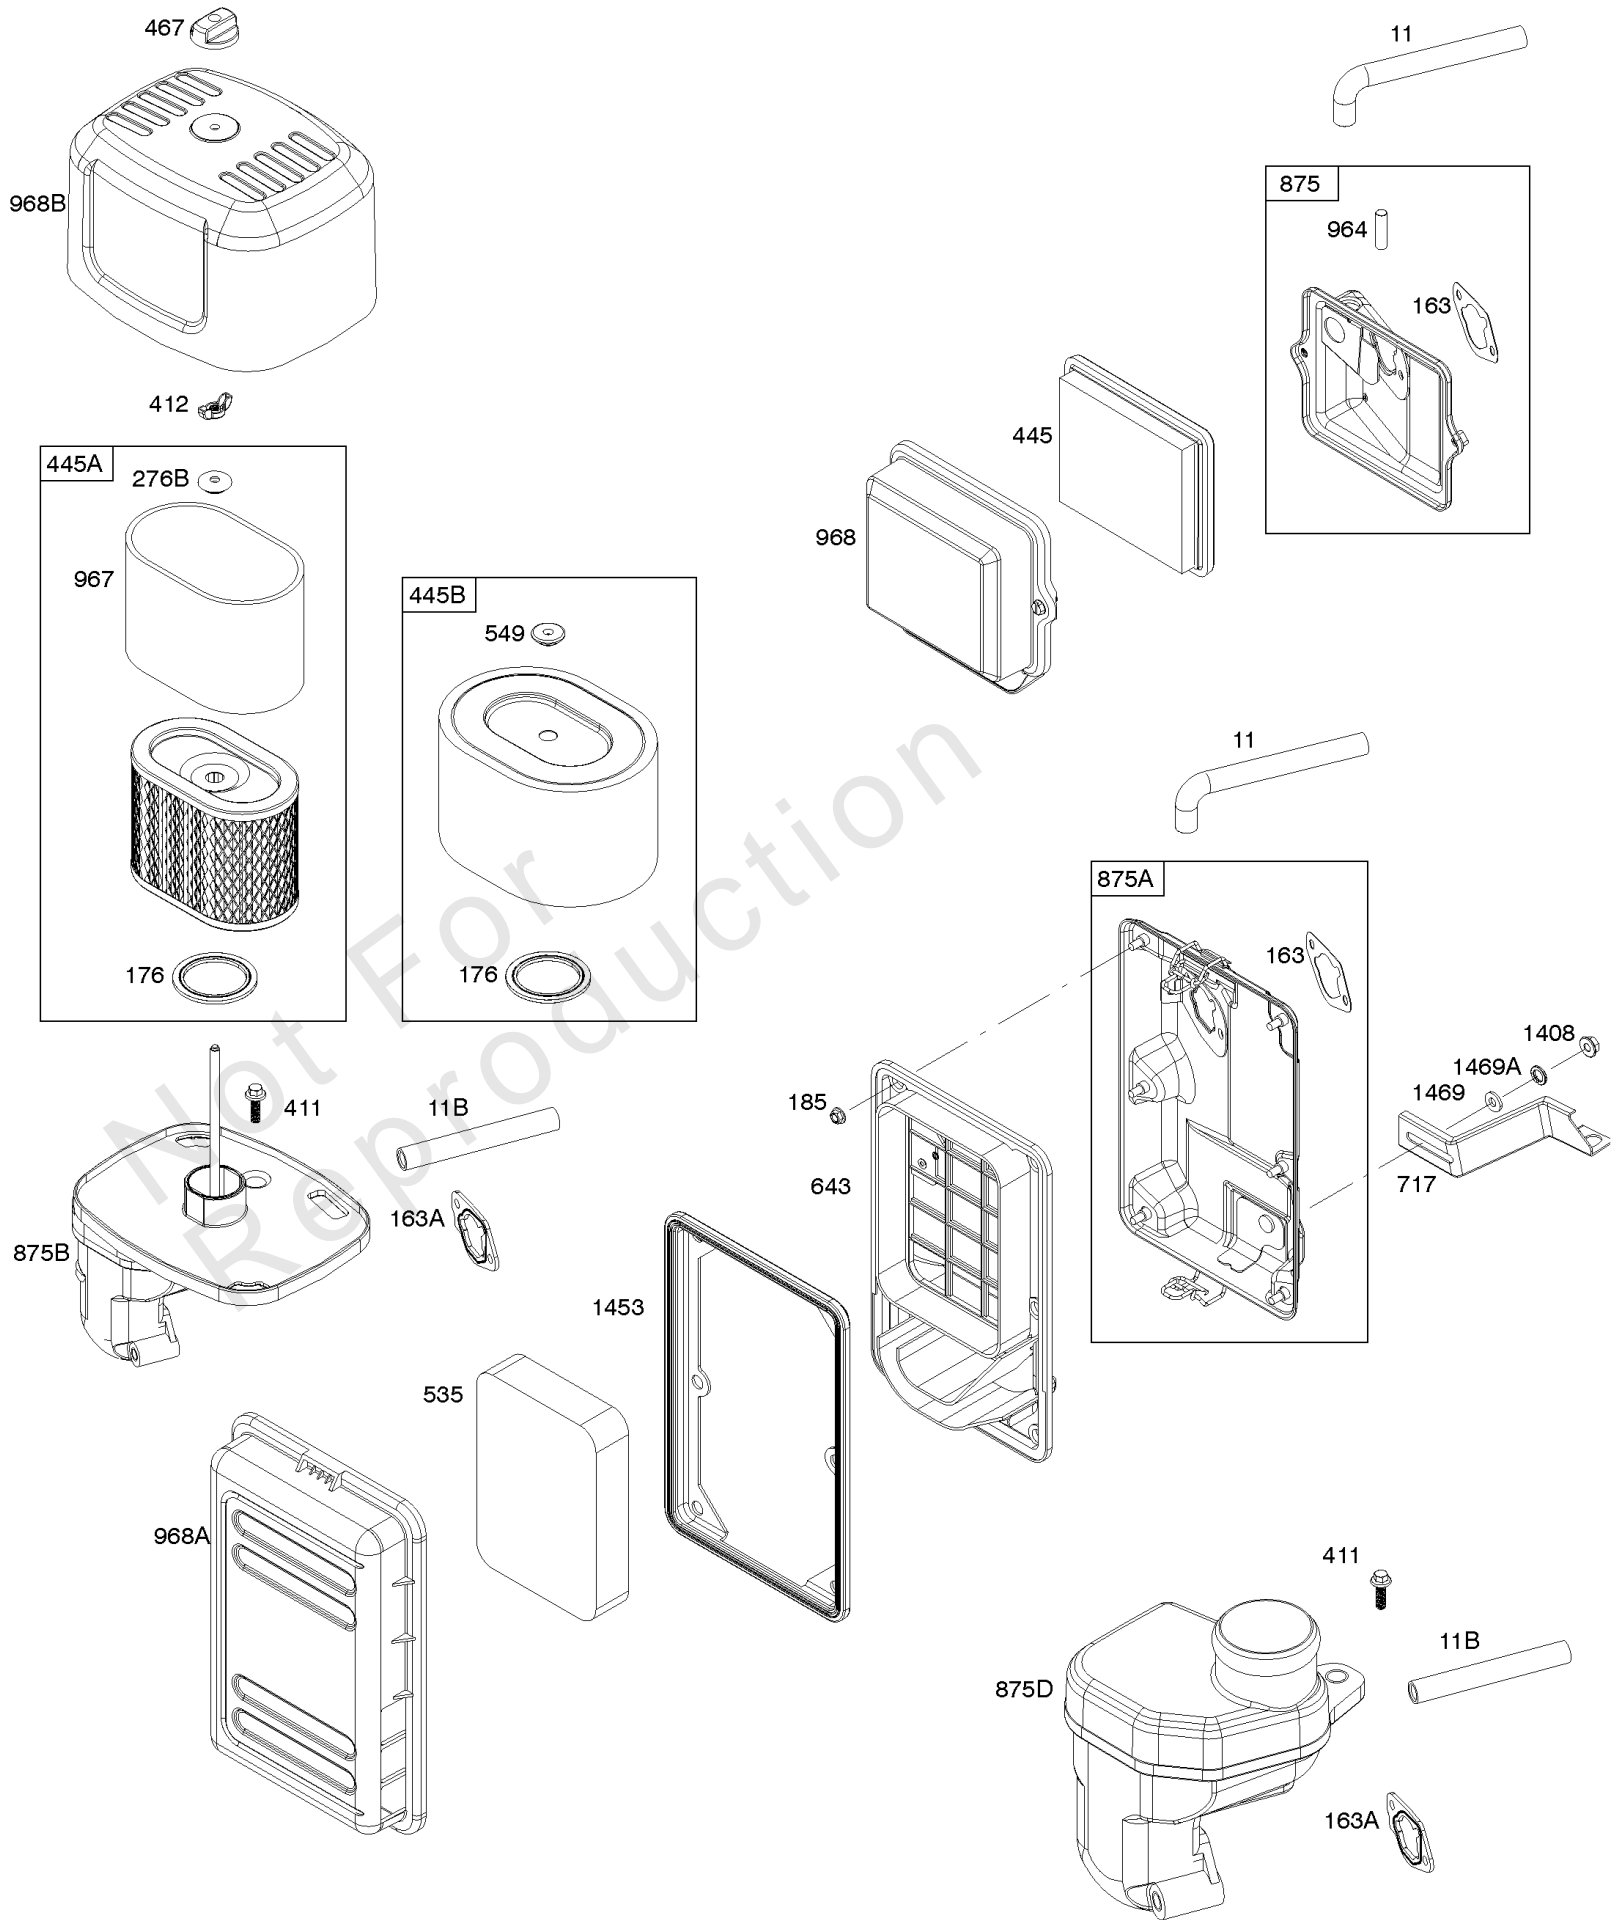

Air Cleaner

REF NO	PART NO	QTY	DESCRIPTION
11	797768		TUBE, Breather
11B	799832		TUBE, Breather
163	797756		GASKET, Air Cleaner
163A	799883		GASKET, Air Cleaner
176	799834		SEAL, O-Ring -(Air Cleaner Base)
185	591808		NUT -(Air Cleaner Base)
411	797686		SCREW -(Air Cleaner Base to Air Cleaner Bracket)
412	799830		NUT -(Air Cleaner Cover)
445	491588S		FILTER, A/C Cartridge
445B	799818		FILTER, A/C Cartridge
467	691985		KNOB, Air Cleaner Cover
535	591778		FILTER, Air Cleaner Foam
549	799833		WASHER -(Air Cleaner)
643	591806		RETAINER, Air Filter
717	591809		BRACKET, Air Cleaner
875	799776		BASE, Air Cleaner
875A	591804		BASE, Air Cleaner
875D	595058		BASE, Air Cleaner
875B	799831		BASE, Air Cleaner
964	799159		CAP, Connector
967	798795		FILTER, Pre Cleaner
968	791082		COVER, Air Cleaner
968A	591803		COVER, Air Cleaner
968B	799829		COVER, Air Cleaner
1408	690939		NUT -(Air Cleaner Bracket)
1453	591807		SEAL, Air Cleaner Cover
1469	70007GS		WASHER -(Air Cleaner Bracket)
1469A	22097GS		WASHER, Lock, Split, 1/4" -(Air Cleaner Bracket)