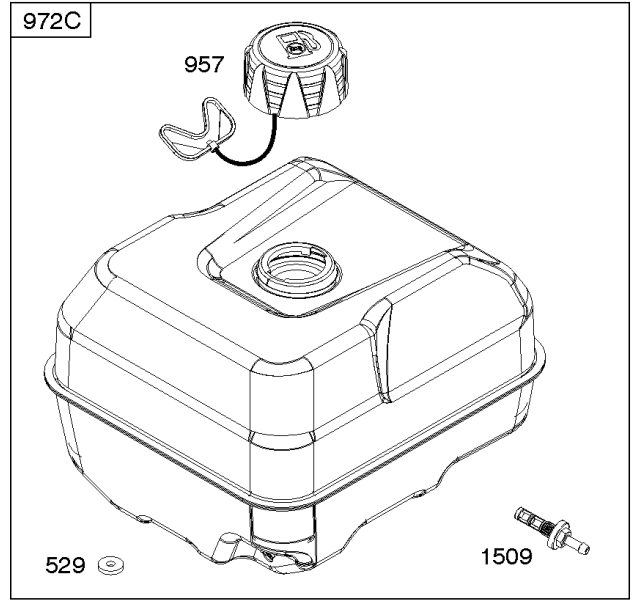

Exhaust System, Fuel Supply

REF NO	PART NO	QTY	DESCRIPTION
187B	590374		LINE, Fuel
190	590964		SCREW -(Fuel Tank)
240A	394358S		FILTER, Fuel
300A	590379		MUFFLER
300B	591018		MUFFLER
346	699203		SCREW -(Spark Arrestor)
436	799796		MANIFOLD, Exhaust
529	799933		GROMMET -(Fuel Tank)
601	791850		CLAMP, Hose
676	590953		DEFLECTOR, Muffler
676B	697816		DEFLECTOR, Muffler
677	699203		SCREW -(Muffler Deflector)
677B	699776		SCREW -(Muffler Deflector)
703	590967		CLIP -(Fuel Hose)
705	590965		NUT -(Fuel Tank)
832A	590380		GUARD, Muffler
832B	591019		GUARD, Muffler
836A	798976		SCREW -(Muffler Guard)
883	797770		GASKET, Exhaust
883A	799797		GASKET, Exhaust
957	799324		CAP, Fuel Tank
957A	794641		CAP, Fuel Tank
972B	590966		TANK, Fuel
972C	591339		TANK, Fuel
994A	594233		ARRESTOR, Spark
994B	796399		ARRESTOR, Spark
1176	590965		NUT -(Exhaust Manifold)
1177	590965		NUT -(Muffler)
1302	590457		WASHER -(Muffler Guard)
1345	792917		FILTER, Filler Neck
1509	797346		OUTLET, Tank