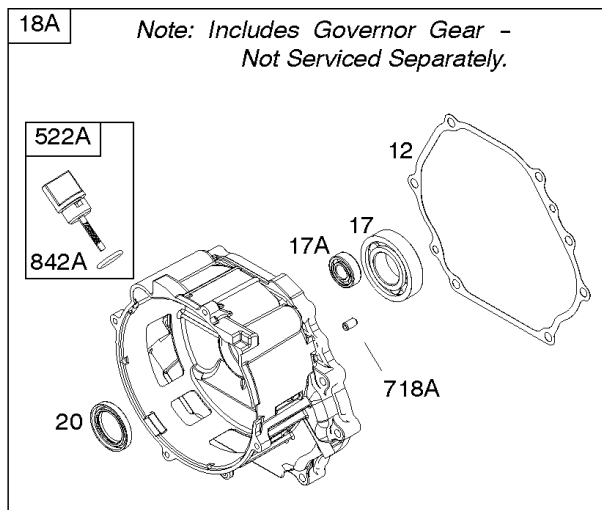

- 1319 WARNING LABEL
- 1319A WARNING LABEL
- 1036 EMISSIONS LABEL

Camshaft, Crankcase Cover, Crankshaft, Cylinder, Exhaust Bracket, Piston/Rings/

REF NO	PART NO	QTY	DESCRIPTION
1	799979		CYLINDER ASSEMBLY
3	797766		SEAL, Oil -(Magneto Side)
12	797789		GASKET, Crankcase
15	797793		PLUG, Oil Drain
16A	591099		CRANKSHAFT
17	797765		BEARING, Ball -(Crankshaft)
17A	797764		BEARING, Ball -(Counterweight)
18	590962		COVER, Crankcase -(Includes Governor Gear - Not Serviced Separately)
20	797766		SEAL, Oil -(PTO Side)
22	797795		SCREW -(Crankcase Cover/Sump)
24	797812		KEY, Flywheel
25	799536		PISTON ASSEMBLY -(.010 Oversize)
25	799537		PISTON ASSEMBLY -(.020 Oversize)
25	799535		PISTON ASSEMBLY -(Standard)
26	799540		SET, Ring -(.020 Oversize)
26	799538		SET, Ring -(Standard)
26	799539		SET, Ring -(.010 Oversize)
27	797803		LOCK, Piston Pin
28	797799		PIN, Piston
29	797804		ROD, Connecting
46	797851		CAMSHAFT
227	799924		LEVER, Governor Control
276A	797806		WASHER, Sealing -(Governor Crank)
306	797749		SHIELD, Cylinder
307	798618		SCREW -(Cylinder Shield)
309	797775		MOTOR, Starter
357	590960		KEY, Drive Pulley
492	798839		SHIELD, Crankcase
505	690939		NUT -(Governor Control Lever)
509	798840		SCREW -(Crankcase Shield)
522	799941		PLUG, Dipstick/Fill
562	797230		BOLT -(Governor Control Lever)
614	797229		PIN, Cotter
616	797805		CRANK, Governor
631	797794		WASHER -(Oil Drain Plug)
718	797792		PIN, Locating -(Cylinder Head)
718A	797761		PIN, Locating -(Crankcase Cover)