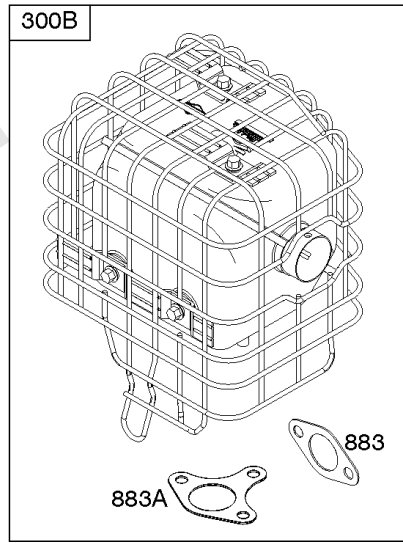

Exhaust System, Fuel Supply

REF NO	PART NO	QTY	DESCRIPTION
187B	590374		LINE, Fuel
190	590964		SCREW -(Fuel Tank)
240A	394358S		FILTER, Fuel
300A	590379		MUFFLER
300B	591018		MUFFLER
346	699203		SCREW -(Spark Arrestor)
436	799796		MANIFOLD, Exhaust
529	799933		GROMMET -(Fuel Tank)
601	791850		CLAMP, Hose
676	590953		DEFLECTOR, Muffler
676B	697816		DEFLECTOR, Muffler
677	699203		SCREW -(Muffler Deflector)
677B	699776		SCREW -(Muffler Deflector)
703	590967		CLIP -(Fuel Hose)
705	590965		NUT -(Fuel Tank)
832A	590380		GUARD, Muffler
832B	591019		GUARD, Muffler
836A	798976		SCREW -(Muffler Guard)
883	797770		GASKET, Exhaust
883A	799797		GASKET, Exhaust
957	799324		CAP, Fuel Tank
957A	794641		CAP, Fuel Tank
972B	590966		TANK, Fuel
972C	591339		TANK, Fuel
994A	594233		ARRESTOR, Spark
994B	796399		ARRESTOR, Spark
1176	590965		NUT -(Exhaust Manifold)
1177	590965		NUT -(Muffler)
1302	590457		WASHER -(Muffler Guard)
1345	792917		FILTER, Filler Neck
1509	797346		OUTLET, Tank