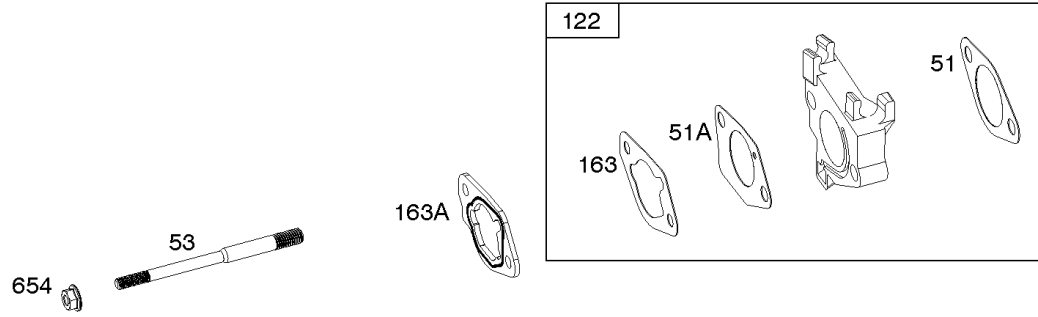

Carburetor

REF NO	PART NO	QTY	DESCRIPTION
51	797845		GASKET, Intake
51A	797755		GASKET, Intake
53	590390		STUD -(Carburetor)
117	590451		JET, Main -(Standard)
118	590452		JET, Main -(High Altitude)
121A	590453		KIT, Carburetor Overhaul
122	799961		SPACER, Carburetor
125A	799882		CARBURETOR
163	797756		GASKET, Air Cleaner
163A	799883		GASKET, Air Cleaner
654	690939		NUT -(Carburetor)
951	797759		LEVER, Choke
951A	593102		LEVER, Choke

Not For In Reproduction