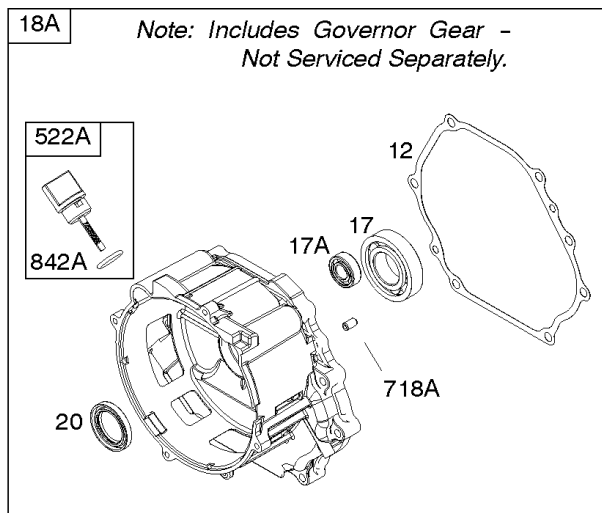

- 1319 WARNING LABEL
- 1319A WARNING LABEL
- 1036 EMISSIONS LABEL

Camshaft, Crankcase Cover, Crankshaft, Cylinder, Exhaust Bracket, Piston/Rings/

REF NO	PART NO	QTY	DESCRIPTION
729	797750		CLIP, Wire
758	797852		COUNTERWEIGHT
819	798618		SCREW -(Muffler Bracket)
842A	797763		SEAL, O-Ring -(Dipstick Tube)
863	798297		BRACKET, Muffler
1036	-----		Label-Emissions -(Available From A Briggs & Stratton Authorized Dealer)
1319	794467		LABEL, Warning
1319A	797669		LABEL, Warning

Not For In Reproduction