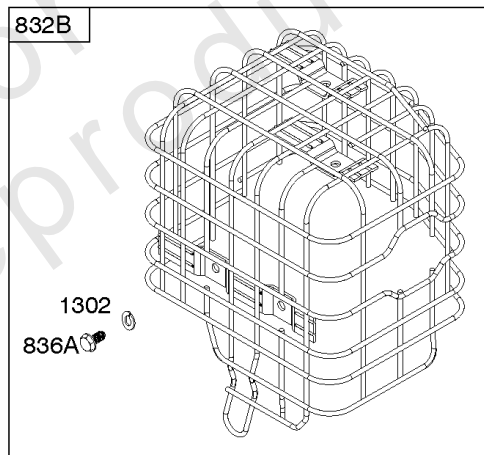

Exhaust System, Fuel Supply

REF NO	PART NO	QTY	DESCRIPTION
187B	590374		LINE, Fuel
190	590964		SCREW -(Fuel Tank)
240A	394358S		FILTER, Fuel
300A	590379		MUFFLER
300B	591018		MUFFLER
346	699203		SCREW -(Spark Arrestor)
436	799796		MANIFOLD, Exhaust
529	799933		GROMMET -(Fuel Tank)
601	791850		CLAMP, Hose
676	590953		DEFLECTOR, Muffler
676B	697816		DEFLECTOR, Muffler
677	699203		SCREW -(Muffler Deflector)
677B	699776		SCREW -(Muffler Deflector)
703	590967		CLIP -(Fuel Hose)
705	590965		NUT -(Fuel Tank)
832A	590380		GUARD, Muffler
832B	591019		GUARD, Muffler
836A	798976		SCREW -(Muffler Guard)
883	797770		GASKET, Exhaust
883A	799797		GASKET, Exhaust
957	799324		CAP, Fuel Tank
957A	794641		CAP, Fuel Tank
972B	590966		TANK, Fuel
972C	591339		TANK, Fuel
994A	594233		ARRESTOR, Spark
994B	796399		ARRESTOR, Spark
1176	590965		NUT -(Exhaust Manifold)
1177	590965		NUT -(Muffler)
1302	590457		WASHER -(Muffler Guard)
1345	792917		FILTER, Filler Neck
1509	797346		OUTLET, Tank