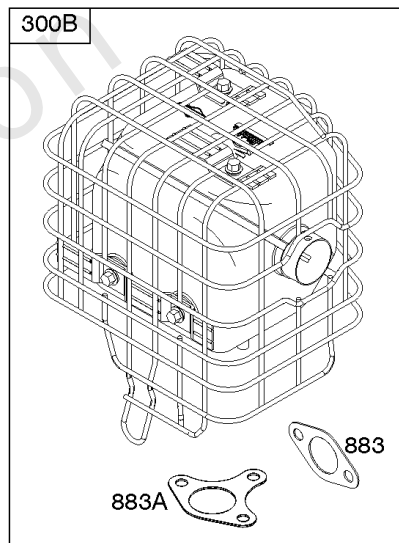

Exhaust System, Fuel Supply

REF NO	PART NO	QTY	DESCRIPTION
187B	590374		LINE, Fuel
190	590964		SCREW -(Fuel Tank)
240A	394358S		FILTER, Fuel
300A	590379		MUFFLER
300B	591018		MUFFLER
346	699203		SCREW -(Spark Arrestor)
436	799796		MANIFOLD, Exhaust
529	799933		GROMMET -(Fuel Tank)
601	791850		CLAMP, Hose
676	590953		DEFLECTOR, Muffler
676B	697816		DEFLECTOR, Muffler
677	699203		SCREW -(Muffler Deflector)
677B	699776		SCREW -(Muffler Deflector)
703	590967		CLIP -(Fuel Hose)
705	590965		NUT -(Fuel Tank)
832A	590380		GUARD, Muffler
832B	591019		GUARD, Muffler
836A	798976		SCREW -(Muffler Guard)
883	797770		GASKET, Exhaust
883A	799797		GASKET, Exhaust
957	799324		CAP, Fuel Tank
957A	794641		CAP, Fuel Tank
972B	590966		TANK, Fuel
972C	591339		TANK, Fuel
994A	594233		ARRESTOR, Spark
994B	796399		ARRESTOR, Spark
1176	590965		NUT -(Exhaust Manifold)
1177	590965		NUT -(Muffler)
1302	590457		WASHER -(Muffler Guard)
1345	792917		FILTER, Filler Neck
1509	797346		OUTLET, Tank