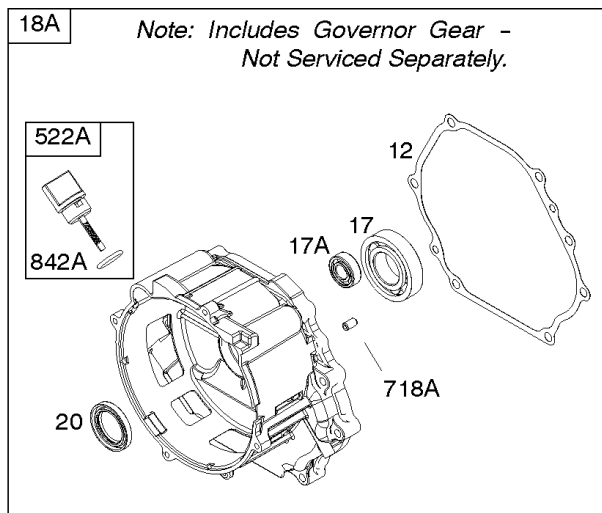

- 1319 WARNING LABEL
- 1319A WARNING LABEL
- 1036 EMISSIONS LABEL

Camshaft, Crankcase Cover, Crankshaft, Cylinder, Exhaust Bracket, Piston/Rings/

REF NO	PART NO	QTY	DESCRIPTION
1	799979		CYLINDER ASSEMBLY
3	797766		SEAL, Oil -(Magneto Side)
12	797789		GASKET, Crankcase
15	797793		PLUG, Oil Drain
16	590961		CRANKSHAFT
17	797765		BEARING, Ball -(Crankshaft)
17A	797764		BEARING, Ball -(Counterweight)
18A	797760		COVER, Crankcase -(Includes Governor Gear - Not Serviced Separately)
20	797766		SEAL, Oil -(PTO Side)
22	797795		SCREW -(Crankcase Cover/Sump)
24	797812		KEY, Flywheel
25	799536		PISTON ASSEMBLY -(.010 Oversize)
25	799537		PISTON ASSEMBLY -(.020 Oversize)
25	799535		PISTON ASSEMBLY -(Standard)
26	799540		SET, Ring -(.020 Oversize)
26	799538		SET, Ring -(Standard)
26	799539		SET, Ring -(.010 Oversize)
27	797803		LOCK, Piston Pin
28	797799		PIN, Piston
29	797804		ROD, Connecting
46	797851		CAMSHAFT
227	799924		LEVER, Governor Control
276A	797806		WASHER, Sealing -(Governor Crank)
306	797749		SHIELD, Cylinder
307	798618		SCREW -(Cylinder Shield)
309	797775		MOTOR, Starter
357	590960		KEY, Drive Pulley
492	798839		SHIELD, Crankcase
505	690939		NUT -(Governor Control Lever)
509	798840		SCREW -(Crankcase Shield)
522	799941		PLUG, Dipstick/Fill
562	797230		BOLT -(Governor Control Lever)
614	797229		PIN, Cotter
616	797805		CRANK, Governor
631	797794		WASHER -(Oil Drain Plug)
718	797792		PIN, Locating -(Cylinder Head)
718A	797761		PIN, Locating -(Crankcase Cover)