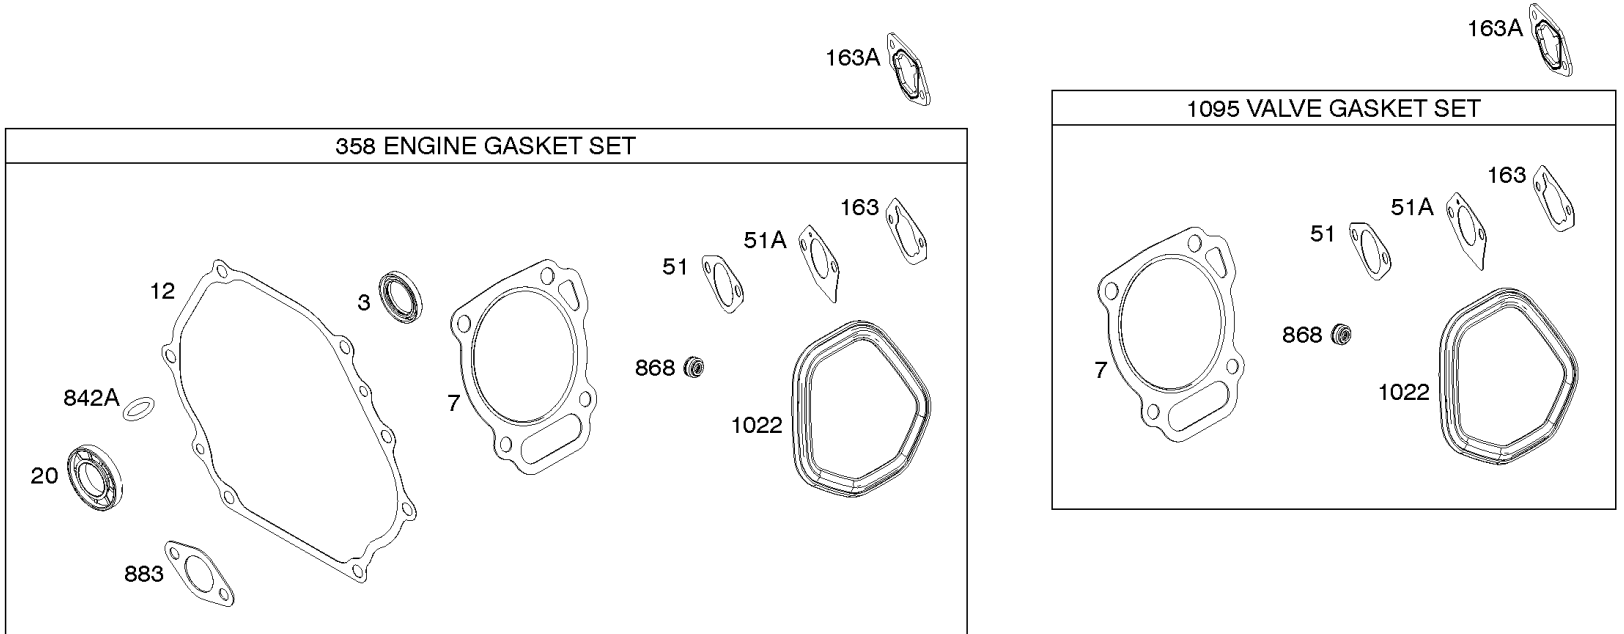

Not For In Reproduction

Controls, Governor Spring

REF NO	PART NO	QTY	DESCRIPTION
98	592978		KIT, Idle Speed -(High Speed Adjustment)
188	798618		SCREW -(Control Bracket)
202	797810		LINK, Mechanical Governor
209	591042		SPRING, Governor
211	799927		SPRING, Governed Idle
222	797751		BRACKET, Control
222A	590375		BRACKET, Control
222B	591173		BRACKET, Control
232	797809		SPRING, Governor Link
265	691024		CLAMP, Casing
267	699492		SCREW -(Casing Clamp)
268	691025		CASING, Control Wire -(Cut To Required Length)
269	691026		WIRE, Control -(Cut To Required Length)
270	691027		NUT -(Control Wire Casing)
271	691028		LEVER, Control
341	591341		STUD -(Mounting Bracket) (Remote Choke)
485	797339		KNOB, Control
493C	591342		BRACKET, Mounting
621	692310		SWITCH, Stop
1012	590378		RETAINER, Link