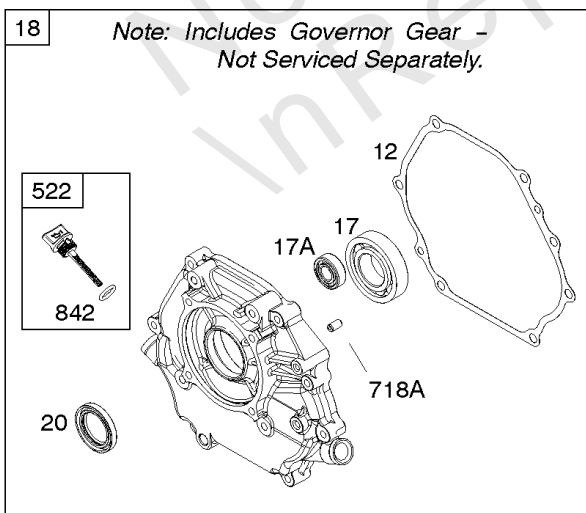

- 1319 WARNING LABEL
- 1319A WARNING LABEL
- 1036 EMISSIONS LABEL

Camshaft, Crankcase Cover, Crankshaft, Cylinder, Exhaust Bracket, Piston/Rings/

REF NO	PART NO	QTY	DESCRIPTION
729	797750		CLIP, Wire
758	797852		COUNTERWEIGHT
819	798618		SCREW -(Muffler Bracket)
842A	797763		SEAL, O-Ring -(Dipstick Tube)
863	798297		BRACKET, Muffler
1036	-----		Label-Emissions -(Available From A Briggs & Stratton Authorized Dealer)
1319	794467		LABEL, Warning
1319A	797669		LABEL, Warning

Not For In Reproduction