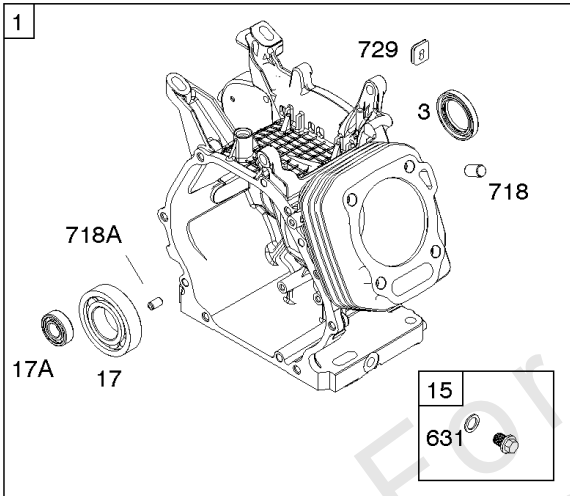

- 1319 WARNING LABEL
- 1319A WARNING LABEL
- 1036 EMISSIONS LABEL

Camshaft, Crankcase Cover, Crankshaft, Cylinder, Exhaust Bracket, Piston/Rings/

REF NO	PART NO	QTY	DESCRIPTION
1	799979		CYLINDER ASSEMBLY
3	797766		SEAL, Oil -(Magneto Side)
12	797789		GASKET, Crankcase
15	797793		PLUG, Oil Drain
16	590961		CRANKSHAFT
17	797765		BEARING, Ball -(Crankshaft)
17A	797764		BEARING, Ball -(Counterweight)
18A	797760		COVER, Crankcase -(Includes Governor Gear - Not Serviced Separately)
20	797766		SEAL, Oil -(PTO Side)
22	797795		SCREW -(Crankcase Cover/Sump)
24	797812		KEY, Flywheel
25	799536		PISTON ASSEMBLY -(.010 Oversize)
25	799537		PISTON ASSEMBLY -(.020 Oversize)
25	799535		PISTON ASSEMBLY -(Standard)
26	799540		SET, Ring -(.020 Oversize)
26	799538		SET, Ring -(Standard)
26	799539		SET, Ring -(.010 Oversize)
27	797803		LOCK, Piston Pin
28	797799		PIN, Piston
29	797804		ROD, Connecting
46	797851		CAMSHAFT
227	799924		LEVER, Governor Control
276A	797806		WASHER, Sealing -(Governor Crank)
306	797749		SHIELD, Cylinder
307	798618		SCREW -(Cylinder Shield)
309	797775		MOTOR, Starter
357	590960		KEY, Drive Pulley
492	798839		SHIELD, Crankcase
505	690939		NUT -(Governor Control Lever)
509	798840		SCREW -(Crankcase Shield)
522	799941		PLUG, Dipstick/Fill
562	797230		BOLT -(Governor Control Lever)
614	797229		PIN, Cotter
616	797805		CRANK, Governor
631	797794		WASHER -(Oil Drain Plug)
718	797792		PIN, Locating -(Cylinder Head)
718A	797761		PIN, Locating -(Crankcase Cover)