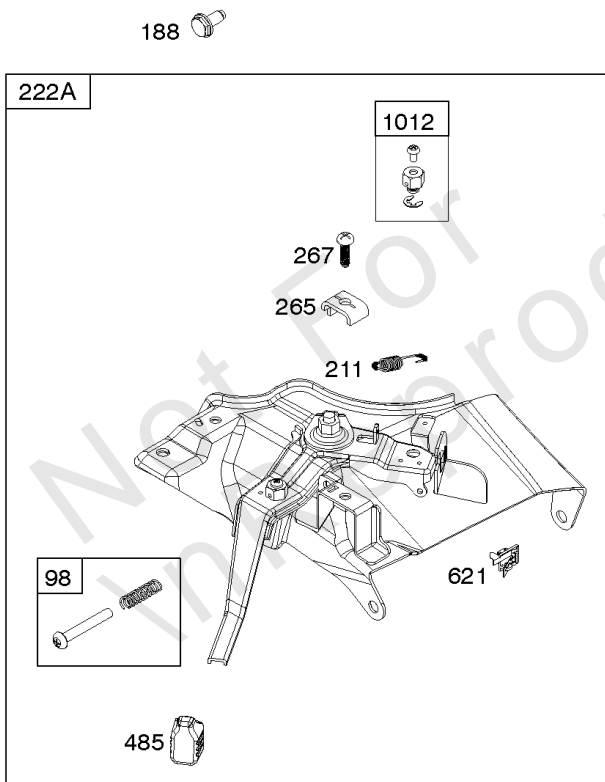

Controls, Governor Spring

REF NO	PART NO	QTY	DESCRIPTION
98	592978		KIT, Idle Speed -(High Speed Adjustment)
188	798618		SCREW -(Control Bracket)
202	797810		LINK, Mechanical Governor
209	591042		SPRING, Governor
211	799927		SPRING, Governed Idle
222	797751		BRACKET, Control
222A	590375		BRACKET, Control
222B	591173		BRACKET, Control
232	797809		SPRING, Governor Link
265	691024		CLAMP, Casing
267	699492		SCREW -(Casing Clamp)
268	691025		CASING, Control Wire -(Cut To Required Length)
269	691026		WIRE, Control -(Cut To Required Length)
270	691027		NUT -(Control Wire Casing)
271	691028		LEVER, Control
341	591341		STUD -(Mounting Bracket) (Remote Choke)
485	797339		KNOB, Control
493C	591342		BRACKET, Mounting
621	692310		SWITCH, Stop
1012	590378		RETAINER, Link