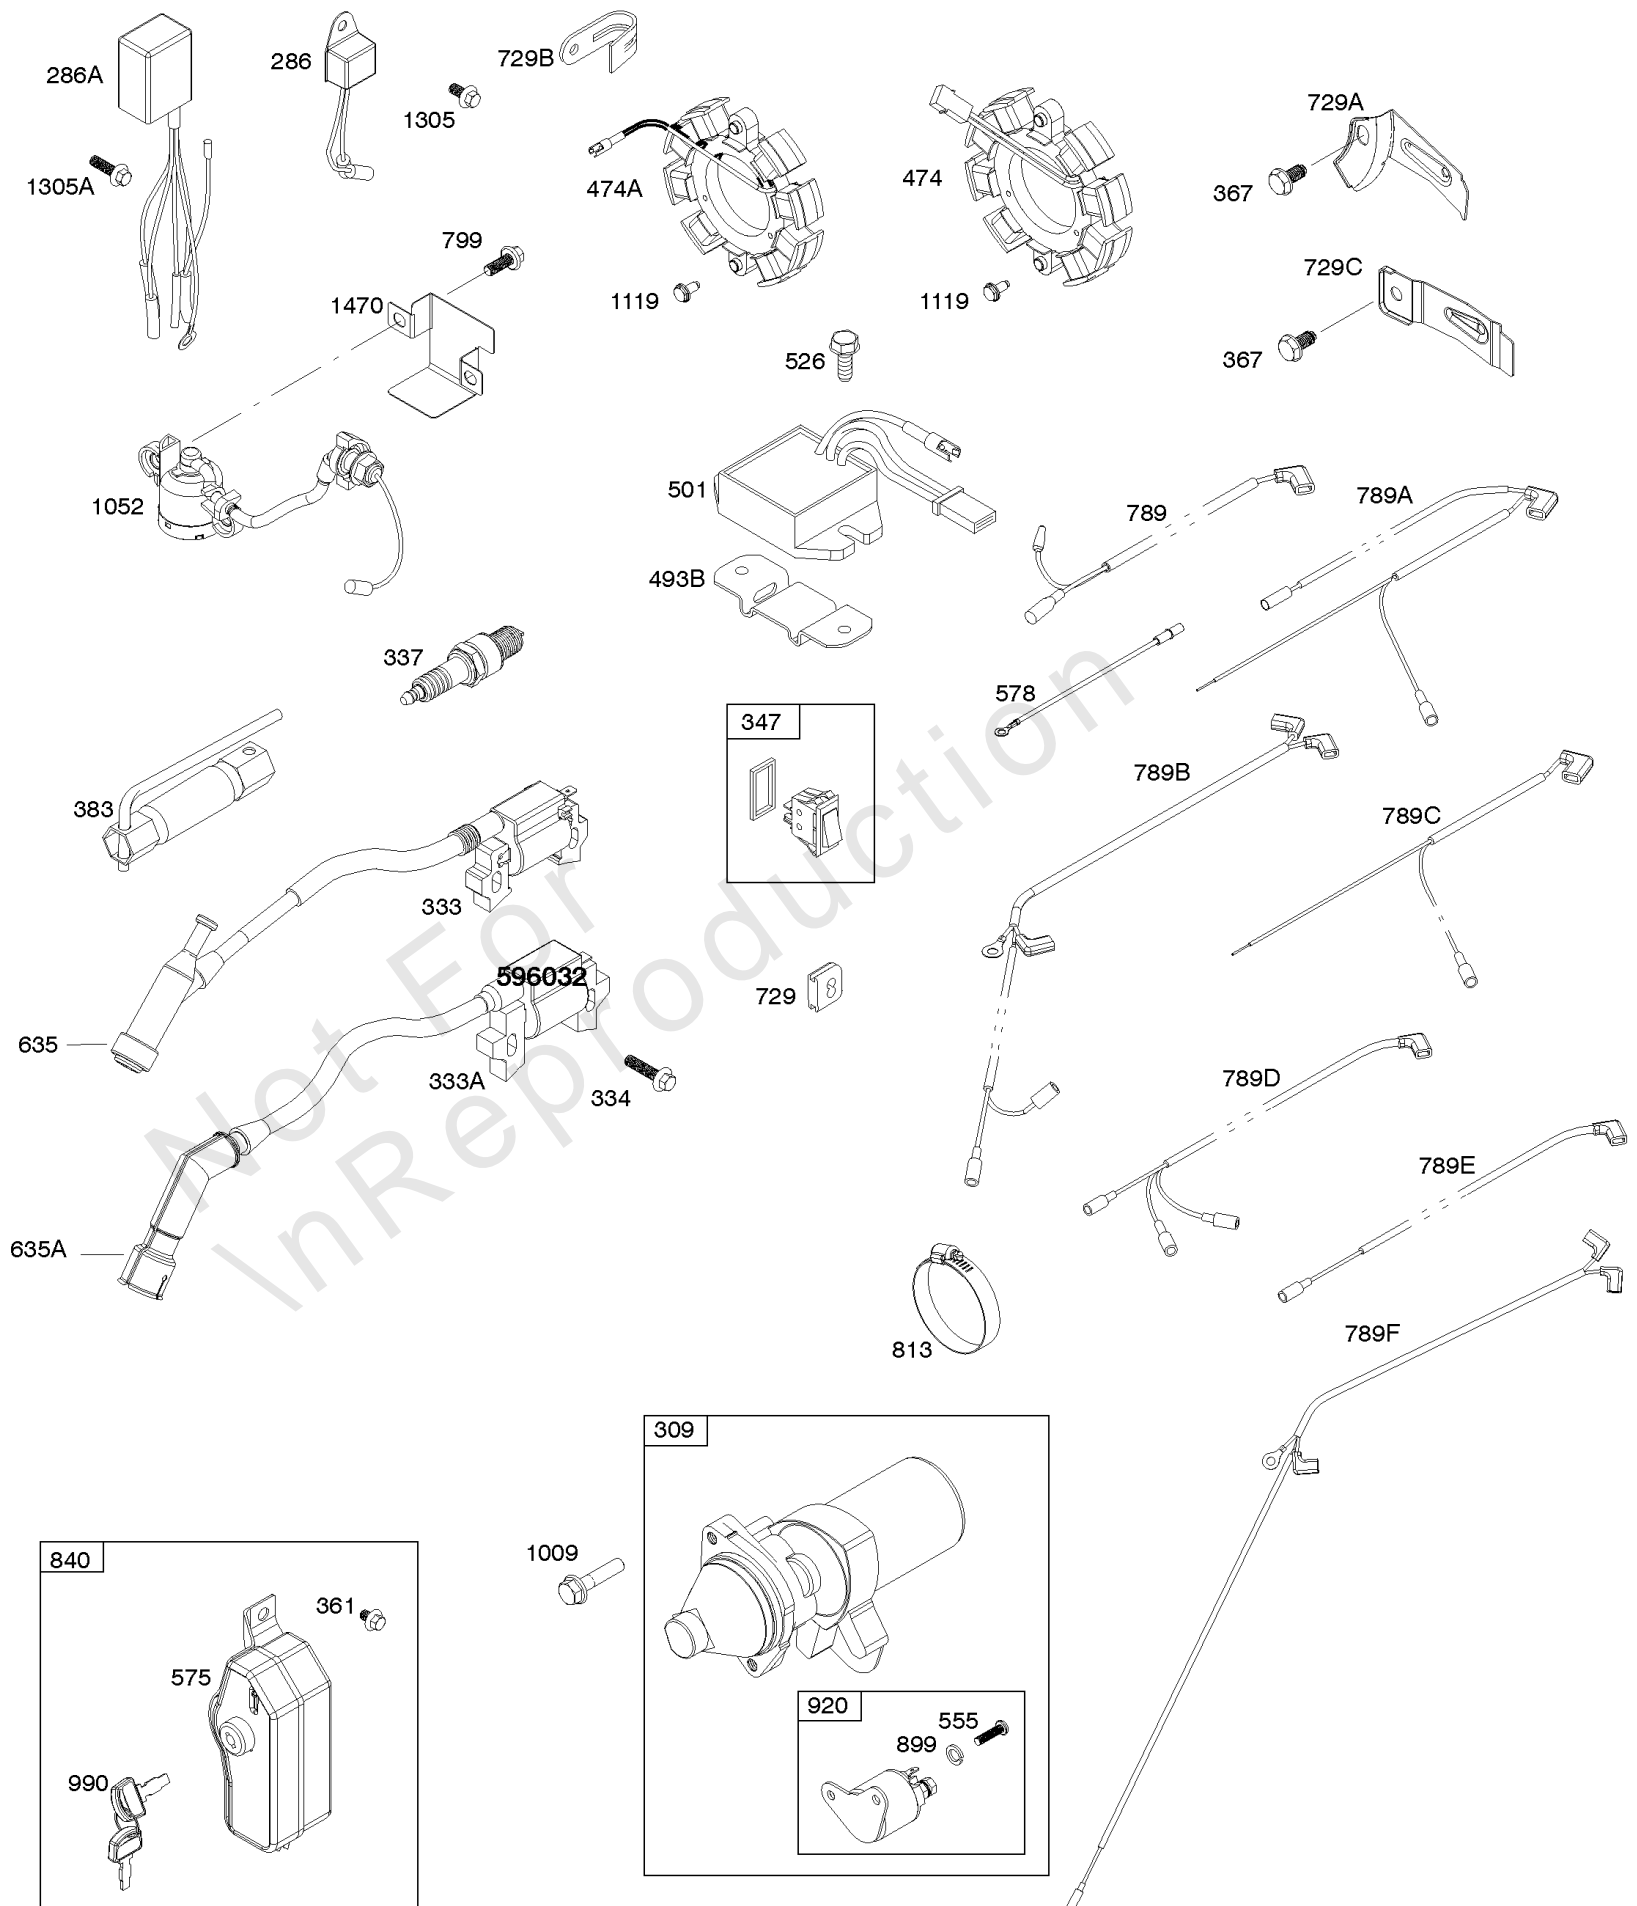

Alternator, Armature, Electrical System, Ignition, Spark Plug

Mfg. No: 25T232-0108-F1

Alternator, Armature, Electrical System, Ignition, Spark Plug

REF NO	PART NO	QTY	DESCRIPTION
286	797772		MODULE, Oil Sensor
286A	591729		MODULE, Oil Sensor
309	797775		MOTOR, Starter
333	797769		ARMATURE, Magneto
333A	798616		ARMATURE, Magneto
334	797655		SCREW -(Magneto Armature)
337	798615		PLUG, Spark
347	797340		SWITCH, Rocker
361	798618		SCREW -(Starting Switch)
367	798618		SCREW -(Wire Clip)
383	19576S		WRENCH, Spark Plug
474	591100		ALTERNATOR -(10 Amp)
493B	691177		BRACKET, Mounting
501	845907		REGULATOR
526	690297		SCREW -(Regulator)
555	799532		SCREW -(Starter Solenoid)
575	591371		SWITCH, Starting
578	596032		WIRE ASSEMBLY -(Jumper Wire)
635	797658		BOOT, Spark Plug
635A	797685		BOOT, Spark Plug
729	797750		CLIP, Wire
729A	799844		CLIP, Wire
729B	592311		CLIP, Wire
729C	593137		CLIP, Wire
789B	593082		HARNESS, Wiring -Used After Code Date 13043000
799	798975		SCREW -(Oil Sensor)
813	590392		CLAMP
840	594476		KIT, Panel
899	799642		WASHER -(Starter Solenoid)
920	799481		SOLENOID, Starter
990	590996		SET, Key
1009	797776		SCREW -(USE REFERENCE 697 ONLY)
1052	797771		SENSOR, Oil
1119	799845		SCREW -(Alternator)
1305	798618		SCREW -(Oil Sensor Module)
1305A	797686		SCREW -(Oil Sensor Module)
1470	592071		SHIELD, Oil Sensor