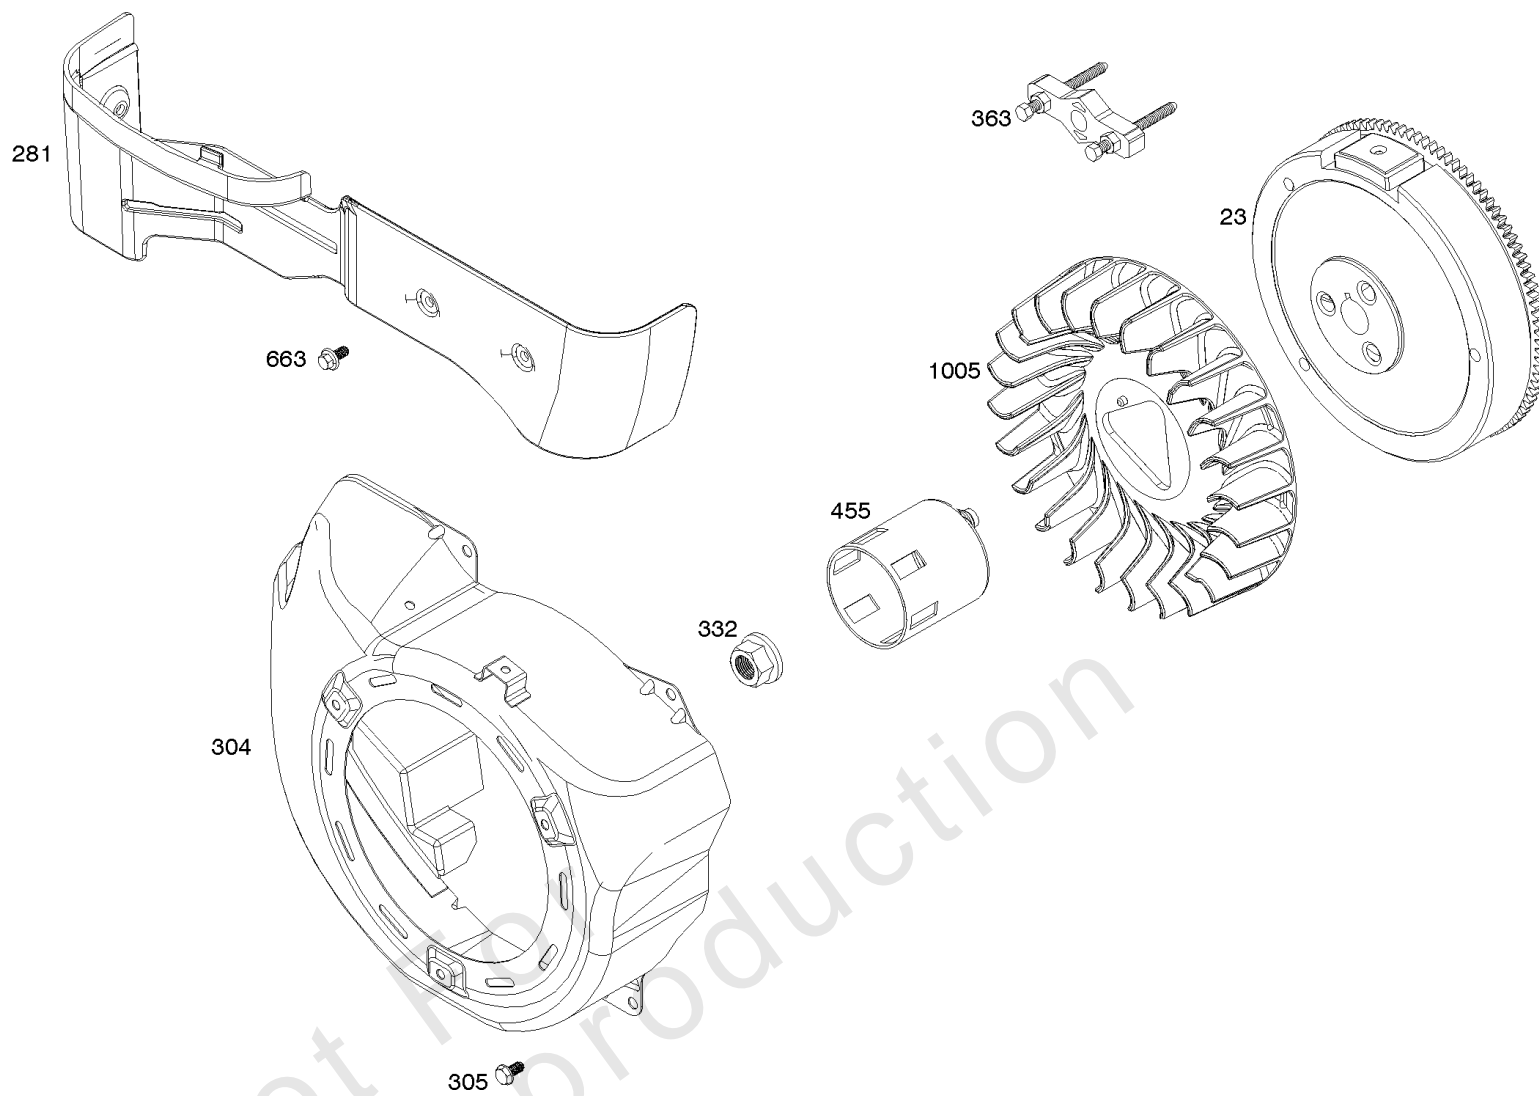

Parts Manual

Mfg. No: 25T232-0108-F1

Model Components	Page
Air Cleaner.....	4
Alternator, Armature, Electrical System, Ignition, Spark Plug.....	6
Blower Housing, Flywheel, Rewind Starter.....	8
Camshaft, Crankcase Cover, Crankshaft, Cylinder, Exhaust Bracket, Piston/Rings/Connecting Rod, Warning	10
Carburetor.....	14
Controls, Governor Spring.....	16
Cylinder Head, Gasket Sets.....	18
Exhaust System, Fuel Supply.....	20
Replacement Engine - US & Canada.....	22

Alternator, Armature, Electrical System, Ignition, Spark Plug

Mfg. No: 25T232-0108-F1

Alternator, Armature, Electrical System, Ignition, Spark Plug

REF NO	PART NO	QTY	DESCRIPTION
286	797772		MODULE, Oil Sensor
286A	591729		MODULE, Oil Sensor
309	797775		MOTOR, Starter
333	797769		ARMATURE, Magneto
333A	798616		ARMATURE, Magneto
334	797655		SCREW -(Magneto Armature)
337	798615		PLUG, Spark
347	797340		SWITCH, Rocker
361	798618		SCREW -(Starting Switch)
367	798618		SCREW -(Wire Clip)
383	19576S		WRENCH, Spark Plug
474	591100		ALTERNATOR -(10 Amp)
493B	691177		BRACKET, Mounting
501	845907		REGULATOR
526	690297		SCREW -(Regulator)
555	799532		SCREW -(Starter Solenoid)
575	591371		SWITCH, Starting
578	596032		WIRE ASSEMBLY -(Jumper Wire)
635	797658		BOOT, Spark Plug
635A	797685		BOOT, Spark Plug
729	797750		CLIP, Wire
729A	799844		CLIP, Wire
729B	592311		CLIP, Wire
729C	593137		CLIP, Wire
789B	593082		HARNESS, Wiring -Used After Code Date 13043000
799	798975		SCREW -(Oil Sensor)
813	590392		CLAMP
840	594476		KIT, Panel
899	799642		WASHER -(Starter Solenoid)
920	799481		SOLENOID, Starter
990	590996		SET, Key
1009	797776		SCREW -(USE REFERENCE 697 ONLY)
1052	797771		SENSOR, Oil
1119	799845		SCREW -(Alternator)
1305	798618		SCREW -(Oil Sensor Module)
1305A	797686		SCREW -(Oil Sensor Module)
1470	592071		SHIELD, Oil Sensor