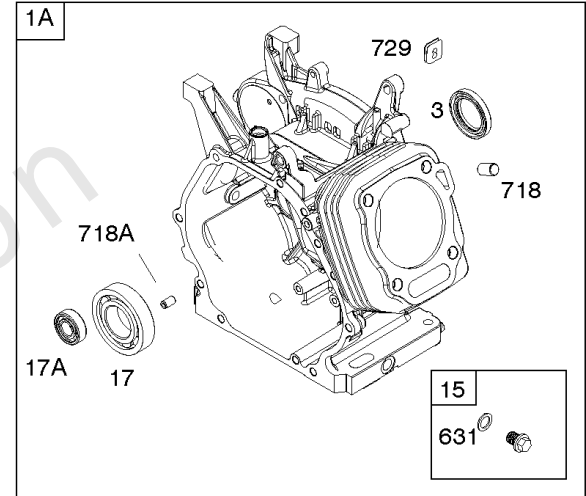

- 1319 WARNING LABEL
- 1319A WARNING LABEL
- 1036 EMISSIONS LABEL

Camshaft, Crankcase Cover, Crankshaft, Cylinder, Exhaust Bracket, Piston/Rings/

REF NO	PART NO	QTY	DESCRIPTION
729	797750		CLIP, Wire
758	797852		COUNTERWEIGHT
819	798618		SCREW -(Muffler Bracket)
842A	797763		SEAL, O-Ring -(Dipstick Tube)
863	798297		BRACKET, Muffler
1036	-----		Label-Emissions -(Available From A Briggs & Stratton Authorized Dealer)
1319	794467		LABEL, Warning
1319A	797669		LABEL, Warning

Not For In Reproduction