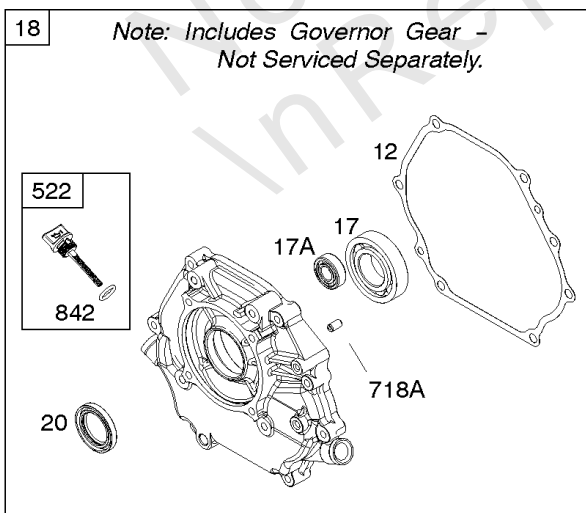

- 1319 WARNING LABEL
- 1319A WARNING LABEL
- 1036 EMISSIONS LABEL

Camshaft, Crankcase Cover, Crankshaft, Cylinder, Exhaust Bracket, Piston/Rings/

REF NO	PART NO	QTY	DESCRIPTION
1	799979		CYLINDER ASSEMBLY
3	797766		SEAL, Oil -(Magneto Side)
12	797789		GASKET, Crankcase
15	797793		PLUG, Oil Drain
16	590961		CRANKSHAFT
17	797765		BEARING, Ball -(Crankshaft)
17A	797764		BEARING, Ball -(Counterweight)
18A	797760		COVER, Crankcase -(Includes Governor Gear - Not Serviced Separately)
20	797766		SEAL, Oil -(PTO Side)
22	797795		SCREW -(Crankcase Cover/Sump)
24	797812		KEY, Flywheel
25	799536		PISTON ASSEMBLY -(.010 Oversize)
25	799537		PISTON ASSEMBLY -(.020 Oversize)
25	799535		PISTON ASSEMBLY -(Standard)
26	799540		SET, Ring -(.020 Oversize)
26	799538		SET, Ring -(Standard)
26	799539		SET, Ring -(.010 Oversize)
27	797803		LOCK, Piston Pin
28	797799		PIN, Piston
29	797804		ROD, Connecting
46	797851		CAMSHAFT
227	799924		LEVER, Governor Control
276A	797806		WASHER, Sealing -(Governor Crank)
306	797749		SHIELD, Cylinder
307	798618		SCREW -(Cylinder Shield)
309	797775		MOTOR, Starter
357	590960		KEY, Drive Pulley
492	798839		SHIELD, Crankcase
505	690939		NUT -(Governor Control Lever)
509	798840		SCREW -(Crankcase Shield)
522	799941		PLUG, Dipstick/Fill
562	797230		BOLT -(Governor Control Lever)
614	797229		PIN, Cotter
616	797805		CRANK, Governor
631	797794		WASHER -(Oil Drain Plug)
718	797792		PIN, Locating -(Cylinder Head)
718A	797761		PIN, Locating -(Crankcase Cover)