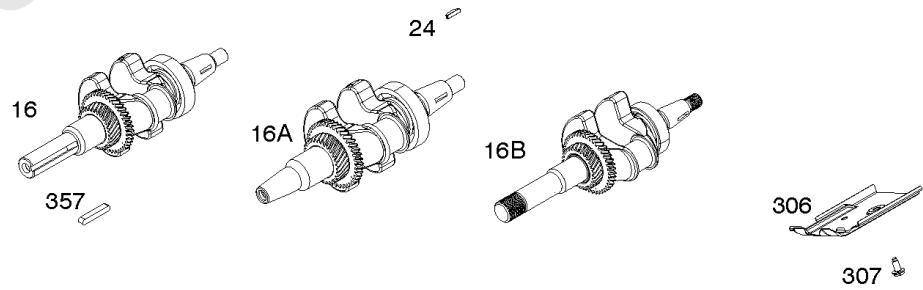

- 1319 WARNING LABEL
- 1319A WARNING LABEL
- 1036 EMISSIONS LABEL

Camshaft, Crankcase Cover, Crankshaft, Cylinder, Exhaust Bracket, Piston/Rings/

REF NO	PART NO	QTY	DESCRIPTION
1	799979		CYLINDER ASSEMBLY
3	797766		SEAL, Oil -(Magneto Side)
12	797789		GASKET, Crankcase
15	797793		PLUG, Oil Drain
16	590961		CRANKSHAFT
17	797765		BEARING, Ball -(Crankshaft)
17A	797764		BEARING, Ball -(Counterweight)
18A	797760		COVER, Crankcase -(Includes Governor Gear - Not Serviced Separately)
20	797766		SEAL, Oil -(PTO Side)
22	797795		SCREW -(Crankcase Cover/Sump)
24	797812		KEY, Flywheel
25	799536		PISTON ASSEMBLY -(.010 Oversize)
25	799537		PISTON ASSEMBLY -(.020 Oversize)
25	799535		PISTON ASSEMBLY -(Standard)
26	799540		SET, Ring -(.020 Oversize)
26	799538		SET, Ring -(Standard)
26	799539		SET, Ring -(.010 Oversize)
27	797803		LOCK, Piston Pin
28	797799		PIN, Piston
29	797804		ROD, Connecting
46	797851		CAMSHAFT
227	799924		LEVER, Governor Control
276A	797806		WASHER, Sealing -(Governor Crank)
306	797749		SHIELD, Cylinder
307	798618		SCREW -(Cylinder Shield)
309	797775		MOTOR, Starter
357	590960		KEY, Drive Pulley
492	798839		SHIELD, Crankcase
505	690939		NUT -(Governor Control Lever)
509	798840		SCREW -(Crankcase Shield)
522	799941		PLUG, Dipstick/Fill
562	797230		BOLT -(Governor Control Lever)
614	797229		PIN, Cotter
616	797805		CRANK, Governor
631	797794		WASHER -(Oil Drain Plug)
718	797792		PIN, Locating -(Cylinder Head)
718A	797761		PIN, Locating -(Crankcase Cover)