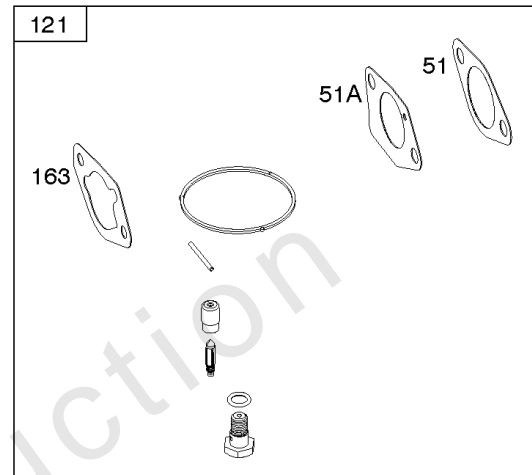

Carburetor

REF NO	PART NO	QTY	DESCRIPTION
51	797845		GASKET, Intake
51A	797755		GASKET, Intake
53	590390		STUD -(Carburetor)
117	590451		JET, Main -(Standard)
118	590452		JET, Main -(High Altitude)
121A	590453		KIT, Carburetor Overhaul
122	799961		SPACER, Carburetor
125A	799882		CARBURETOR
163	797756		GASKET, Air Cleaner
163A	799883		GASKET, Air Cleaner
654	690939		NUT -(Carburetor)
951	797759		LEVER, Choke
951A	593102		LEVER, Choke

Not For In Reproduction