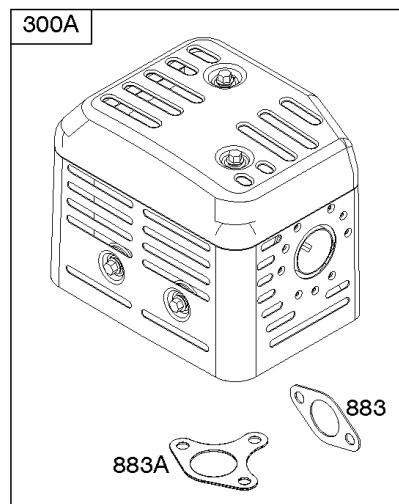

Exhaust System, Fuel Supply

REF NO	PART NO	QTY	DESCRIPTION
187B	590374		LINE, Fuel
190	590964		SCREW -(Fuel Tank)
240A	394358S		FILTER, Fuel
300A	590379		MUFFLER
300B	591018		MUFFLER
346	699203		SCREW -(Spark Arrestor)
436	799796		MANIFOLD, Exhaust
529	799933		GROMMET -(Fuel Tank)
601	791850		CLAMP, Hose
676	590953		DEFLECTOR, Muffler
676B	697816		DEFLECTOR, Muffler
677	699203		SCREW -(Muffler Deflector)
677B	699776		SCREW -(Muffler Deflector)
703	590967		CLIP -(Fuel Hose)
705	590965		NUT -(Fuel Tank)
832A	590380		GUARD, Muffler
832B	591019		GUARD, Muffler
836A	798976		SCREW -(Muffler Guard)
883	797770		GASKET, Exhaust
883A	799797		GASKET, Exhaust
957	799324		CAP, Fuel Tank
957A	794641		CAP, Fuel Tank
972B	590966		TANK, Fuel
972C	591339		TANK, Fuel
994A	594233		ARRESTOR, Spark
994B	796399		ARRESTOR, Spark
1176	590965		NUT -(Exhaust Manifold)
1177	590965		NUT -(Muffler)
1302	590457		WASHER -(Muffler Guard)
1345	792917		FILTER, Filler Neck
1509	797346		OUTLET, Tank