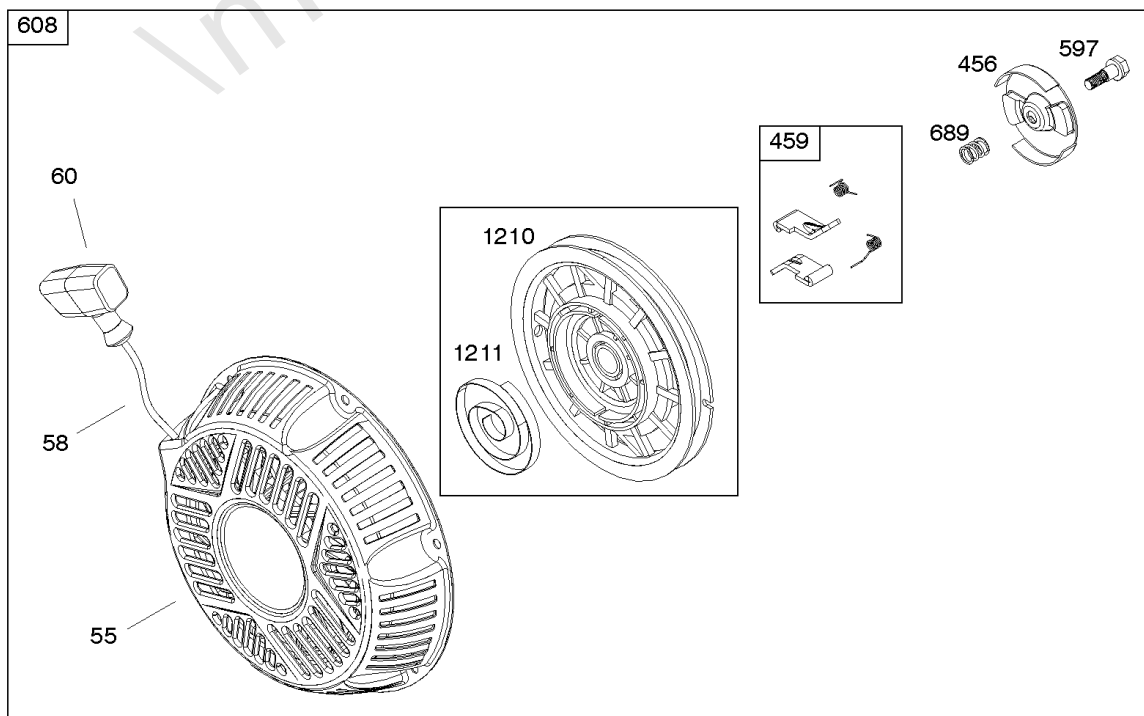

Alternator, Armature, Electrical System, Ignition, Spark Plug

Mfg. No: 25T232-0108-F1

Alternator, Armature, Electrical System, Ignition, Spark Plug

REF NO	PART NO	QTY	DESCRIPTION
286	797772		MODULE, Oil Sensor
286A	591729		MODULE, Oil Sensor
309	797775		MOTOR, Starter
333	797769		ARMATURE, Magneto
333A	798616		ARMATURE, Magneto
334	797655		SCREW -(Magneto Armature)
337	798615		PLUG, Spark
347	797340		SWITCH, Rocker
361	798618		SCREW -(Starting Switch)
367	798618		SCREW -(Wire Clip)
383	19576S		WRENCH, Spark Plug
474	591100		ALTERNATOR -(10 Amp)
493B	691177		BRACKET, Mounting
501	845907		REGULATOR
526	690297		SCREW -(Regulator)
555	799532		SCREW -(Starter Solenoid)
575	591371		SWITCH, Starting
578	596032		WIRE ASSEMBLY -(Jumper Wire)
635	797658		BOOT, Spark Plug
635A	797685		BOOT, Spark Plug
729	797750		CLIP, Wire
729A	799844		CLIP, Wire
729B	592311		CLIP, Wire
729C	593137		CLIP, Wire
789B	593082		HARNESS, Wiring -Used After Code Date 13043000
799	798975		SCREW -(Oil Sensor)
813	590392		CLAMP
840	594476		KIT, Panel
899	799642		WASHER -(Starter Solenoid)
920	799481		SOLENOID, Starter
990	590996		SET, Key
1009	797776		SCREW -(USE REFERENCE 697 ONLY)
1052	797771		SENSOR, Oil
1119	799845		SCREW -(Alternator)
1305	798618		SCREW -(Oil Sensor Module)
1305A	797686		SCREW -(Oil Sensor Module)
1470	592071		SHIELD, Oil Sensor