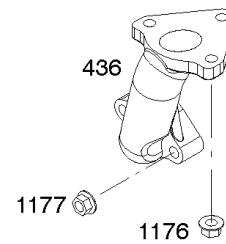

Exhaust System, Fuel Supply

REF NO	PART NO	QTY	DESCRIPTION
187B	590374		LINE, Fuel
190	590964		SCREW -(Fuel Tank)
240A	394358S		FILTER, Fuel
300A	590379		MUFFLER
300B	591018		MUFFLER
346	699203		SCREW -(Spark Arrestor)
436	799796		MANIFOLD, Exhaust
529	799933		GROMMET -(Fuel Tank)
601	791850		CLAMP, Hose
676	590953		DEFLECTOR, Muffler
676B	697816		DEFLECTOR, Muffler
677	699203		SCREW -(Muffler Deflector)
677B	699776		SCREW -(Muffler Deflector)
703	590967		CLIP -(Fuel Hose)
705	590965		NUT -(Fuel Tank)
832A	590380		GUARD, Muffler
832B	591019		GUARD, Muffler
836A	798976		SCREW -(Muffler Guard)
883	797770		GASKET, Exhaust
883A	799797		GASKET, Exhaust
957	799324		CAP, Fuel Tank
957A	794641		CAP, Fuel Tank
972B	590966		TANK, Fuel
972C	591339		TANK, Fuel
994A	594233		ARRESTOR, Spark
994B	796399		ARRESTOR, Spark
1176	590965		NUT -(Exhaust Manifold)
1177	590965		NUT -(Muffler)
1302	590457		WASHER -(Muffler Guard)
1345	792917		FILTER, Filler Neck
1509	797346		OUTLET, Tank