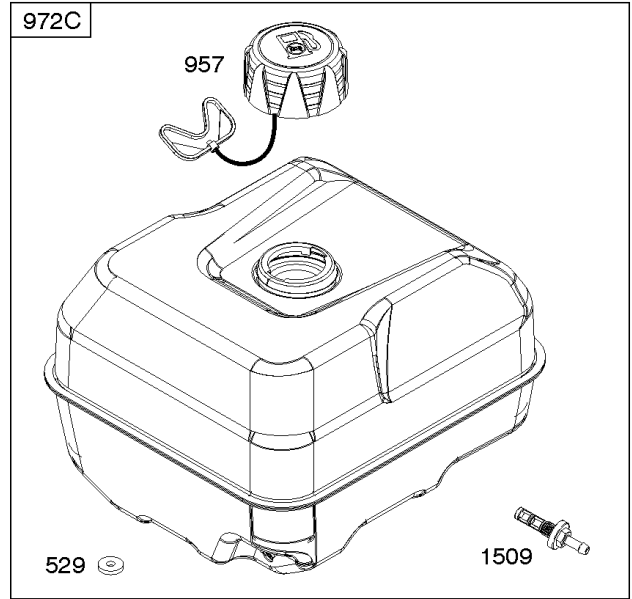

Exhaust System, Fuel Supply

REF NO	PART NO	QTY	DESCRIPTION
187B	590374		LINE, Fuel
190	590964		SCREW -(Fuel Tank)
240A	394358S		FILTER, Fuel
300A	590379		MUFFLER
300B	591018		MUFFLER
346	699203		SCREW -(Spark Arrestor)
436	799796		MANIFOLD, Exhaust
529	799933		GROMMET -(Fuel Tank)
601	791850		CLAMP, Hose
676	590953		DEFLECTOR, Muffler
676B	697816		DEFLECTOR, Muffler
677	699203		SCREW -(Muffler Deflector)
677B	699776		SCREW -(Muffler Deflector)
703	590967		CLIP -(Fuel Hose)
705	590965		NUT -(Fuel Tank)
832A	590380		GUARD, Muffler
832B	591019		GUARD, Muffler
836A	798976		SCREW -(Muffler Guard)
883	797770		GASKET, Exhaust
883A	799797		GASKET, Exhaust
957	799324		CAP, Fuel Tank
957A	794641		CAP, Fuel Tank
972B	590966		TANK, Fuel
972C	591339		TANK, Fuel
994A	594233		ARRESTOR, Spark
994B	796399		ARRESTOR, Spark
1176	590965		NUT -(Exhaust Manifold)
1177	590965		NUT -(Muffler)
1302	590457		WASHER -(Muffler Guard)
1345	792917		FILTER, Filler Neck
1509	797346		OUTLET, Tank