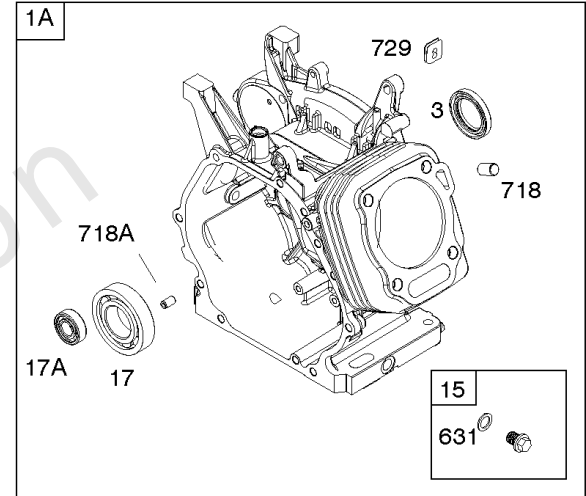

- 1319 WARNING LABEL
- 1319A WARNING LABEL
- 1036 EMISSIONS LABEL

Camshaft, Crankcase Cover, Crankshaft, Cylinder, Exhaust Bracket, Piston/Rings/

REF NO	PART NO	QTY	DESCRIPTION
1	799979		CYLINDER ASSEMBLY
3	797766		SEAL, Oil -(Magneto Side)
12	797789		GASKET, Crankcase
15	797793		PLUG, Oil Drain
16	590961		CRANKSHAFT
17	797765		BEARING, Ball -(Crankshaft)
17A	797764		BEARING, Ball -(Counterweight)
18A	797760		COVER, Crankcase -(Includes Governor Gear - Not Serviced Separately)
20	797766		SEAL, Oil -(PTO Side)
22	797795		SCREW -(Crankcase Cover/Sump)
24	797812		KEY, Flywheel
25	799536		PISTON ASSEMBLY -(.010 Oversize)
25	799537		PISTON ASSEMBLY -(.020 Oversize)
25	799535		PISTON ASSEMBLY -(Standard)
26	799540		SET, Ring -(.020 Oversize)
26	799538		SET, Ring -(Standard)
26	799539		SET, Ring -(.010 Oversize)
27	797803		LOCK, Piston Pin
28	797799		PIN, Piston
29	797804		ROD, Connecting
46	797851		CAMSHAFT
227	799924		LEVER, Governor Control
276A	797806		WASHER, Sealing -(Governor Crank)
306	797749		SHIELD, Cylinder
307	798618		SCREW -(Cylinder Shield)
309	797775		MOTOR, Starter
357	590960		KEY, Drive Pulley
492	798839		SHIELD, Crankcase
505	690939		NUT -(Governor Control Lever)
509	798840		SCREW -(Crankcase Shield)
522	799941		PLUG, Dipstick/Fill
562	797230		BOLT -(Governor Control Lever)
614	797229		PIN, Cotter
616	797805		CRANK, Governor
631	797794		WASHER -(Oil Drain Plug)
718	797792		PIN, Locating -(Cylinder Head)
718A	797761		PIN, Locating -(Crankcase Cover)