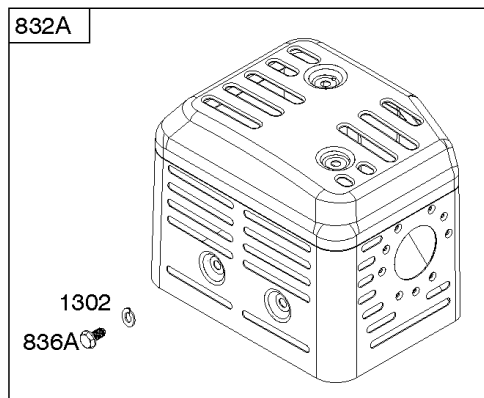

Exhaust System, Fuel Supply

REF NO	PART NO	QTY	DESCRIPTION
187B	590374		LINE, Fuel
190	590964		SCREW -(Fuel Tank)
240A	394358S		FILTER, Fuel
300A	590379		MUFFLER
300B	591018		MUFFLER
346	699203		SCREW -(Spark Arrestor)
436	799796		MANIFOLD, Exhaust
529	799933		GROMMET -(Fuel Tank)
601	791850		CLAMP, Hose
676	590953		DEFLECTOR, Muffler
676B	697816		DEFLECTOR, Muffler
677	699203		SCREW -(Muffler Deflector)
677B	699776		SCREW -(Muffler Deflector)
703	590967		CLIP -(Fuel Hose)
705	590965		NUT -(Fuel Tank)
832A	590380		GUARD, Muffler
832B	591019		GUARD, Muffler
836A	798976		SCREW -(Muffler Guard)
883	797770		GASKET, Exhaust
883A	799797		GASKET, Exhaust
957	799324		CAP, Fuel Tank
957A	794641		CAP, Fuel Tank
972B	590966		TANK, Fuel
972C	591339		TANK, Fuel
994A	594233		ARRESTOR, Spark
994B	796399		ARRESTOR, Spark
1176	590965		NUT -(Exhaust Manifold)
1177	590965		NUT -(Muffler)
1302	590457		WASHER -(Muffler Guard)
1345	792917		FILTER, Filler Neck
1509	797346		OUTLET, Tank