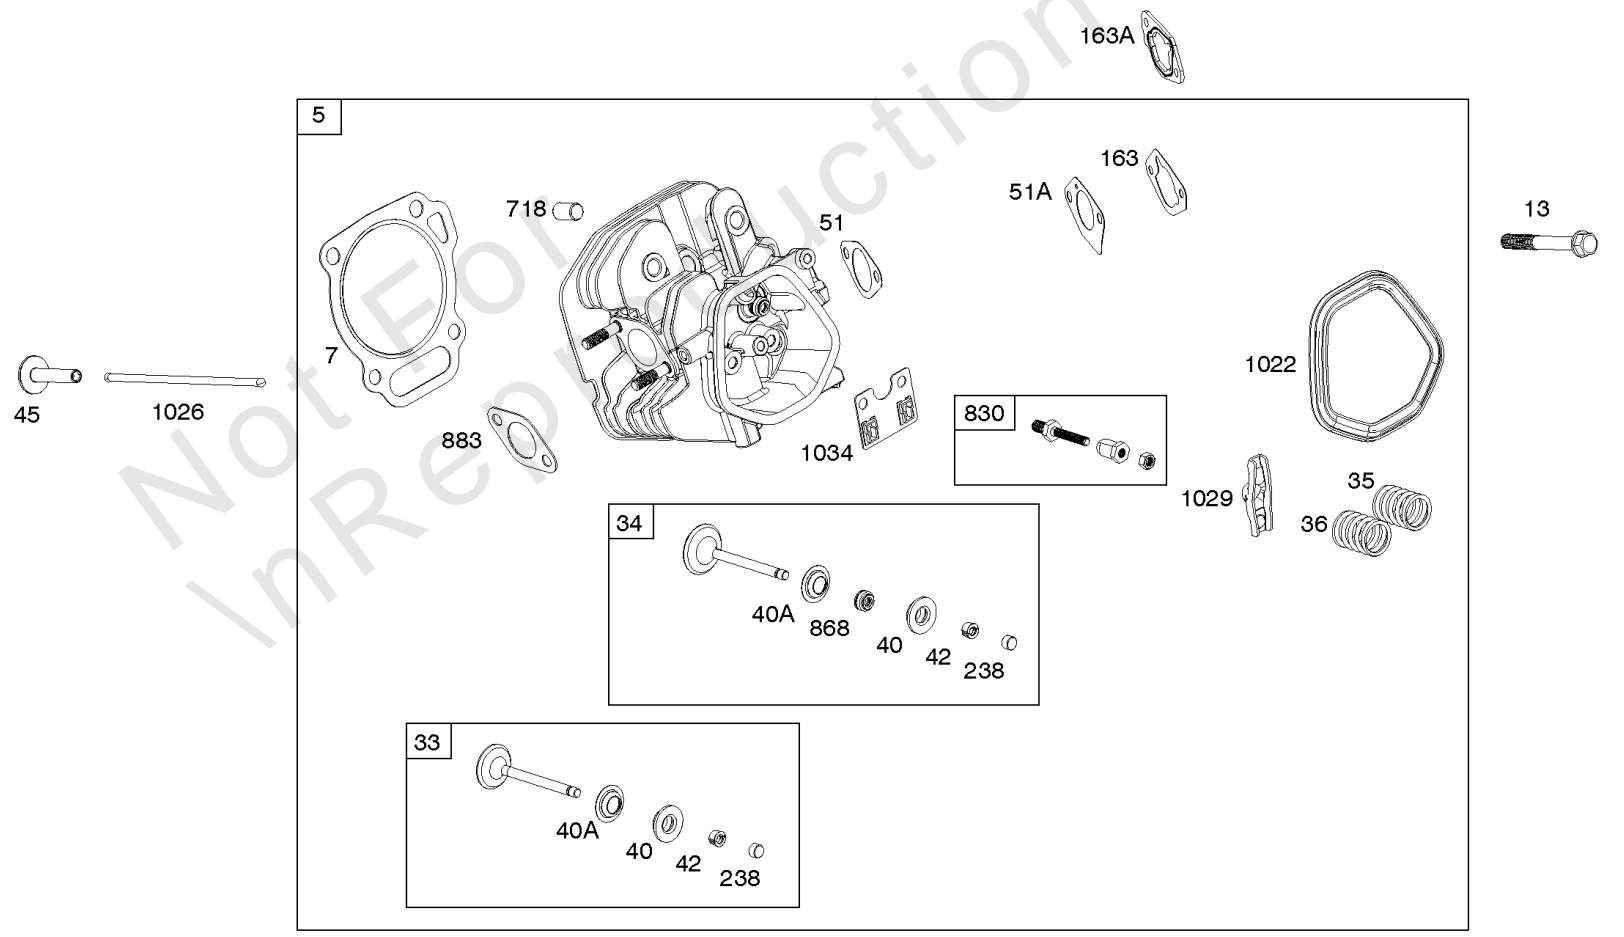

Cylinder Head, Gasket Sets

REF NO	PART NO	QTY	DESCRIPTION
3	797766		SEAL, Oil -(Magneto Side)
5	799801		HEAD, Cylinder
7	799534		GASKET, Cylinder Head
12	797789		GASKET, Crankcase
13	797791		SCREW -(Cylinder Head)
20	797766		SEAL, Oil -(PTO Side)
33	797778		VALVE, Exhaust
34	797777		VALVE, Intake
35	797780		SPRING, Valve -(Intake)
36	797780		SPRING, Valve -(Exhaust)
40	797781		RETAINER, Valve
40A	797782		RETAINER, Valve
42	797783		KEEPER, Valve
45	797786		TAPPET, Valve
51	797845		GASKET, Intake
51A	797755		GASKET, Intake
163	797756		GASKET, Air Cleaner
163A	799883		GASKET, Air Cleaner
238	797784		CAP, Valve
276	797847		WASHER, Sealing -(Rocker Cover)
358	799952		GASKET SET, Engine
718	797792		PIN, Locating -(Cylinder Head)
830	591088		STUD, Rocker Arm -Used After Code Date 11043000
830	798954		STUD, Rocker Arm -(Rocker Arm) -Used Before Code Date 11050100
842A	797763		SEAL, O-Ring -(Dipstick Tube)
868	797854		SEAL, Valve -(Intake)
883	797770		GASKET, Exhaust
914	797848		SCREW -(Rocker Cover)
1022	797846		GASKET, Rocker Cover
1023	799778		COVER, Rocker
1026	797785		ROD, Push -Used Before Code Date 11050100
1026	799966		ROD, Push -Used After Code Date 11043000
1029	591087		ARM, Rocker -Used After Code Date 11043000
1029	797779		ARM, Rocker -Used Before Code Date 11050100
1034	797787		GUIDE, Push Rod
1095	799953		GASKET SET, Valve