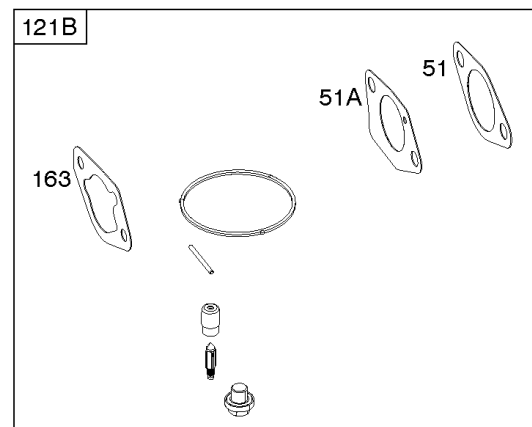

Carburetor

REF NO	PART NO	QTY	DESCRIPTION
51	797845		GASKET, Intake
51A	797755		GASKET, Intake
53	590390		STUD -(Carburetor)
117	590451		JET, Main -(Standard)
118	590452		JET, Main -(High Altitude)
121A	590453		KIT, Carburetor Overhaul
122	799961		SPACER, Carburetor
125A	799882		CARBURETOR
163	797756		GASKET, Air Cleaner
163A	799883		GASKET, Air Cleaner
654	690939		NUT -(Carburetor)
951	797759		LEVER, Choke
951A	593102		LEVER, Choke

Not For In Reproduction