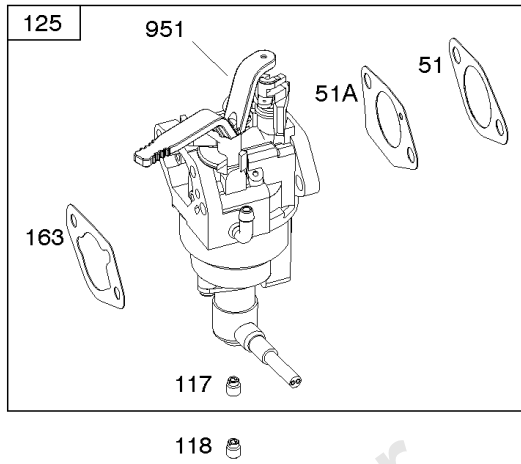

Carburetor

REF NO	PART NO	QTY	DESCRIPTION
51	797845		GASKET, Intake
51A	797755		GASKET, Intake
53	590390		STUD -(Carburetor)
117	590451		JET, Main -(Standard)
118	590452		JET, Main -(High Altitude)
121A	590453		KIT, Carburetor Overhaul
122	799961		SPACER, Carburetor
125A	799882		CARBURETOR
163	797756		GASKET, Air Cleaner
163A	799883		GASKET, Air Cleaner
654	690939		NUT -(Carburetor)
951	797759		LEVER, Choke
951A	593102		LEVER, Choke

Not For In Reproduction