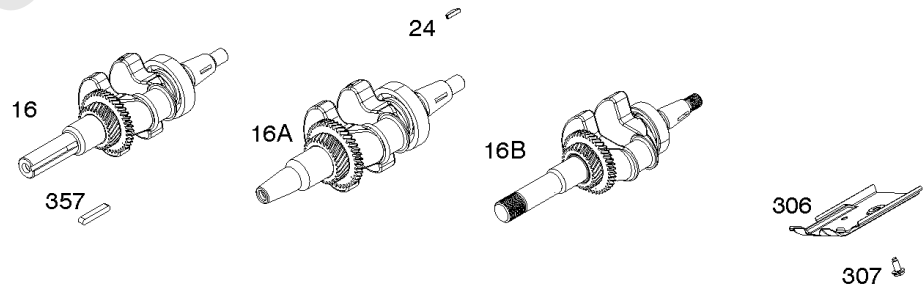

- 1319 WARNING LABEL
- 1319A WARNING LABEL
- 1036 EMISSIONS LABEL

Camshaft, Crankcase Cover, Crankshaft, Cylinder, Exhaust Bracket, Piston/Rings/

REF NO	PART NO	QTY	DESCRIPTION
729	797750		CLIP, Wire
758	797852		COUNTERWEIGHT
819	798618		SCREW -(Muffler Bracket)
842A	797763		SEAL, O-Ring -(Dipstick Tube)
863	798297		BRACKET, Muffler
1036	-----		Label-Emissions -(Available From A Briggs & Stratton Authorized Dealer)
1319	794467		LABEL, Warning
1319A	797669		LABEL, Warning

Not For In Reproduction