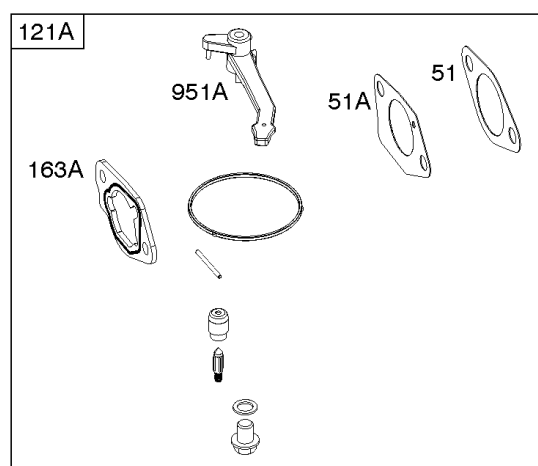

Carburetor

REF NO	PART NO	QTY	DESCRIPTION
51	797845		GASKET, Intake
51A	797755		GASKET, Intake
53	590390		STUD -(Carburetor)
117	590451		JET, Main -(Standard)
118	590452		JET, Main -(High Altitude)
121A	590453		KIT, Carburetor Overhaul
122	799961		SPACER, Carburetor
125A	799882		CARBURETOR
163	797756		GASKET, Air Cleaner
163A	799883		GASKET, Air Cleaner
654	690939		NUT -(Carburetor)
951	797759		LEVER, Choke
951A	593102		LEVER, Choke

Not For In Reproduction