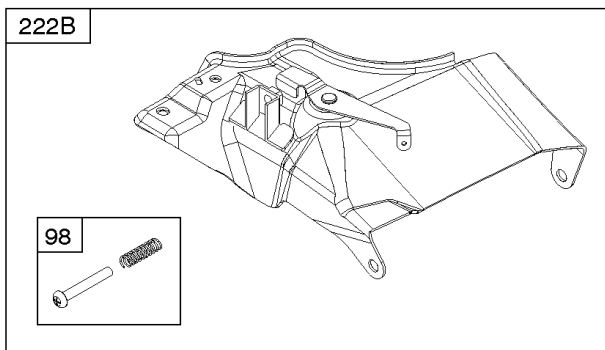

Controls, Governor Spring

REF NO	PART NO	QTY	DESCRIPTION
98	592978		KIT, Idle Speed -(High Speed Adjustment)
188	798618		SCREW -(Control Bracket)
202	797810		LINK, Mechanical Governor
209	591042		SPRING, Governor
211	799927		SPRING, Governed Idle
222	797751		BRACKET, Control
222A	590375		BRACKET, Control
222B	591173		BRACKET, Control
232	797809		SPRING, Governor Link
265	691024		CLAMP, Casing
267	699492		SCREW -(Casing Clamp)
268	691025		CASING, Control Wire -(Cut To Required Length)
269	691026		WIRE, Control -(Cut To Required Length)
270	691027		NUT -(Control Wire Casing)
271	691028		LEVER, Control
341	591341		STUD -(Mounting Bracket) (Remote Choke)
485	797339		KNOB, Control
493C	591342		BRACKET, Mounting
621	692310		SWITCH, Stop
1012	590378		RETAINER, Link