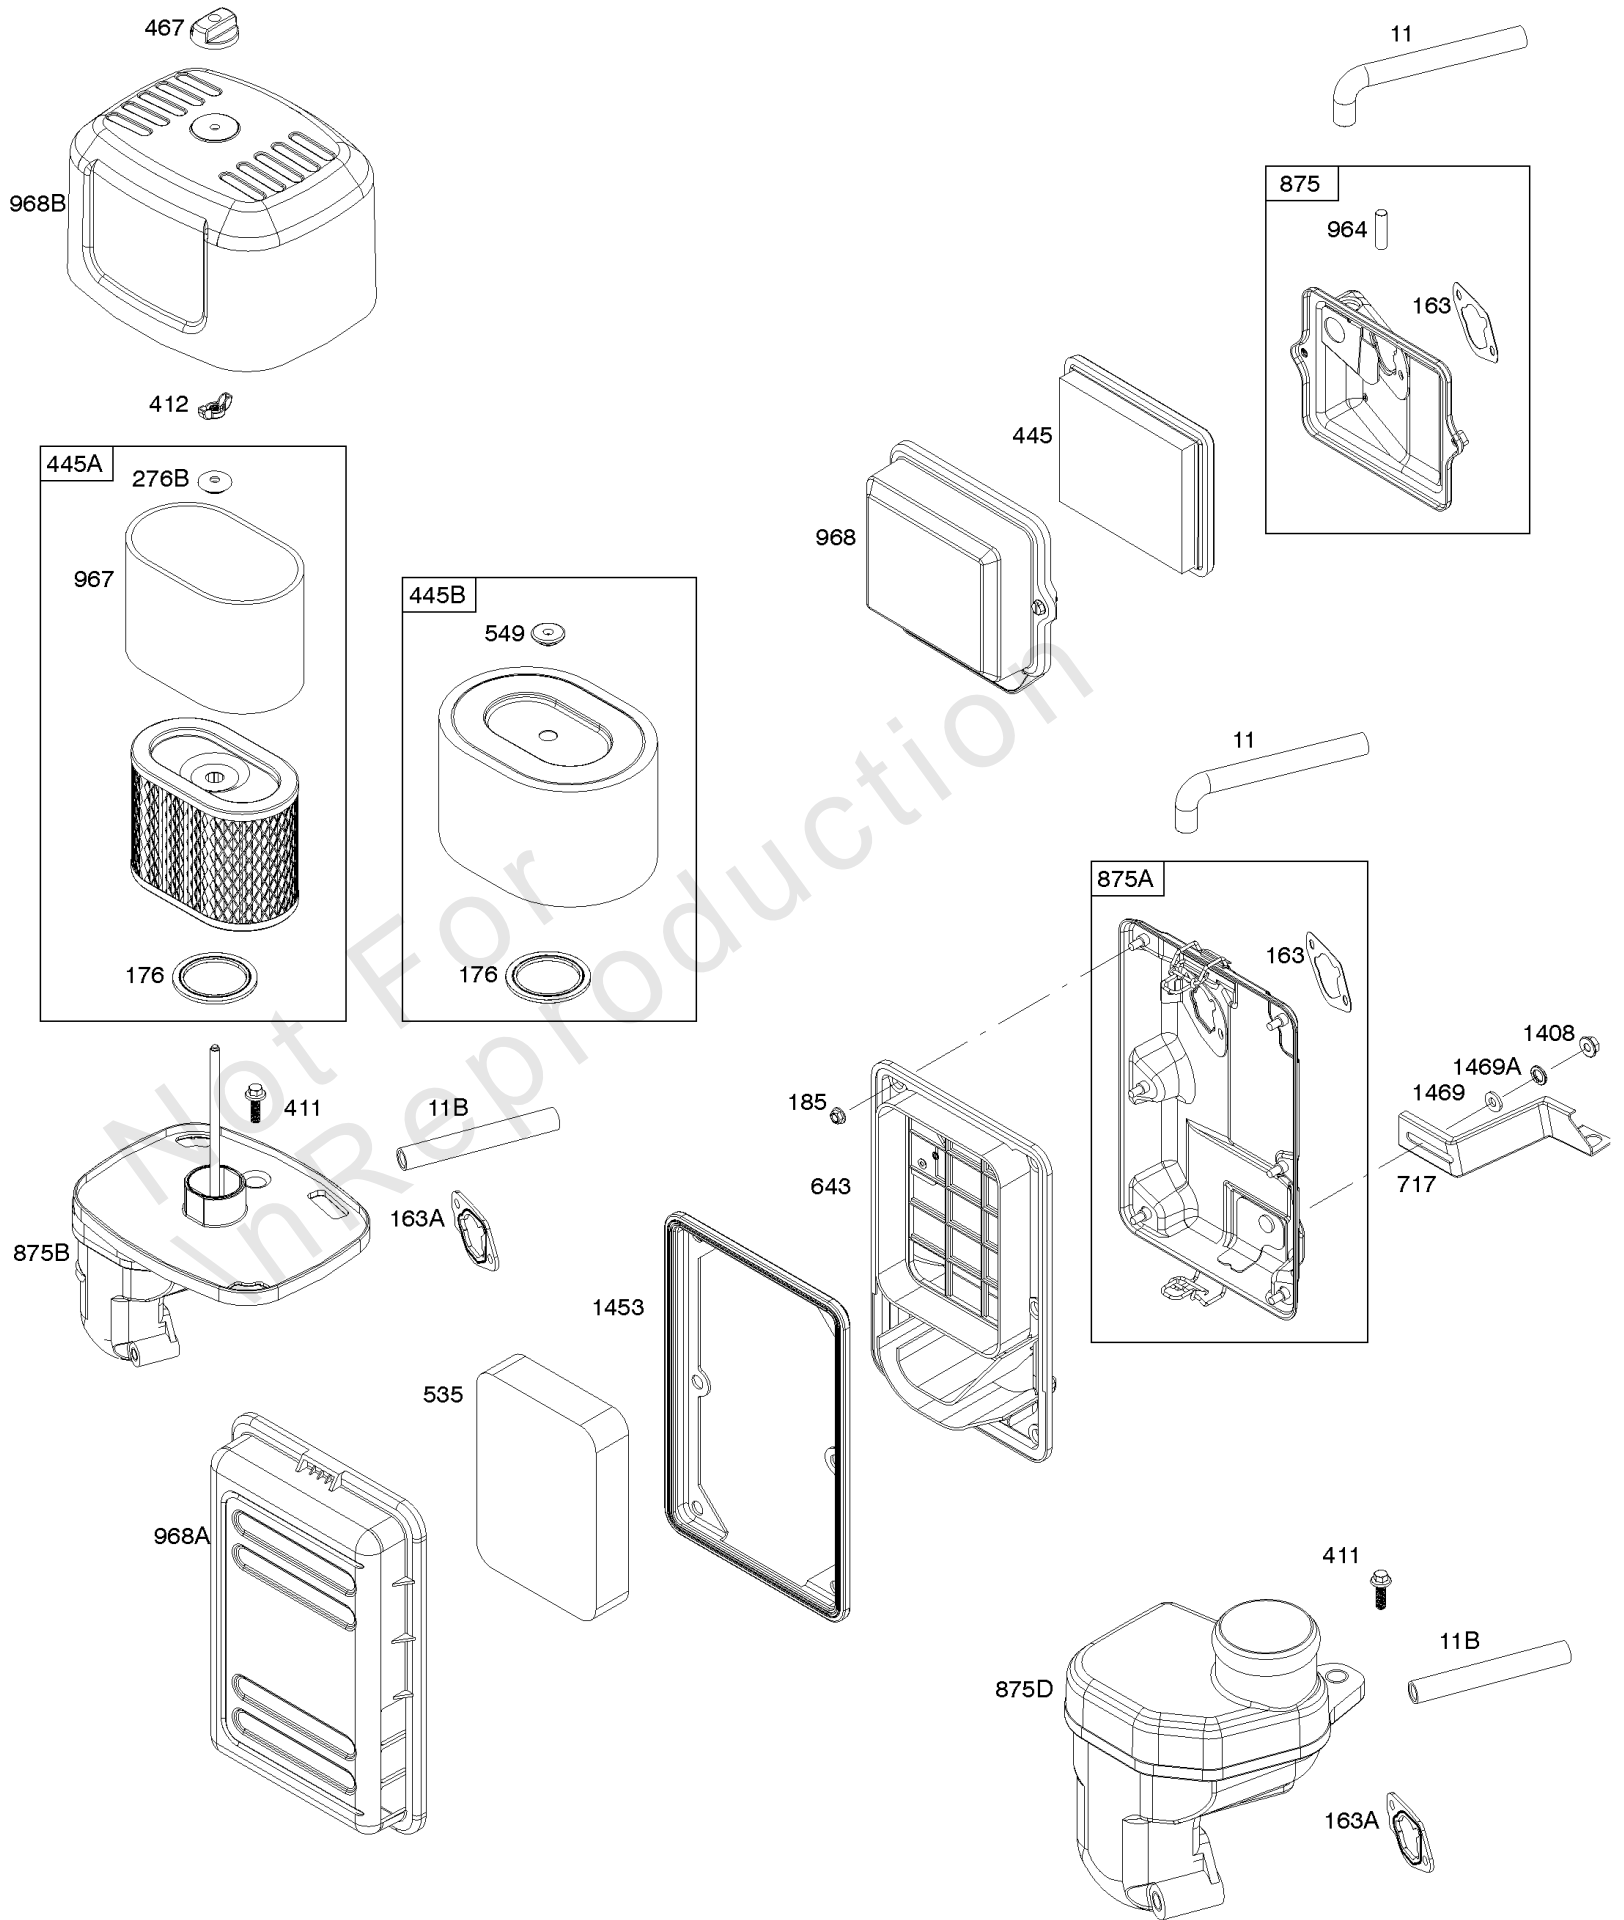

Air Cleaner

REF NO	PART NO	QTY	DESCRIPTION
11	797768		TUBE, Breather
11B	799832		TUBE, Breather
163	797756		GASKET, Air Cleaner
163A	799883		GASKET, Air Cleaner
176	799834		SEAL, O-Ring -(Air Cleaner Base)
185	591808		NUT -(Air Cleaner Base)
411	797686		SCREW -(Air Cleaner Base to Air Cleaner Bracket)
412	799830		NUT -(Air Cleaner Cover)
445	491588S		FILTER, A/C Cartridge
445B	799818		FILTER, A/C Cartridge
467	691985		KNOB, Air Cleaner Cover
535	591778		FILTER, Air Cleaner Foam
549	799833		WASHER -(Air Cleaner)
643	591806		RETAINER, Air Filter
717	591809		BRACKET, Air Cleaner
875	799776		BASE, Air Cleaner
875A	591804		BASE, Air Cleaner
875D	595058		BASE, Air Cleaner
875B	799831		BASE, Air Cleaner
964	799159		CAP, Connector
967	798795		FILTER, Pre Cleaner
968	791082		COVER, Air Cleaner
968A	591803		COVER, Air Cleaner
968B	799829		COVER, Air Cleaner
1408	690939		NUT -(Air Cleaner Bracket)
1453	591807		SEAL, Air Cleaner Cover
1469	70007GS		WASHER -(Air Cleaner Bracket)
1469A	22097GS		WASHER, Lock, Split, 1/4" -(Air Cleaner Bracket)