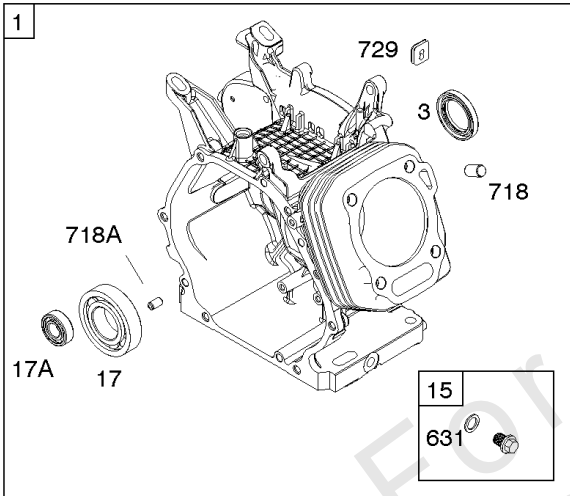

- 1319 WARNING LABEL
- 1319A WARNING LABEL
- 1036 EMISSIONS LABEL

Camshaft, Crankcase Cover, Crankshaft, Cylinder, Exhaust Bracket, Piston/Rings/

REF NO	PART NO	QTY	DESCRIPTION
729	797750		CLIP, Wire
758	797852		COUNTERWEIGHT
819	798618		SCREW -(Muffler Bracket)
842A	797763		SEAL, O-Ring -(Dipstick Tube)
863	798297		BRACKET, Muffler
1036	-----		Label-Emissions -(Available From A Briggs & Stratton Authorized Dealer)
1319	794467		LABEL, Warning
1319A	797669		LABEL, Warning

Not For In Reproduction