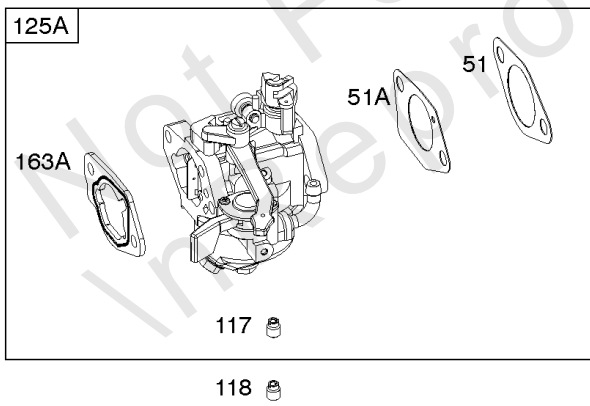

Carburetor

REF NO	PART NO	QTY	DESCRIPTION
51	797845		GASKET, Intake
51A	797755		GASKET, Intake
53	590390		STUD -(Carburetor)
117	590451		JET, Main -(Standard)
118	590452		JET, Main -(High Altitude)
121A	590453		KIT, Carburetor Overhaul
122	799961		SPACER, Carburetor
125A	799882		CARBURETOR
163	797756		GASKET, Air Cleaner
163A	799883		GASKET, Air Cleaner
654	690939		NUT -(Carburetor)
951	797759		LEVER, Choke
951A	593102		LEVER, Choke

Not For In Reproduction