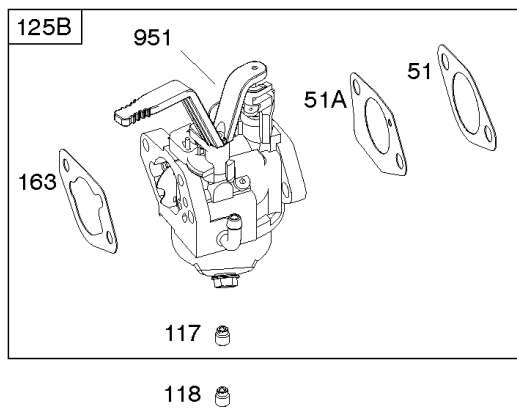

Carburetor

REF NO	PART NO	QTY	DESCRIPTION
51	797845		GASKET, Intake
51A	797755		GASKET, Intake
53	590390		STUD -(Carburetor)
117	590451		JET, Main -(Standard)
118	590452		JET, Main -(High Altitude)
121A	590453		KIT, Carburetor Overhaul
122	799961		SPACER, Carburetor
125A	799882		CARBURETOR
163	797756		GASKET, Air Cleaner
163A	799883		GASKET, Air Cleaner
654	690939		NUT -(Carburetor)
951	797759		LEVER, Choke
951A	593102		LEVER, Choke

Not For In Reproduction