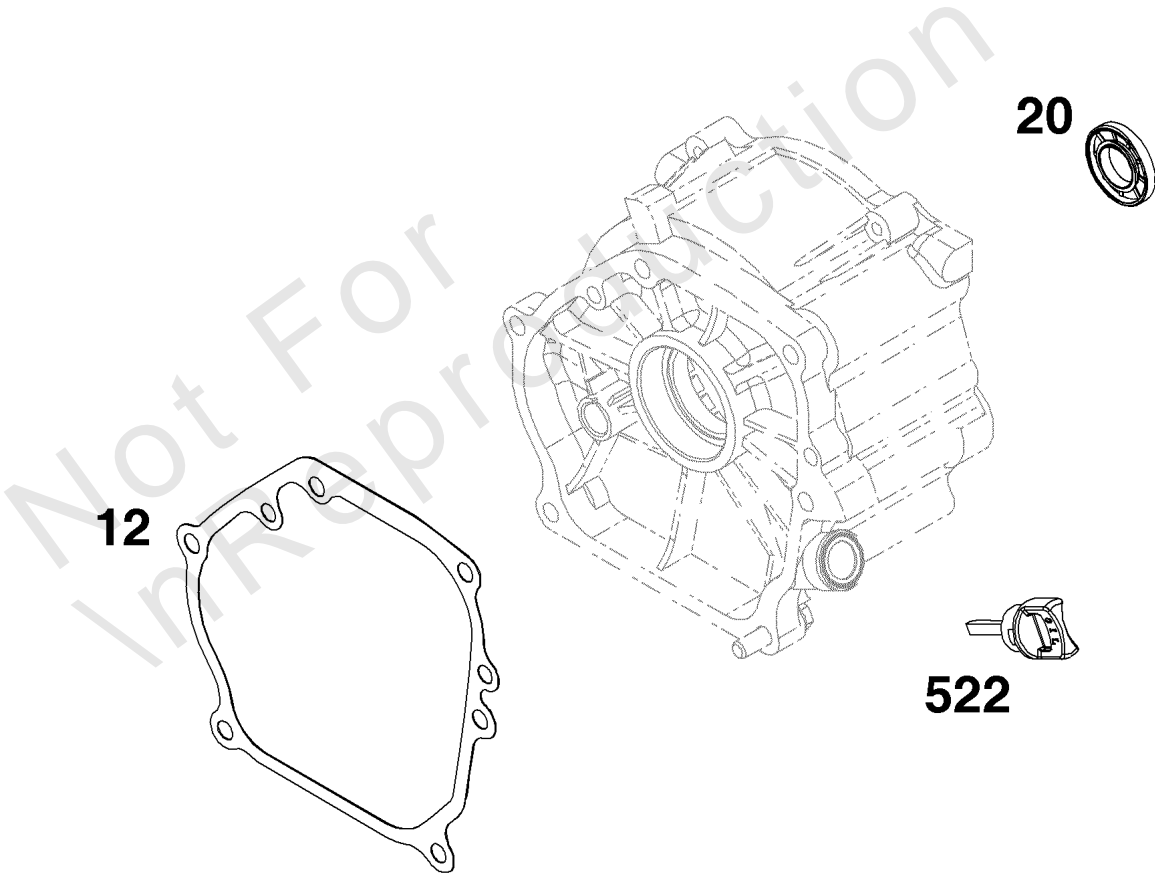

Not For
In Reproduction

968

535

Air Cleaner Group

| REF NO | PART NO | QTY | DESCRIPTION |
|--------|---------|-----|--------------------------|
| 535 | 704927 | | FILTER, Air Cleaner Foam |
| 968 | 595307 | | COVER, Air Cleaner |

Not For InReproduction

Carburetor Group

| REF NO | PART NO | QTY | DESCRIPTION |
|--------|---------|-----|---|
| 118 | ----- | | JET, Main -(High Altitude) (Part Information located in Service Parts and Tools Group) |
| 121 | ----- | | KIT, Carburetor Overhaul -(Part Information located in Service Parts and Tools Group) |
| 125 | 704930 | | CARBURETOR |

Not For In Reproduction

Crankcase/Sump and Lubrication Group

| REF NO | PART NO | QTY | DESCRIPTION |
|---------------|----------------|------------|---------------------|
| 12 | 704970 | | GASKET, Crankcase |
| 20 | 595308 | | SEAL, Oil |
| 522 | 704945 | | PLUG, Dipstick/Fill |

1022

337

7

Cylinder Head Group

| REF NO | PART NO | QTY | DESCRIPTION |
|--------|---------|-----|-----------------------|
| 7 | 704961 | | GASKET, Cylinder Head |
| 337 | 704948 | | PLUG, Spark |
| 1022 | 704957 | | GASKET, Rocker Cover |