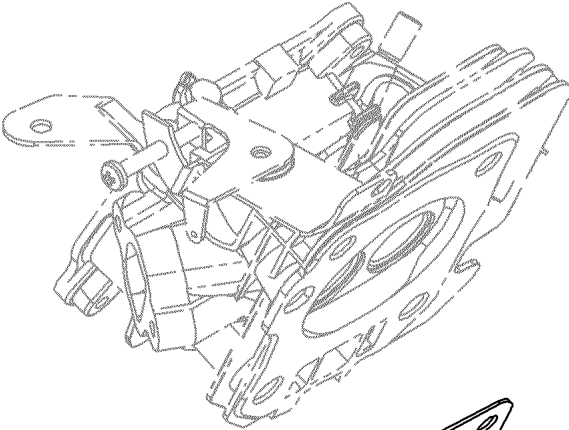

1022

337

7

Cylinder Head Group

| REF NO | PART NO | QTY | DESCRIPTION |
|--------|---------|-----|-----------------------|
| 7 | 704961 | | GASKET, Cylinder Head |
| 337 | 704948 | | PLUG, Spark |
| 1022 | 704957 | | GASKET, Rocker Cover |