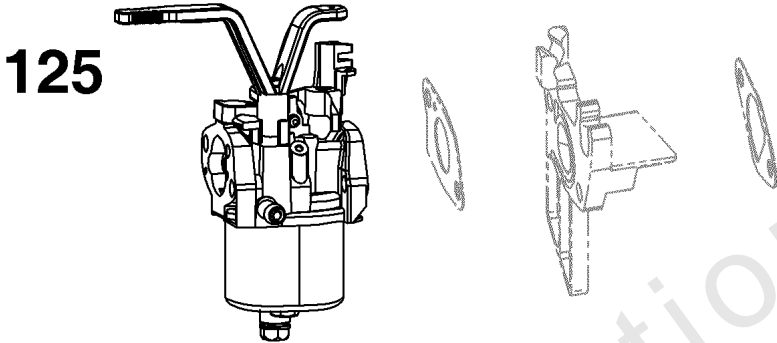

Not For
In Reproduction

968

535

Air Cleaner Group

| REF NO | PART NO | QTY | DESCRIPTION |
|--------|---------|-----|--------------------------|
| 535 | 704927 | | FILTER, Air Cleaner Foam |
| 968 | 595307 | | COVER, Air Cleaner |

Not For InReproduction

Carburetor Group

| REF NO | PART NO | QTY | DESCRIPTION |
|--------|---------|-----|---|
| 118 | ----- | | JET, Main -(High Altitude) (Part Information located in Service Parts and Tools Group) |
| 121 | ----- | | KIT, Carburetor Overhaul -(Part Information located in Service Parts and Tools Group) |
| 125 | 704930 | | CARBURETOR |