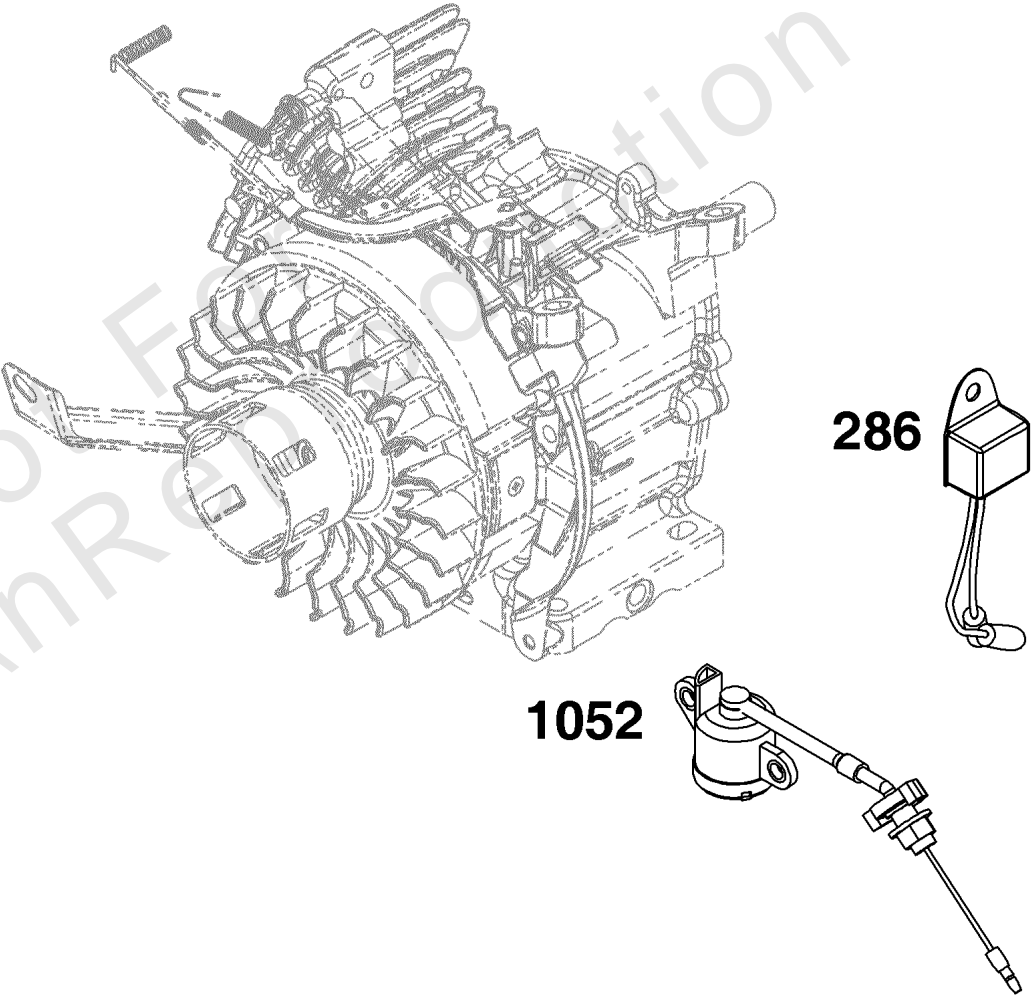

Crankcase/Sump and Lubrication Group

REF NO	PART NO	QTY	DESCRIPTION
12	704970		GASKET, Crankcase
20	595308		SEAL, Oil
522	704945		PLUG, Dipstick/Fill

Not For In Reproduction