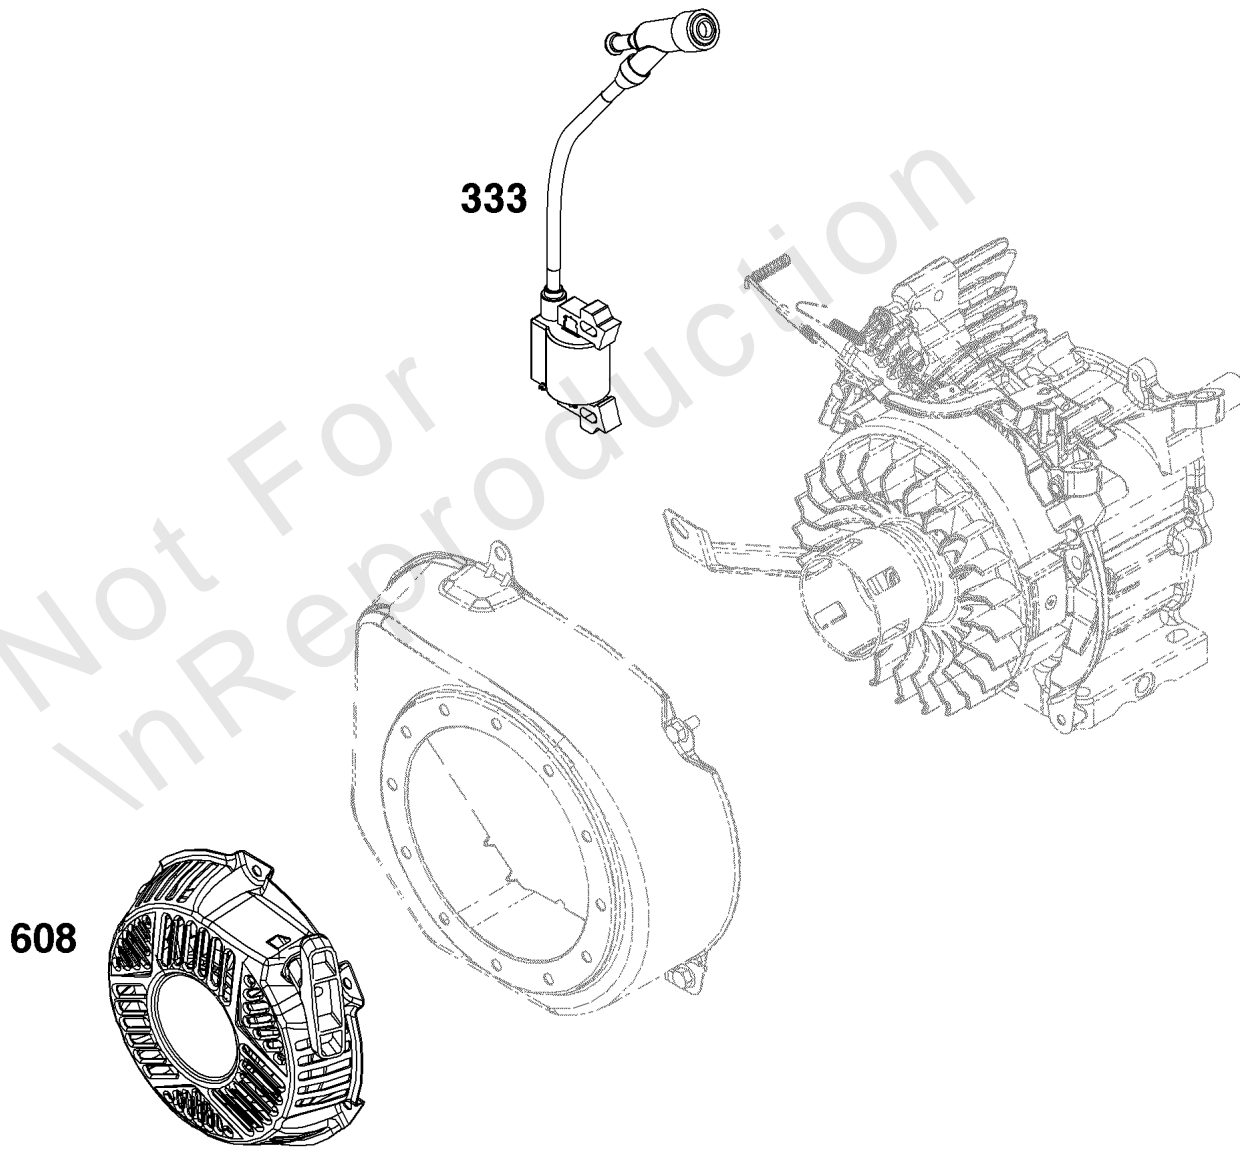

Flywheel, Ignition, and Starter Group

REF NO	PART NO	QTY	DESCRIPTION
333	704950		ARMATURE, Magneto
608	704942		STARTER, Rewind

Not For In Reproduction