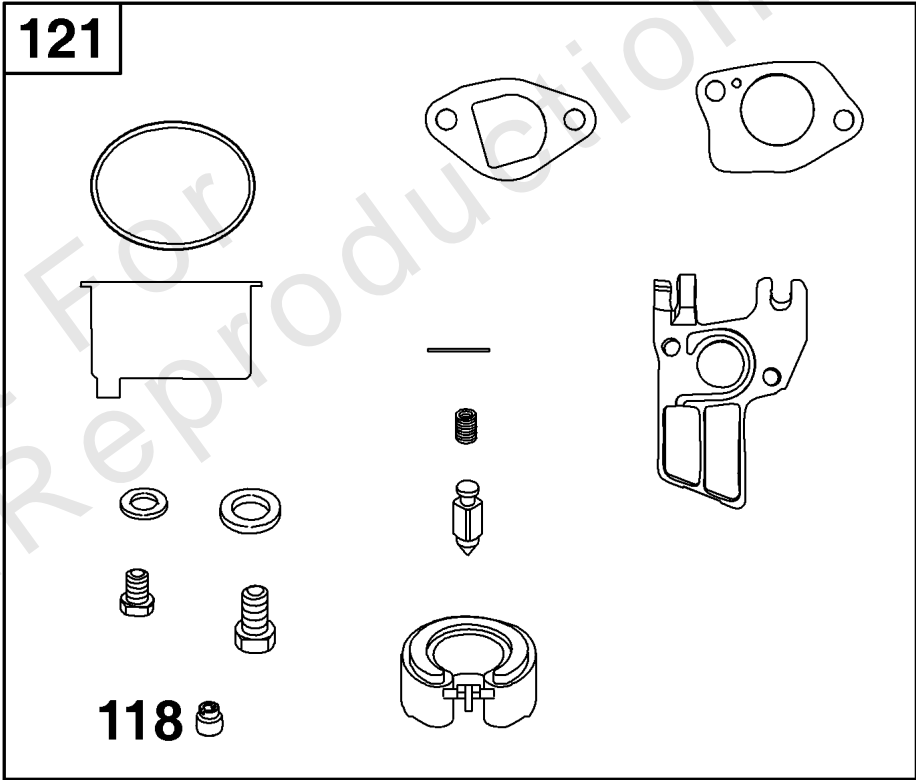

Service Parts and Tools Group

REF NO	PART NO	QTY	DESCRIPTION
118	704937		JET, Main -(High Altitude) (3000 - 6000 Feet)
118	704938		JET, Main -(High Altitude) (6000 - 8000 Feet)
121	704933		KIT, Carburetor Overhaul

Not For In Reproduction