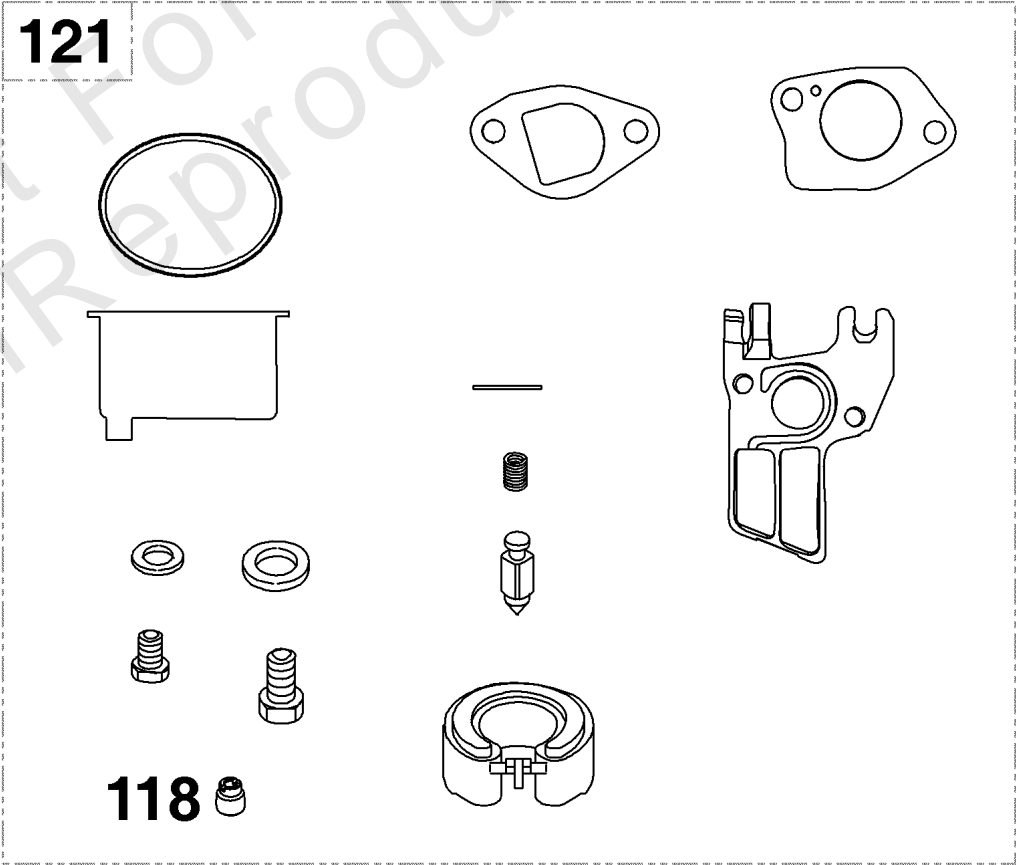

Carburetor Group

REF NO	PART NO	QTY	DESCRIPTION
118	-----		JET, Main -(High Altitude) (Part Information located in Service Parts and Tools Group)
121	-----		KIT, Carburetor Overhaul -(Part Information located in Service Parts and Tools Group)
125	704930		CARBURETOR

Not For In Reproduction