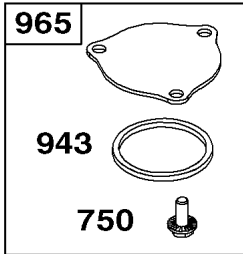

REF NO	PART NO	QTY	DESCRIPTION
23	597504	1	FLYWHEEL
24	222698S	1	KEY, Flywheel
37	595290	1	GUARD, Flywheel -(Without Brake Cut Out)
58	591108	1	ROPE, Starter
60	281434S	1	GRIP, Starter Rope
65	590586	3	SCREW -(Rewind Starter)
75	691736	1	WASHER -(Flywheel)
78	793480	2	SCREW -(Flywheel Guard)
332	690662	1	NUT -(Flywheel)
333	595554	1	ARMATURE, Magneto
334	793454	2	SCREW -(Magneto Armature)
363	19203	1	PULLER, Flywheel
608	597268	1	STARTER, Rewind
635	692076	1	BOOT, Spark Plug

Fuel Supply Group

REF NO	PART NO	QTY	DESCRIPTION
187	791766	1	LINE, Fuel
601	791850	2	CLAMP, Hose
957	596206	1	CAP, Fuel Tank
972	596207	1	TANK, Fuel

Not For In Reproduction

718

1055

22

20

Sump and Lubrication Group

REF NO	PART NO	QTY	DESCRIPTION
4	592941	1	SUMP, Engine
12	692232	1	GASKET, Crankcase
15	691680		PLUG, Oil Drain
20	399781S	1	SEAL, Oil -(PTO Side)
22	691092	7	SCREW -(Crankcase Cover/Sump)
43	593912	1	SLINGER, Governor/Oil
523	796503	1	DIPSTICK
524	691876	1	SEAL, O-Ring -(Dipstick Tube)
718	-----	2	PIN, Locating -(Part information located in Cylinder Group.)
737	691147	3	SCREW -(Oil Filter Adapter)
750	692511	2	SCREW -(Oil Pump Cover)
842	691031	1	SEAL, O-Ring -(Dipstick Cap)
847	596092	1	DIPSTICK/TUBE ASSEMBLY
943	692514	1	SEAL, O-Ring -(Oil Pump Cover)
965	692507	1	COVER, Oil Pump
988	692515	1	GASKET, Oil Adapter
1024	692508	1	PUMP, Oil
1027	795990	1	FILTER, Oil
1028	796522	1	ADAPTER, Oil Filter
1055	796524	1	TUBE, Oil Pump
1548	798538	1	BEARING, Ball -(Crankcase Cover/Sump)