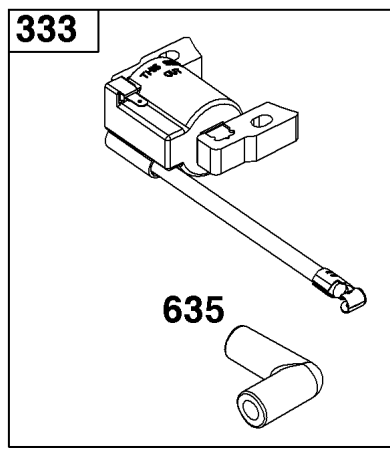

Flywheel, Ignition, and Starter Group

REF NO	PART NO	QTY	DESCRIPTION
23	597504	1	FLYWHEEL
24	222698S	1	KEY, Flywheel
37	595290	1	GUARD, Flywheel -(Without Brake Cut Out)
58	591108	1	ROPE, Starter
60	281434S	1	GRIP, Starter Rope
65	590586	3	SCREW -(Rewind Starter)
75	691736	1	WASHER -(Flywheel)
78	793480	2	SCREW -(Flywheel Guard)
332	690662	1	NUT -(Flywheel)
333	595554	1	ARMATURE, Magneto
334	793454	2	SCREW -(Magneto Armature)
363	19203	1	PULLER, Flywheel
608	597268	1	STARTER, Rewind
635	692076	1	BOOT, Spark Plug