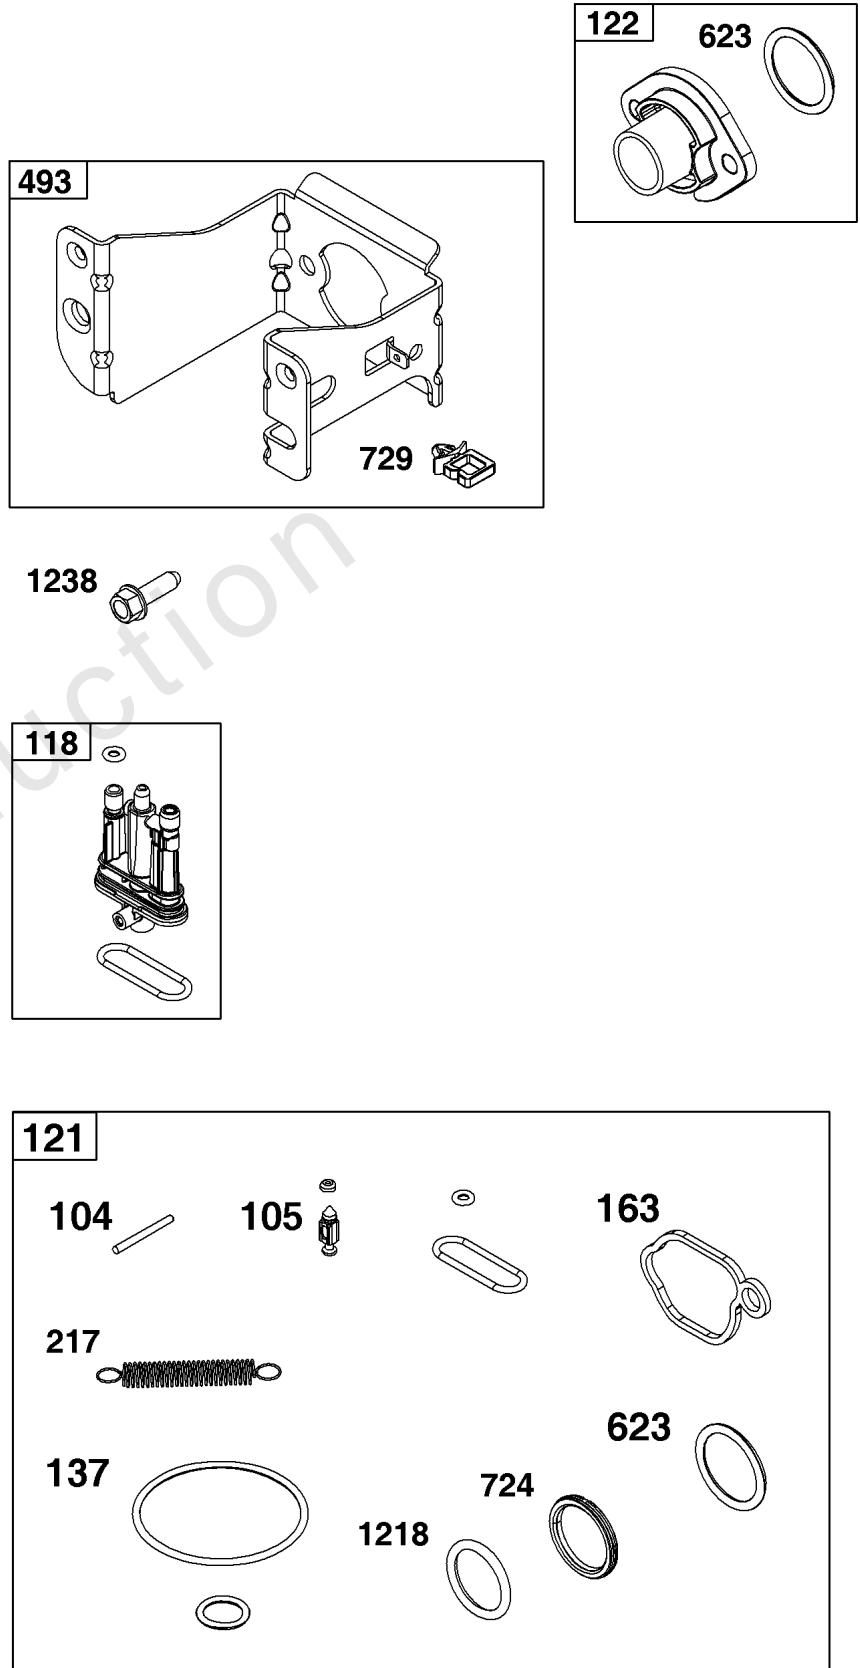

Carburetor Group

REF NO	PART NO	QTY	DESCRIPTION
104	590558	1	PIN, Float Hinge
105	594581	1	VALVE, Float Needle
117	597270	1	JET, Main -(Standard)
118	597331	1	JET, Main -(High Altitude)
121	594636	1	KIT, Carburetor Overhaul -(Service Kits may include extra parts not specific to this engine.)
122	590549	1	SPACER, Carburetor
125	597269	1	CARBURETOR
133	591120	1	FLOAT, Carburetor
137	594633	1	GASKET, Float Bowl
163	799580	1	GASKET, Air Cleaner -(Air Cleaner)
217	590740	1	SPRING, Choke Return
493	593330	1	BRACKET, Mounting
623	799581	1	SEAL, O-Ring
724	697478	1	RETAINER, Seal
729	594752	1	CLIP, Wire
951	591104	1	LEVER, Choke
975	594632	1	BOWL, Float
1127	590554	2	SCREW -(Float Bowl to Carburetor Body)
1218	270344S	1	SEAL, O-Ring -(Carburetor)
1238	590562	2	SCREW -(Carburetor Spacer)