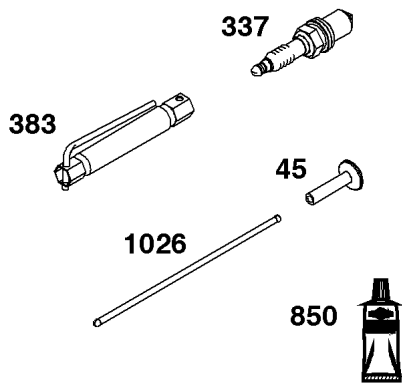

Not For InReproduction

Crankshaft Group

REF NO	PART NO	QTY	DESCRIPTION
16	597407	1	CRANKSHAFT
24	222698S	1	KEY, Flywheel
25	591284	1	PISTON ASSEMBLY
25	591285	1	PISTON ASSEMBLY -(.020" Oversize)
26	591286	1	SET, Ring
26	591287	1	SET, Ring -(.020" Oversize)
27	691588	1	LOCK, Piston Pin
28	298909	1	PIN, Piston
29	796470	1	ROD, Connecting
32	691664	1	SCREW -(Connecting Rod)(Short)
32A	695759	1	SCREW -(Connecting Rod)(Long)
46	694040	1	CAMSHAFT
598	592587	1	SHIM, End Play
741	797521	1	GEAR, Timing

Not For
InRproduction

Cylinder Head Group

REF NO	PART NO	QTY	DESCRIPTION
5	597267	1	HEAD, Cylinder
7	796475	1	GASKET, Cylinder Head
13	799277	4	SCREW -(Cylinder Head)
33	499642	1	VALVE, Exhaust
34	795443	1	VALVE, Intake
35	597303	1	SPRING, Valve -(Intake)
36	597303	1	SPRING, Valve -(Exhaust)
40	692194	2	RETAINER, Valve
45	690977	2	TAPPET, Valve
155	597311	1	PLATE, Cylinder Head
192	796631	2	ADJUSTER, Rocker Arm
238	691300	2	CAP, Valve
337	692051	1	PLUG, Spark
383	19576S	1	WRENCH, Spark Plug
623	-----	1	SEAL, O-Ring -(Part information located in Carburetor Group.)
718	690959	2	PIN, Locating
830	597315	2	STUD, Rocker Arm
850	100106	1	SEALANT, Liquid
868	597316	1	SEAL, Valve
914	591103	4	SCREW -(Rocker Cover)
1022	597318	1	GASKET, Rocker Cover
1023	597280	1	COVER, Rocker
1026	796481	2	ROD, Push
1029	691230	2	ARM, Rocker