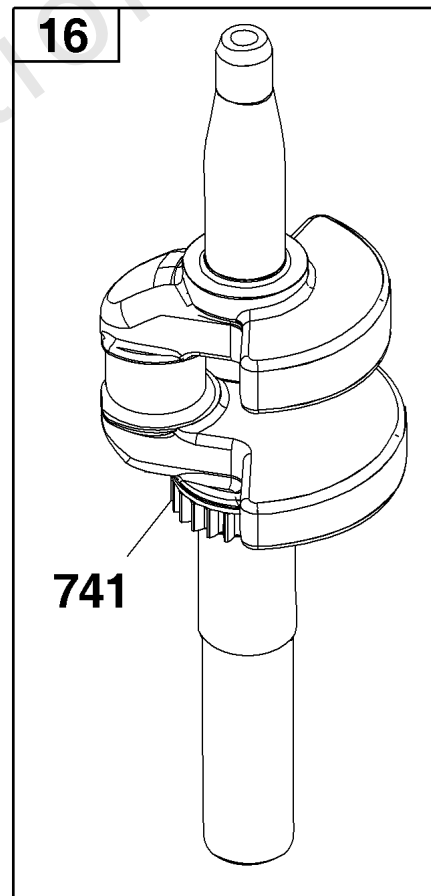

Not For In Reproduction

Carburetor Group

REF NO	PART NO	QTY	DESCRIPTION
104	590558	1	PIN, Float Hinge
105	594581	1	VALVE, Float Needle
117	597270	1	JET, Main -(Standard)
118	597331	1	JET, Main -(High Altitude)
121	594636	1	KIT, Carburetor Overhaul -(Service Kits may include extra parts not specific to this engine.)
122	590549	1	SPACER, Carburetor
125	597269	1	CARBURETOR
133	591120	1	FLOAT, Carburetor
137	594633	1	GASKET, Float Bowl
163	799580	1	GASKET, Air Cleaner -(Air Cleaner)
217	590740	1	SPRING, Choke Return
493	593330	1	BRACKET, Mounting
623	799581	1	SEAL, O-Ring
724	697478	1	RETAINER, Seal
729	594752	1	CLIP, Wire
951	591104	1	LEVER, Choke
975	594632	1	BOWL, Float
1127	590554	2	SCREW -(Float Bowl to Carburetor Body)
1218	270344S	1	SEAL, O-Ring -(Carburetor)
1238	590562	2	SCREW -(Carburetor Spacer)

Not For
In Reproduction

Controls Group

REF NO	PART NO	QTY	DESCRIPTION
188	793480	2	SCREW -(Control Bracket)
202	597337	1	LINK, Mechanical Governor
209	597439	1	SPRING, Governor
222	597273	1	BRACKET, Control
227	597336	1	LEVER, Governor Control
265	691024	1	CLAMP, Casing
267	692577	1	SCREW -(Casing Clamp)
356	692390	1	WIRE, Stop
401	597323	1	LINK, Choke
505	597312	1	NUT -(Governor Control Lever)
562	793514	1	BOLT -(Governor Lever)

Not For InReproduction

Crankshaft Group

REF NO	PART NO	QTY	DESCRIPTION
16	597407	1	CRANKSHAFT
24	222698S	1	KEY, Flywheel
25	591284	1	PISTON ASSEMBLY
25	591285	1	PISTON ASSEMBLY -(.020" Oversize)
26	591286	1	SET, Ring
26	591287	1	SET, Ring -(.020" Oversize)
27	691588	1	LOCK, Piston Pin
28	298909	1	PIN, Piston
29	796470	1	ROD, Connecting
32	691664	1	SCREW -(Connecting Rod)(Short)
32A	695759	1	SCREW -(Connecting Rod)(Long)
46	694040	1	CAMSHAFT
598	592587	1	SHIM, End Play
741	797521	1	GEAR, Timing