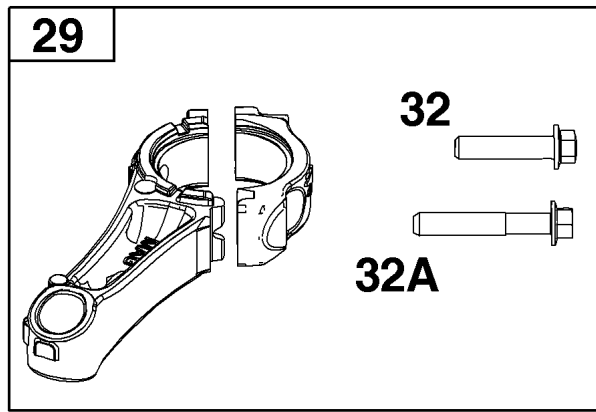

Not For In Reproduction

Carburetor Group

REF NO	PART NO	QTY	DESCRIPTION
104	590558	1	PIN, Float Hinge
105	594581	1	VALVE, Float Needle
117	597270	1	JET, Main -(Standard)
118	597331	1	JET, Main -(High Altitude)
121	594636	1	KIT, Carburetor Overhaul -(Service Kits may include extra parts not specific to this engine.)
122	590549	1	SPACER, Carburetor
125	597269	1	CARBURETOR
133	591120	1	FLOAT, Carburetor
137	594633	1	GASKET, Float Bowl
163	799580	1	GASKET, Air Cleaner -(Air Cleaner)
217	590740	1	SPRING, Choke Return
493	593330	1	BRACKET, Mounting
623	799581	1	SEAL, O-Ring
724	697478	1	RETAINER, Seal
729	594752	1	CLIP, Wire
951	591104	1	LEVER, Choke
975	594632	1	BOWL, Float
1127	590554	2	SCREW -(Float Bowl to Carburetor Body)
1218	270344S	1	SEAL, O-Ring -(Carburetor)
1238	590562	2	SCREW -(Carburetor Spacer)

Not For
In Reproduction

Controls Group

REF NO	PART NO	QTY	DESCRIPTION
188	793480	2	SCREW -(Control Bracket)
202	597337	1	LINK, Mechanical Governor
209	597439	1	SPRING, Governor
222	597273	1	BRACKET, Control
227	597336	1	LEVER, Governor Control
265	691024	1	CLAMP, Casing
267	692577	1	SCREW -(Casing Clamp)
356	692390	1	WIRE, Stop
401	597323	1	LINK, Choke
505	597312	1	NUT -(Governor Control Lever)
562	793514	1	BOLT -(Governor Lever)

Not For InReproduction

Crankshaft Group

REF NO	PART NO	QTY	DESCRIPTION
16	597407	1	CRANKSHAFT
24	222698S	1	KEY, Flywheel
25	591284	1	PISTON ASSEMBLY
25	591285	1	PISTON ASSEMBLY -(.020" Oversize)
26	591286	1	SET, Ring
26	591287	1	SET, Ring -(.020" Oversize)
27	691588	1	LOCK, Piston Pin
28	298909	1	PIN, Piston
29	796470	1	ROD, Connecting
32	691664	1	SCREW -(Connecting Rod)(Short)
32A	695759	1	SCREW -(Connecting Rod)(Long)
46	694040	1	CAMSHAFT
598	592587	1	SHIM, End Play
741	797521	1	GEAR, Timing