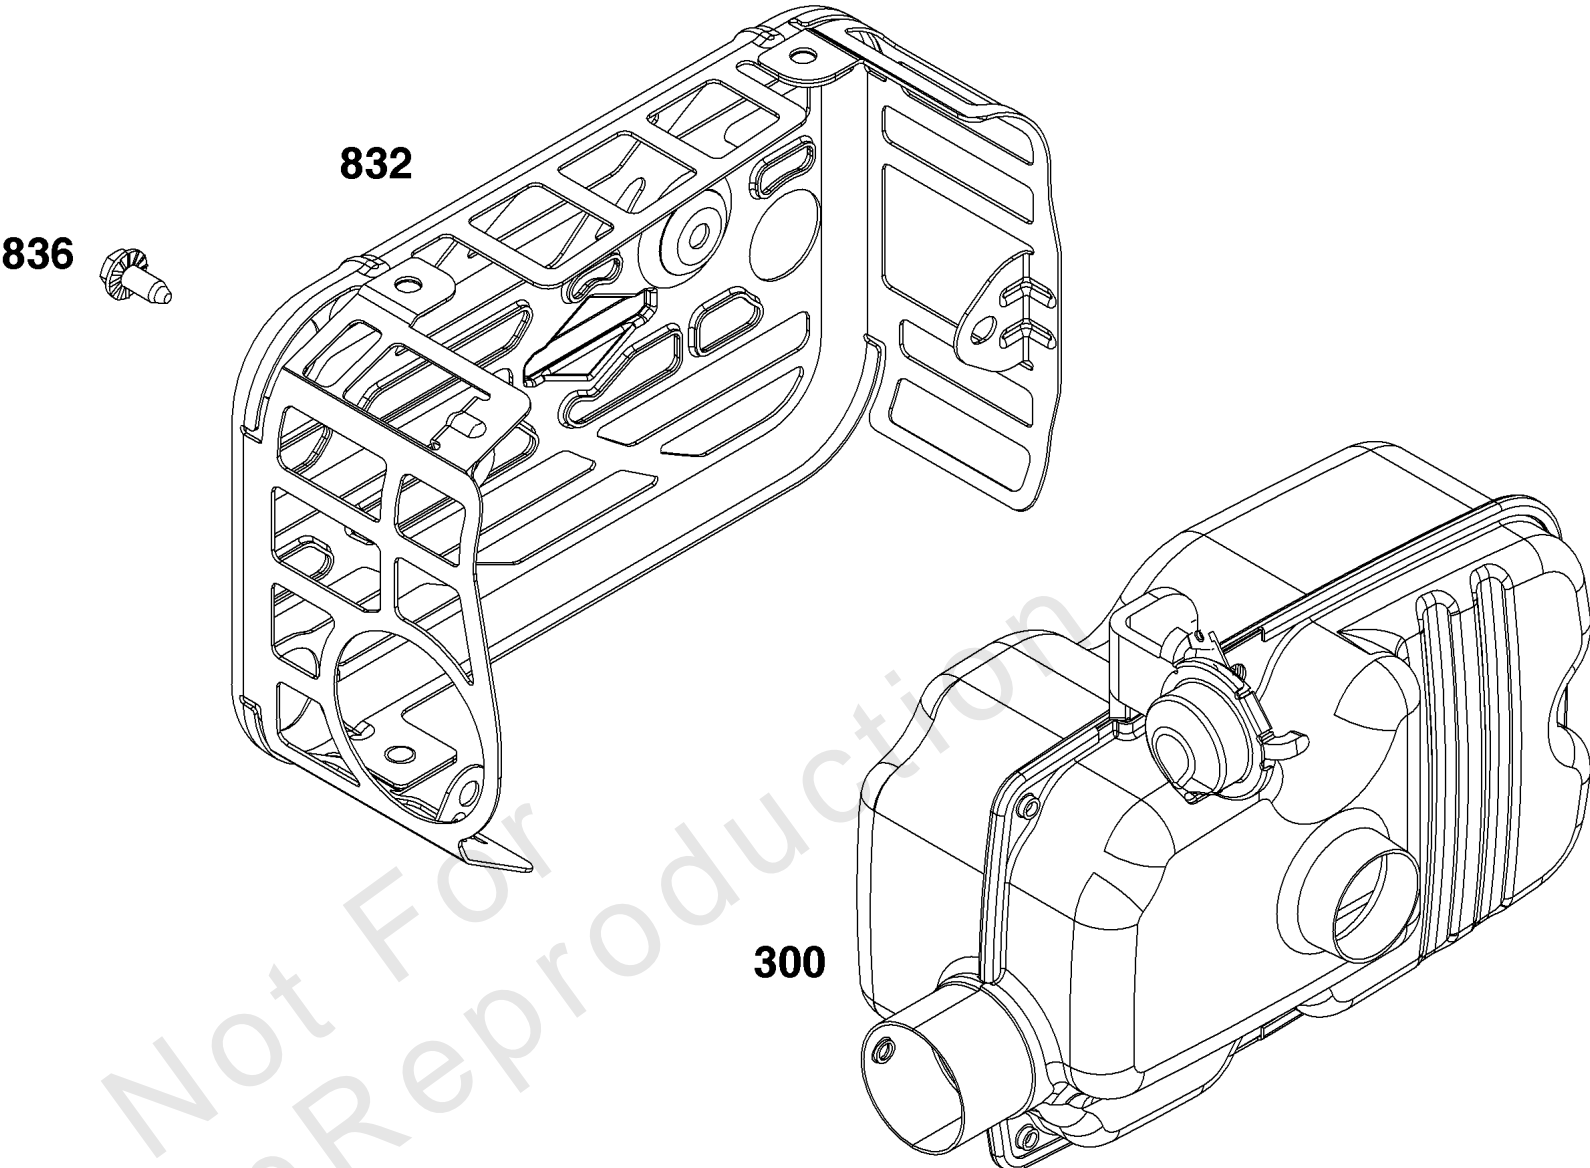

Not For
InReproduction

Exhaust Group

REF NO	PART NO	QTY	DESCRIPTION
300	597288	1	MUFFLER -(With Thermostat)
832	597405	1	GUARD, Muffler
836	690661	4	SCREW -(Muffler Guard)

Not For In Reproduction