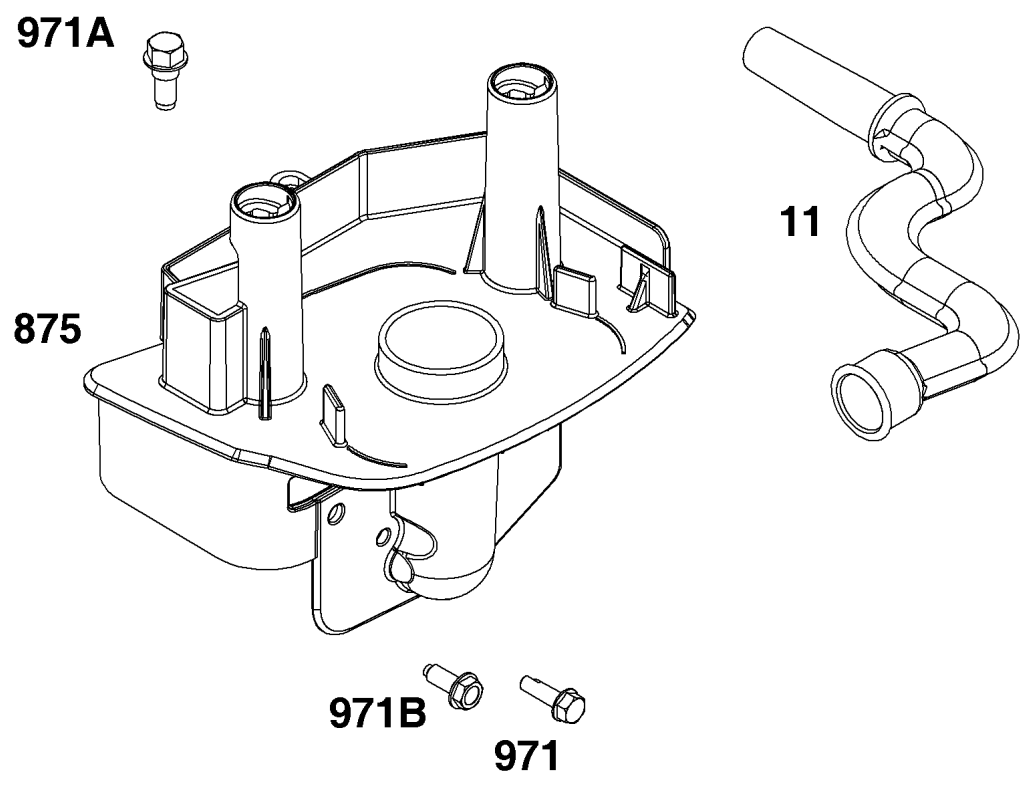

Parts Manual

Mfg. No: 123P32-0031-H5

Model Components	Page
Air Cleaner Group.....	4
Blower Housing.....	6
Carburetor Group.....	8
Controls Group.....	10
Crankshaft Group.....	12
Cylinder Group.....	14
Cylinder Head Group.....	16
Exhaust Group.....	18
Flywheel, Ignition, and Starter Group.....	20
Fuel Supply Group.....	22
Sump and Lubrication Group.....	24

Not For
In Reproduction

Air Cleaner Group

REF NO	PART NO	QTY	DESCRIPTION
11	597409	1	TUBE, Breather
445	597265	1	FILTER, A/C Cartridge
467	597244	2	KNOB, Air Cleaner Cover
875	597264	1	BASE, Air Cleaner
967	597266	1	FILTER, Pre Cleaner
968	597263	1	COVER, Air Cleaner
971	590552	2	SCREW -(Air Cleaner Base to Carburetor/Throttle Body)
971A	597410	1	SCREW -(Air Cleaner Base to Carburetor/Throttle Body)
971B	793480	1	SCREW

Not For
In Reproduction

Controls Group

REF NO	PART NO	QTY	DESCRIPTION
188	793480	2	SCREW -(Control Bracket)
202	597337	1	LINK, Mechanical Governor
209	597439	1	SPRING, Governor
222	597273	1	BRACKET, Control
227	597336	1	LEVER, Governor Control
265	691024	1	CLAMP, Casing
267	692577	1	SCREW -(Casing Clamp)
356	692390	1	WIRE, Stop
401	597323	1	LINK, Choke
505	597312	1	NUT -(Governor Control Lever)
562	793514	1	BOLT -(Governor Lever)

Not For InReproduction

Crankshaft Group

REF NO	PART NO	QTY	DESCRIPTION
16	597407	1	CRANKSHAFT
24	222698S	1	KEY, Flywheel
25	591284	1	PISTON ASSEMBLY
25	591285	1	PISTON ASSEMBLY -(.020" Oversize)
26	591286	1	SET, Ring
26	591287	1	SET, Ring -(.020" Oversize)
27	691588	1	LOCK, Piston Pin
28	298909	1	PIN, Piston
29	796470	1	ROD, Connecting
32	691664	1	SCREW -(Connecting Rod)(Short)
32A	695759	1	SCREW -(Connecting Rod)(Long)
46	694040	1	CAMSHAFT
598	592587	1	SHIM, End Play
741	797521	1	GEAR, Timing