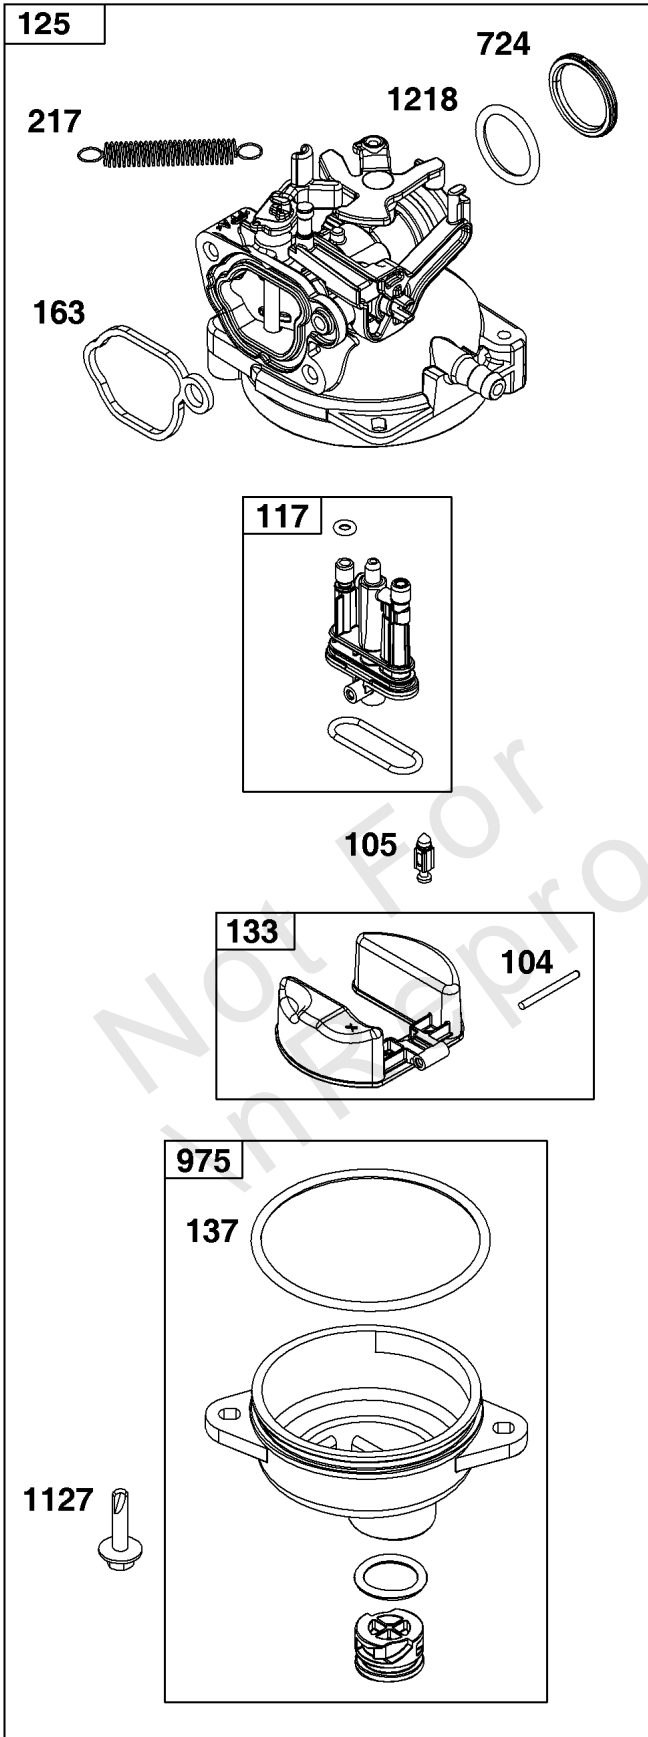

Not For
In Reproduction

Air Cleaner Group

REF NO	PART NO	QTY	DESCRIPTION
11	597409	1	TUBE, Breather
445	597265	1	FILTER, A/C Cartridge
467	597244	2	KNOB, Air Cleaner Cover
875	597264	1	BASE, Air Cleaner
967	597266	1	FILTER, Pre Cleaner
968	597263	1	COVER, Air Cleaner
971	590552	2	SCREW -(Air Cleaner Base to Carburetor/Throttle Body)
971A	597410	1	SCREW -(Air Cleaner Base to Carburetor/Throttle Body)
971B	793480	1	SCREW

Not For In Reproduction

Carburetor Group

REF NO	PART NO	QTY	DESCRIPTION
104	590558	1	PIN, Float Hinge
105	594581	1	VALVE, Float Needle
117	597270	1	JET, Main -(Standard)
118	597331	1	JET, Main -(High Altitude)
121	594636	1	KIT, Carburetor Overhaul -(Service Kits may include extra parts not specific to this engine.)
122	590549	1	SPACER, Carburetor
125	597269	1	CARBURETOR
133	591120	1	FLOAT, Carburetor
137	594633	1	GASKET, Float Bowl
163	799580	1	GASKET, Air Cleaner -(Air Cleaner)
217	590740	1	SPRING, Choke Return
493	593330	1	BRACKET, Mounting
623	799581	1	SEAL, O-Ring
724	697478	1	RETAINER, Seal
729	594752	1	CLIP, Wire
951	591104	1	LEVER, Choke
975	594632	1	BOWL, Float
1127	590554	2	SCREW -(Float Bowl to Carburetor Body)
1218	270344S	1	SEAL, O-Ring -(Carburetor)
1238	590562	2	SCREW -(Carburetor Spacer)

Not For
In Reproduction

Controls Group

REF NO	PART NO	QTY	DESCRIPTION
188	793480	2	SCREW -(Control Bracket)
202	597337	1	LINK, Mechanical Governor
209	597439	1	SPRING, Governor
222	597273	1	BRACKET, Control
227	597336	1	LEVER, Governor Control
265	691024	1	CLAMP, Casing
267	692577	1	SCREW -(Casing Clamp)
356	692390	1	WIRE, Stop
401	597323	1	LINK, Choke
505	597312	1	NUT -(Governor Control Lever)
562	793514	1	BOLT -(Governor Lever)