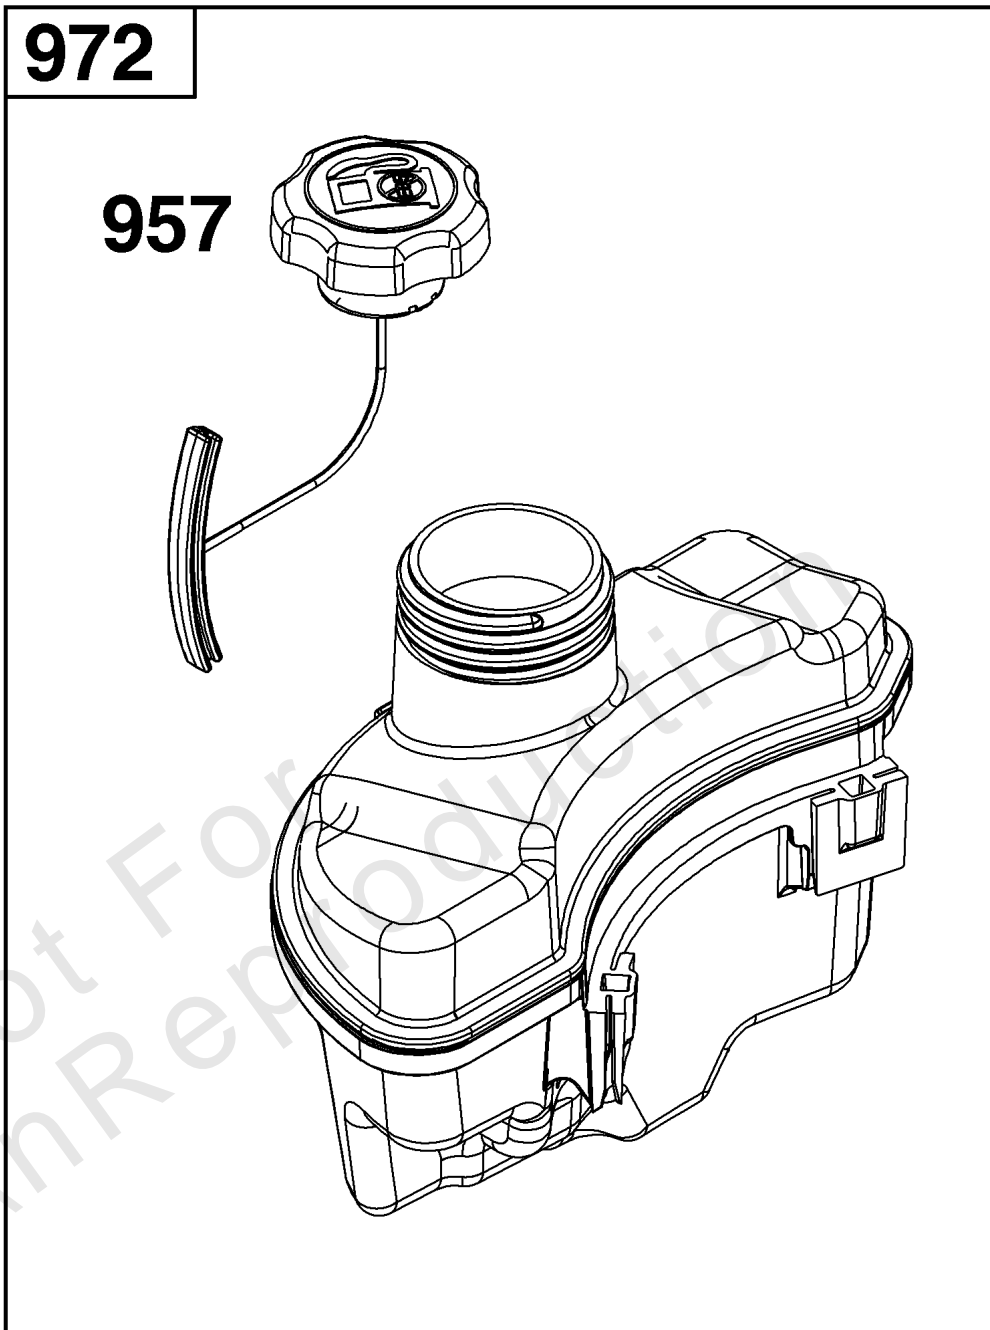

Not For
InRproduction

Cylinder Head Group

REF NO	PART NO	QTY	DESCRIPTION
5	597267	1	HEAD, Cylinder
7	796475	1	GASKET, Cylinder Head
13	799277	4	SCREW -(Cylinder Head)
33	499642	1	VALVE, Exhaust
34	795443	1	VALVE, Intake
35	597303	1	SPRING, Valve -(Intake)
36	597303	1	SPRING, Valve -(Exhaust)
40	692194	2	RETAINER, Valve
45	690977	2	TAPPET, Valve
155	597311	1	PLATE, Cylinder Head
192	796631	2	ADJUSTER, Rocker Arm
238	691300	2	CAP, Valve
337	692051	1	PLUG, Spark
383	19576S	1	WRENCH, Spark Plug
623	-----	1	SEAL, O-Ring -(Part information located in Carburetor Group.)
718	690959	2	PIN, Locating
830	597315	2	STUD, Rocker Arm
850	100106	1	SEALANT, Liquid
868	597316	1	SEAL, Valve
914	591103	4	SCREW -(Rocker Cover)
1022	597318	1	GASKET, Rocker Cover
1023	597280	1	COVER, Rocker
1026	796481	2	ROD, Push
1029	691230	2	ARM, Rocker

REF NO	PART NO	QTY	DESCRIPTION
23	597504	1	FLYWHEEL
24	222698S	1	KEY, Flywheel
37	595290	1	GUARD, Flywheel -(Without Brake Cut Out)
58	591108	1	ROPE, Starter
60	281434S	1	GRIP, Starter Rope
65	590586	3	SCREW -(Rewind Starter)
75	691736	1	WASHER -(Flywheel)
78	793480	2	SCREW -(Flywheel Guard)
332	690662	1	NUT -(Flywheel)
333	595554	1	ARMATURE, Magneto
334	793454	2	SCREW -(Magneto Armature)
363	19203	1	PULLER, Flywheel
608	597268	1	STARTER, Rewind
635	692076	1	BOOT, Spark Plug