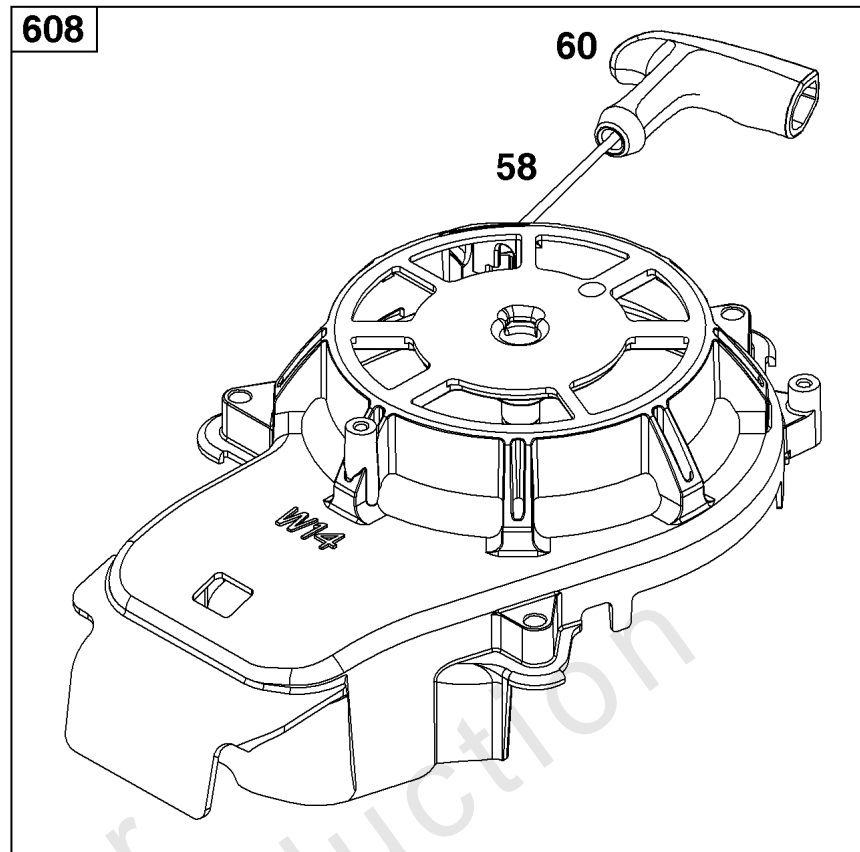

Flywheel, Ignition, and Starter Group

REF NO	PART NO	QTY	DESCRIPTION
23	597504	1	FLYWHEEL
24	222698S	1	KEY, Flywheel
37	595290	1	GUARD, Flywheel -(Without Brake Cut Out)
58	591108	1	ROPE, Starter
60	281434S	1	GRIP, Starter Rope
65	590586	3	SCREW -(Rewind Starter)
75	691736	1	WASHER -(Flywheel)
78	793480	2	SCREW -(Flywheel Guard)
332	690662	1	NUT -(Flywheel)
333	595554	1	ARMATURE, Magneto
334	793454	2	SCREW -(Magneto Armature)
363	19203	1	PULLER, Flywheel
608	597268	1	STARTER, Rewind
635	692076	1	BOOT, Spark Plug