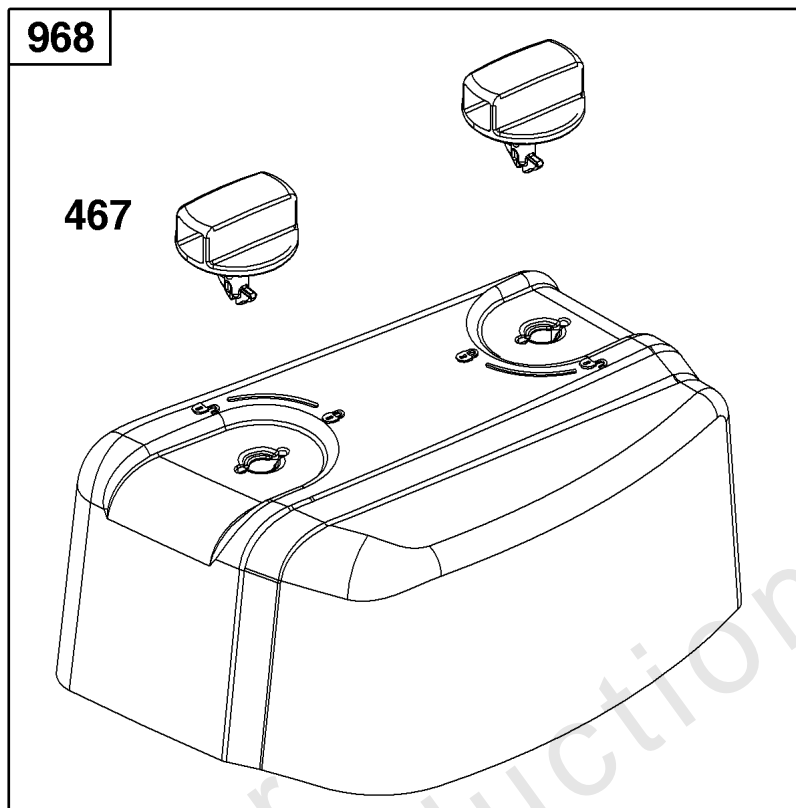

Not For
In Reproduction

Air Cleaner Group

REF NO	PART NO	QTY	DESCRIPTION
11	597409	1	TUBE, Breather
445	597265	1	FILTER, A/C Cartridge
467	597244	2	KNOB, Air Cleaner Cover
875	597264	1	BASE, Air Cleaner
967	597266	1	FILTER, Pre Cleaner
968	597263	1	COVER, Air Cleaner
971	590552	2	SCREW -(Air Cleaner Base to Carburetor/Throttle Body)
971A	597410	1	SCREW -(Air Cleaner Base to Carburetor/Throttle Body)
971B	793480	1	SCREW

Not For
In Reproduction

Controls Group

REF NO	PART NO	QTY	DESCRIPTION
188	793480	2	SCREW -(Control Bracket)
202	597337	1	LINK, Mechanical Governor
209	597439	1	SPRING, Governor
222	597273	1	BRACKET, Control
227	597336	1	LEVER, Governor Control
265	691024	1	CLAMP, Casing
267	692577	1	SCREW -(Casing Clamp)
356	692390	1	WIRE, Stop
401	597323	1	LINK, Choke
505	597312	1	NUT -(Governor Control Lever)
562	793514	1	BOLT -(Governor Lever)

Not For InReproduction

Crankshaft Group

REF NO	PART NO	QTY	DESCRIPTION
16	597407	1	CRANKSHAFT
24	222698S	1	KEY, Flywheel
25	591284	1	PISTON ASSEMBLY
25	591285	1	PISTON ASSEMBLY -(.020" Oversize)
26	591286	1	SET, Ring
26	591287	1	SET, Ring -(.020" Oversize)
27	691588	1	LOCK, Piston Pin
28	298909	1	PIN, Piston
29	796470	1	ROD, Connecting
32	691664	1	SCREW -(Connecting Rod)(Short)
32A	695759	1	SCREW -(Connecting Rod)(Long)
46	694040	1	CAMSHAFT
598	592587	1	SHIM, End Play
741	797521	1	GEAR, Timing