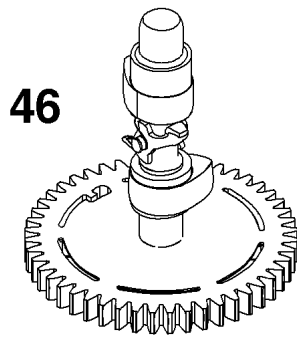

Not For In Reproduction

Carburetor Group

REF NO	PART NO	QTY	DESCRIPTION
104	590558	1	PIN, Float Hinge
105	594581	1	VALVE, Float Needle
117	597270	1	JET, Main -(Standard)
118	597331	1	JET, Main -(High Altitude)
121	594636	1	KIT, Carburetor Overhaul -(Service Kits may include extra parts not specific to this engine.)
122	590549	1	SPACER, Carburetor
125	597269	1	CARBURETOR
133	591120	1	FLOAT, Carburetor
137	594633	1	GASKET, Float Bowl
163	799580	1	GASKET, Air Cleaner -(Air Cleaner)
217	590740	1	SPRING, Choke Return
493	593330	1	BRACKET, Mounting
623	799581	1	SEAL, O-Ring
724	697478	1	RETAINER, Seal
729	594752	1	CLIP, Wire
951	591104	1	LEVER, Choke
975	594632	1	BOWL, Float
1127	590554	2	SCREW -(Float Bowl to Carburetor Body)
1218	270344S	1	SEAL, O-Ring -(Carburetor)
1238	590562	2	SCREW -(Carburetor Spacer)

Not For
In Reproduction

Controls Group

REF NO	PART NO	QTY	DESCRIPTION
188	793480	2	SCREW -(Control Bracket)
202	597337	1	LINK, Mechanical Governor
209	597439	1	SPRING, Governor
222	597273	1	BRACKET, Control
227	597336	1	LEVER, Governor Control
265	691024	1	CLAMP, Casing
267	692577	1	SCREW -(Casing Clamp)
356	692390	1	WIRE, Stop
401	597323	1	LINK, Choke
505	597312	1	NUT -(Governor Control Lever)
562	793514	1	BOLT -(Governor Lever)

Not For InReproduction

Crankshaft Group

REF NO	PART NO	QTY	DESCRIPTION
16	597407	1	CRANKSHAFT
24	222698S	1	KEY, Flywheel
25	591284	1	PISTON ASSEMBLY
25	591285	1	PISTON ASSEMBLY -(.020" Oversize)
26	591286	1	SET, Ring
26	591287	1	SET, Ring -(.020" Oversize)
27	691588	1	LOCK, Piston Pin
28	298909	1	PIN, Piston
29	796470	1	ROD, Connecting
32	691664	1	SCREW -(Connecting Rod)(Short)
32A	695759	1	SCREW -(Connecting Rod)(Long)
46	694040	1	CAMSHAFT
598	592587	1	SHIM, End Play
741	797521	1	GEAR, Timing