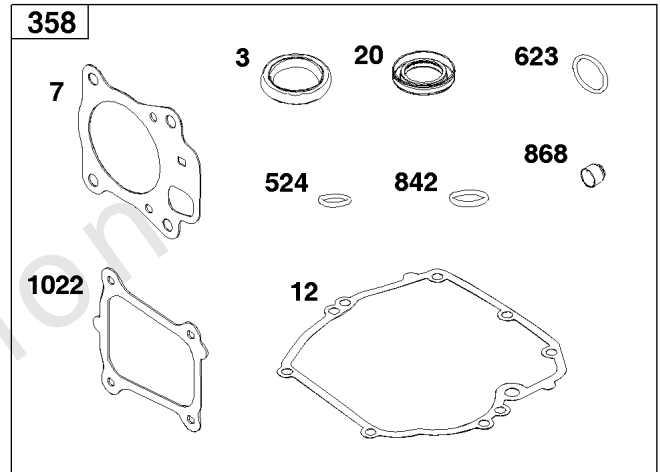

615

404

616

1264

1263

728

728

718

Not For Reproduction

Cylinder Group

REF NO	PART NO	QTY	DESCRIPTION
1	84002337	1	CYLINDER ASSEMBLY
2	796961	1	KIT, Bushing/Seal -(Magneto Side)
3	299819S	1	SEAL, Oil -(Magneto Side)
7	796475	1	GASKET, Cylinder Head
12	692232	1	GASKET, Crankcase
20	399781S	1	SEAL, Oil
358	597320	1	GASKET SET, Engine -(Service Kits may include extra parts not specific to this engine.)
404	690272	1	WASHER -(Governor Crank)
524	-----	1	SEAL, O-Ring -(Part information located in Crankcase Cover/Sump and Lubrication Group.)
615	690340	1	RETAINER, Governor Shaft
616	798327	1	CRANK, Governor
623	-----	1	SEAL, O-Ring -(Part information located in Carburetor Group.)
718	690959	2	PIN, Locating
725	597313	1	SHIELD, Heat
728	793480	2	SCREW -(Heat Shield)
842	-----	1	SEAL, O-Ring -(Part information located in Crankcase Cover/Sump and Lubrication Group.)
868	-----	1	SEAL, Valve -(Part information located in Cylinder Head Group.)
1022	-----	1	GASKET, Rocker Cover -(Part information located in Cylinder Head Group.)
1263	697124	1	REED, Breather
1264	793453	1	SCREW -(Breather Reed)
1319	794467	1	LABEL, Warning