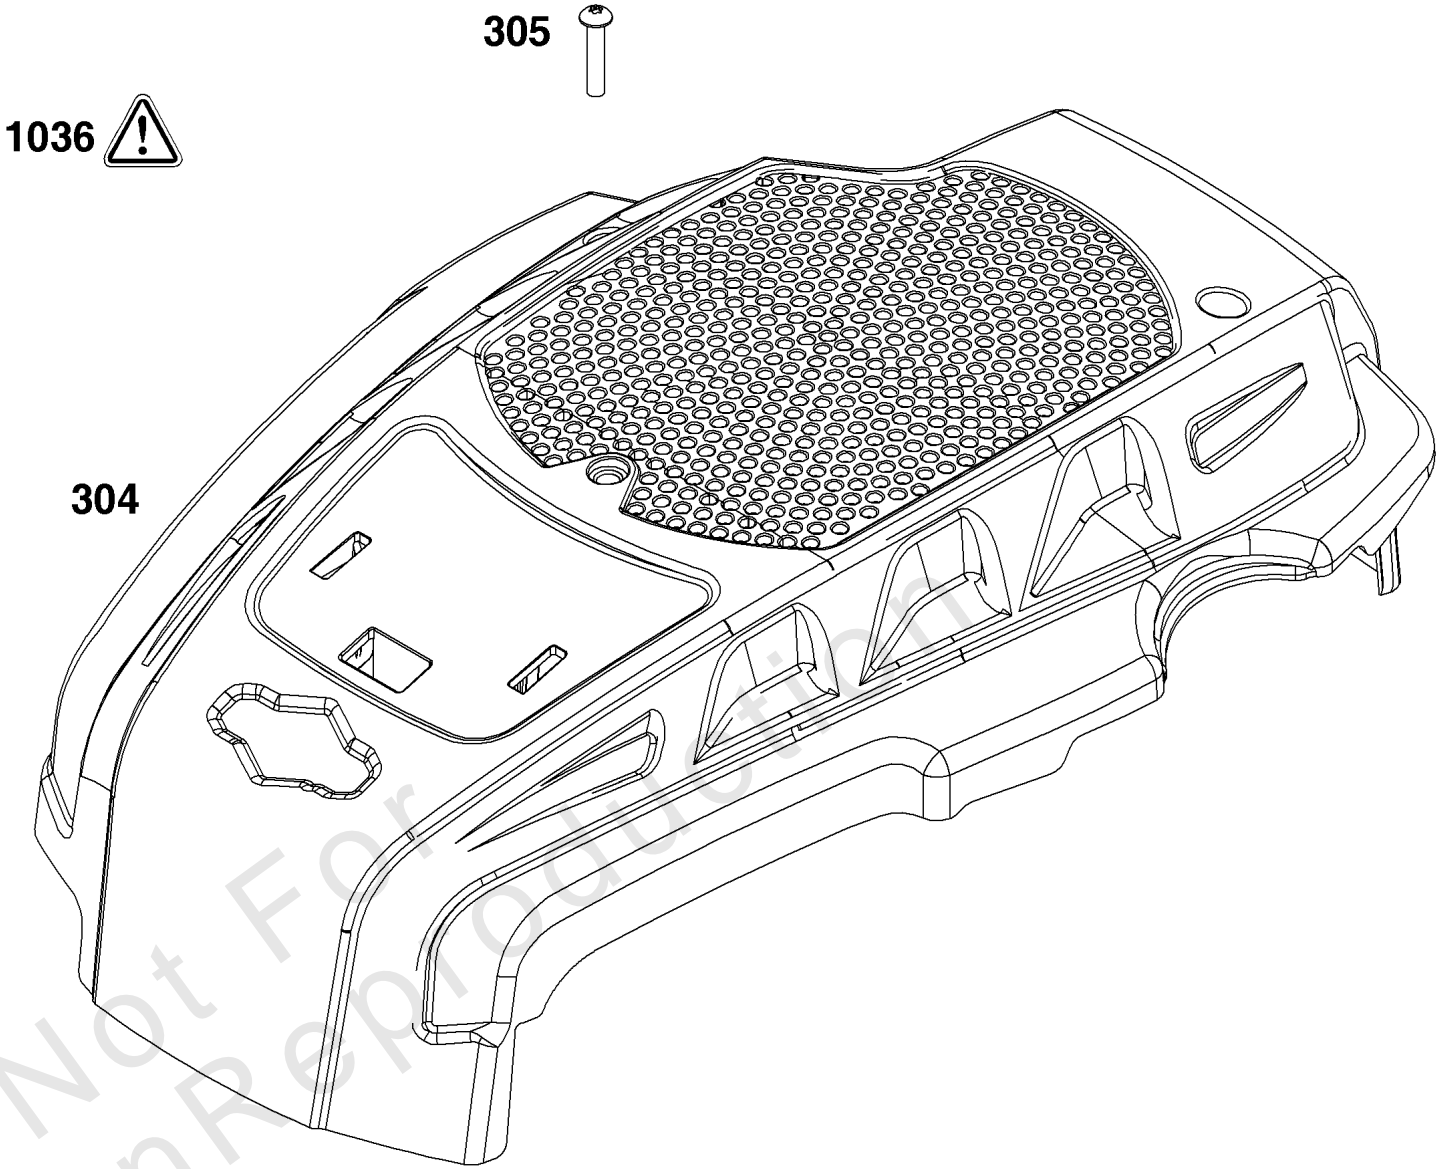

Blower Housing

REF NO	PART NO	QTY	DESCRIPTION
304	84003159	1	HOUSING, Blower
305	594115	3	SCREW -(Blower Housing)
1036	-----	1	LABEL, Emissions -(Available from a Briggs & Stratton Authorized Dealer)

Not For In Reproduction