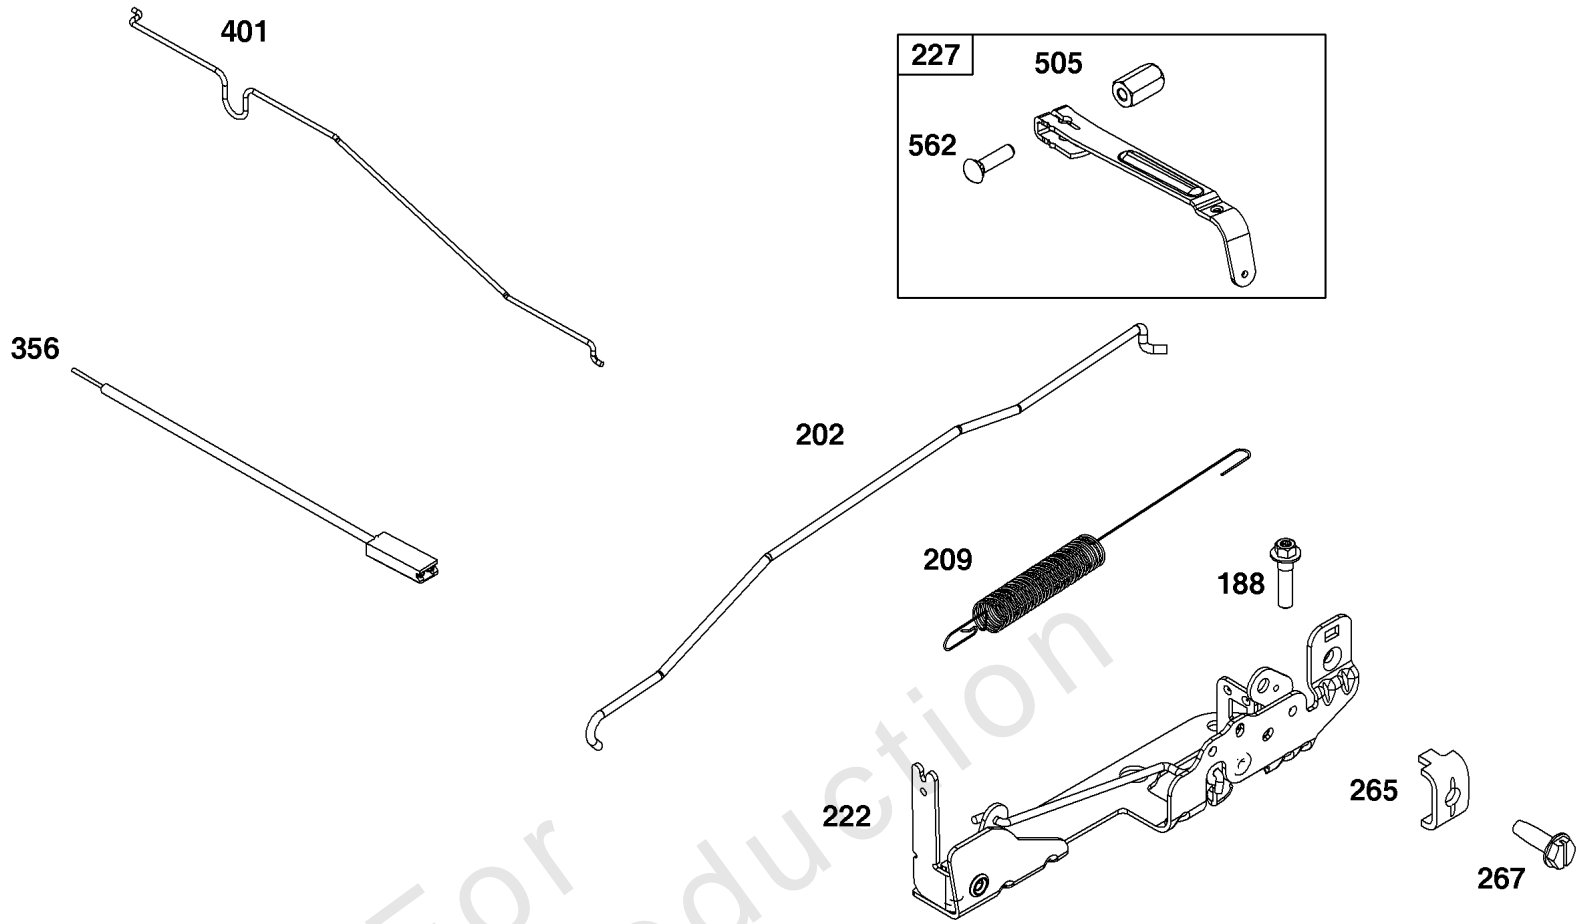

Not For In Reproduction

Carburetor Group

REF NO	PART NO	QTY	DESCRIPTION
104	590558	1	PIN, Float Hinge
105	594581	1	VALVE, Float Needle
117	597270	1	JET, Main -(Standard)
118	597331	1	JET, Main -(High Altitude)
121	594636	1	KIT, Carburetor Overhaul -(Service Kits may include extra parts not specific to this engine.)
122	590549	1	SPACER, Carburetor
125	597269	1	CARBURETOR
133	591120	1	FLOAT, Carburetor
137	594633	1	GASKET, Float Bowl
163	799580	1	GASKET, Air Cleaner -(Air Cleaner)
217	590740	1	SPRING, Choke Return
493	593330	1	BRACKET, Mounting
623	799581	1	SEAL, O-Ring
724	697478	1	RETAINER, Seal
729	594752	1	CLIP, Wire
951	591104	1	LEVER, Choke
975	594632	1	BOWL, Float
1127	590554	2	SCREW -(Float Bowl to Carburetor Body)
1218	270344S	1	SEAL, O-Ring -(Carburetor)
1238	590562	2	SCREW -(Carburetor Spacer)

Not For
In Reproduction

Controls Group

REF NO	PART NO	QTY	DESCRIPTION
188	793480	2	SCREW -(Control Bracket)
202	597337	1	LINK, Mechanical Governor
209	597439	1	SPRING, Governor
222	597273	1	BRACKET, Control
227	597336	1	LEVER, Governor Control
265	691024	1	CLAMP, Casing
267	692577	1	SCREW -(Casing Clamp)
356	692390	1	WIRE, Stop
401	597323	1	LINK, Choke
505	597312	1	NUT -(Governor Control Lever)
562	793514	1	BOLT -(Governor Lever)

Not For InReproduction

Crankshaft Group

REF NO	PART NO	QTY	DESCRIPTION
16	597407	1	CRANKSHAFT
24	222698S	1	KEY, Flywheel
25	591284	1	PISTON ASSEMBLY
25	591285	1	PISTON ASSEMBLY -(.020" Oversize)
26	591286	1	SET, Ring
26	591287	1	SET, Ring -(.020" Oversize)
27	691588	1	LOCK, Piston Pin
28	298909	1	PIN, Piston
29	796470	1	ROD, Connecting
32	691664	1	SCREW -(Connecting Rod)(Short)
32A	695759	1	SCREW -(Connecting Rod)(Long)
46	694040	1	CAMSHAFT
598	592587	1	SHIM, End Play
741	797521	1	GEAR, Timing