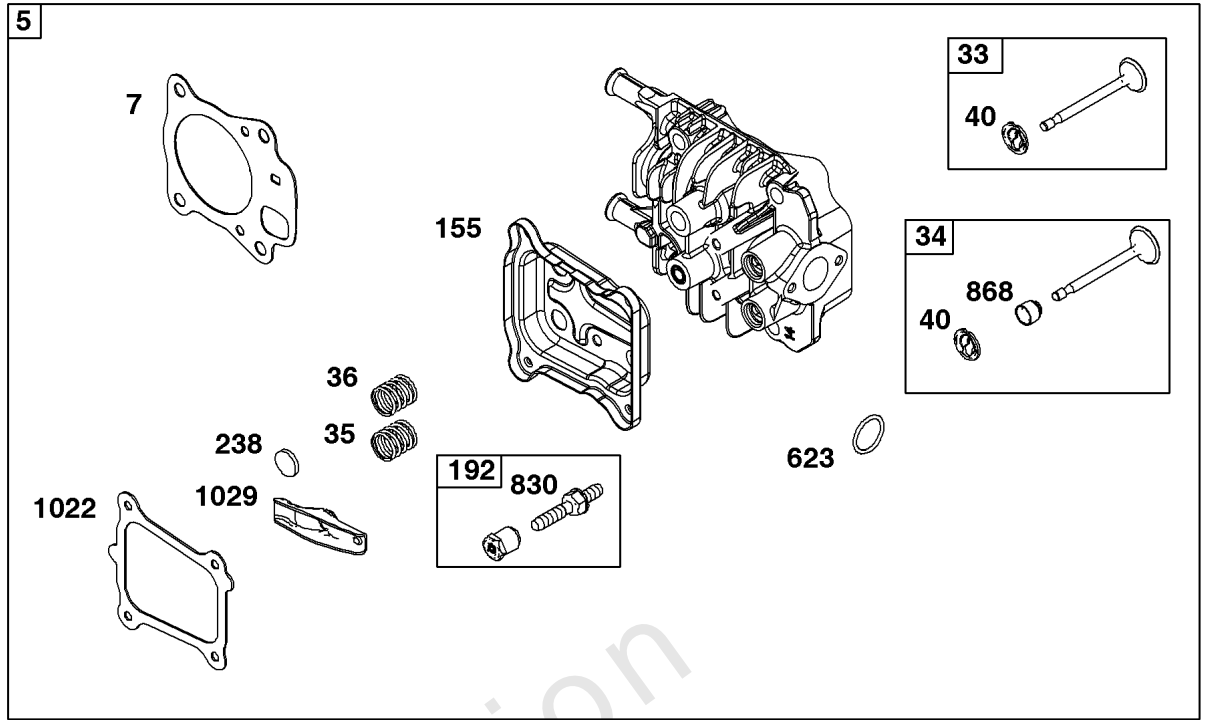

Not For InReproduction

Crankshaft Group

REF NO	PART NO	QTY	DESCRIPTION
16	597407	1	CRANKSHAFT
24	222698S	1	KEY, Flywheel
25	591284	1	PISTON ASSEMBLY
25	591285	1	PISTON ASSEMBLY -(.020" Oversize)
26	591286	1	SET, Ring
26	591287	1	SET, Ring -(.020" Oversize)
27	691588	1	LOCK, Piston Pin
28	298909	1	PIN, Piston
29	796470	1	ROD, Connecting
32	691664	1	SCREW -(Connecting Rod)(Short)
32A	695759	1	SCREW -(Connecting Rod)(Long)
46	694040	1	CAMSHAFT
598	592587	1	SHIM, End Play
741	797521	1	GEAR, Timing

Not For Reproduction

Cylinder Group

REF NO	PART NO	QTY	DESCRIPTION
1	84002337	1	CYLINDER ASSEMBLY
2	796961	1	KIT, Bushing/Seal -(Magneto Side)
3	299819S	1	SEAL, Oil -(Magneto Side)
7	796475	1	GASKET, Cylinder Head
12	692232	1	GASKET, Crankcase
20	399781S	1	SEAL, Oil
358	597320	1	GASKET SET, Engine -(Service Kits may include extra parts not specific to this engine.)
404	690272	1	WASHER -(Governor Crank)
524	-----	1	SEAL, O-Ring -(Part information located in Crankcase Cover/Sump and Lubrication Group.)
615	690340	1	RETAINER, Governor Shaft
616	798327	1	CRANK, Governor
623	-----	1	SEAL, O-Ring -(Part information located in Carburetor Group.)
718	690959	2	PIN, Locating
725	597313	1	SHIELD, Heat
728	793480	2	SCREW -(Heat Shield)
842	-----	1	SEAL, O-Ring -(Part information located in Crankcase Cover/Sump and Lubrication Group.)
868	-----	1	SEAL, Valve -(Part information located in Cylinder Head Group.)
1022	-----	1	GASKET, Rocker Cover -(Part information located in Cylinder Head Group.)
1263	697124	1	REED, Breather
1264	793453	1	SCREW -(Breather Reed)
1319	794467	1	LABEL, Warning