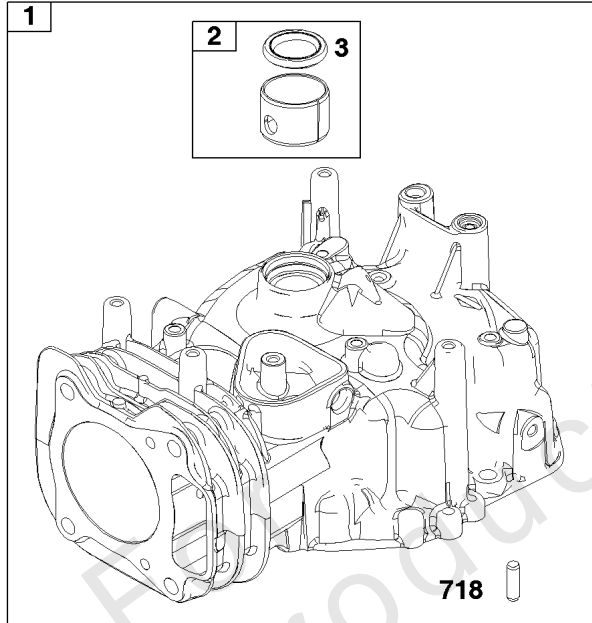

615

404

616

1264

1263

728

728

718

Not For Reproduction

Cylinder Group

REF NO	PART NO	QTY	DESCRIPTION
1	84002337	1	CYLINDER ASSEMBLY
2	796961	1	KIT, Bushing/Seal -(Magneto Side)
3	299819S	1	SEAL, Oil -(Magneto Side)
7	796475	1	GASKET, Cylinder Head
12	692232	1	GASKET, Crankcase
20	399781S	1	SEAL, Oil
358	597320	1	GASKET SET, Engine -(Service Kits may include extra parts not specific to this engine.)
404	690272	1	WASHER -(Governor Crank)
524	-----	1	SEAL, O-Ring -(Part information located in Crankcase Cover/Sump and Lubrication Group.)
615	690340	1	RETAINER, Governor Shaft
616	798327	1	CRANK, Governor
623	-----	1	SEAL, O-Ring -(Part information located in Carburetor Group.)
718	690959	2	PIN, Locating
725	597313	1	SHIELD, Heat
728	793480	2	SCREW -(Heat Shield)
842	-----	1	SEAL, O-Ring -(Part information located in Crankcase Cover/Sump and Lubrication Group.)
868	-----	1	SEAL, Valve -(Part information located in Cylinder Head Group.)
1022	-----	1	GASKET, Rocker Cover -(Part information located in Cylinder Head Group.)
1263	697124	1	REED, Breather
1264	793453	1	SCREW -(Breather Reed)
1319	794467	1	LABEL, Warning