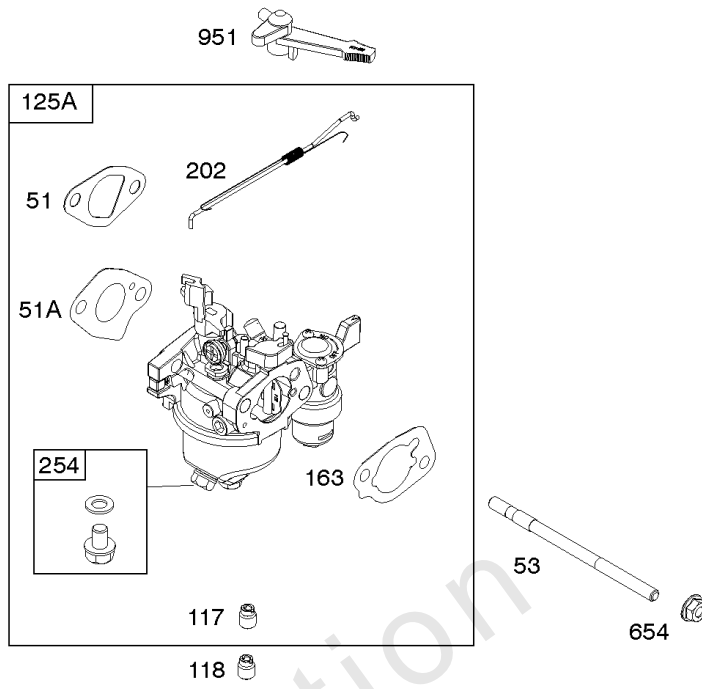

Carburetor

REF NO	PART NO	QTY	DESCRIPTION
51	590612		GASKET, Intake
51A	590613		GASKET, Intake
53	590691		STUD -(Carburetor)
104	592486		PIN, Float Hinge
117	590928		JET, Main -(Standard)
118	593415		JET, Main -(High Altitude)
121	591770		KIT, Carburetor Overhaul
122	590615		SPACER, Carburetor
125A	591439		CARBURETOR -Used Before Code Date 13073000
125C	592902		CARBURETOR -Used After Code Date 13072900 -Used Before Code Date 16102000
125C	595649		CARBURETOR -Used After Code Date 16101900
163	590605		GASKET, Air Cleaner
202	590645		LINK, Mechanical Governor -Used Before Code Date 12030500
202	591438		LINK, Mechanical Governor -Used After Code Date 12030400
254	592493		DRAIN, Carburetor Bowl
654	590692		NUT -(Carburetor)
951	590614		LEVER, Choke
951A	591722		LEVER, Choke