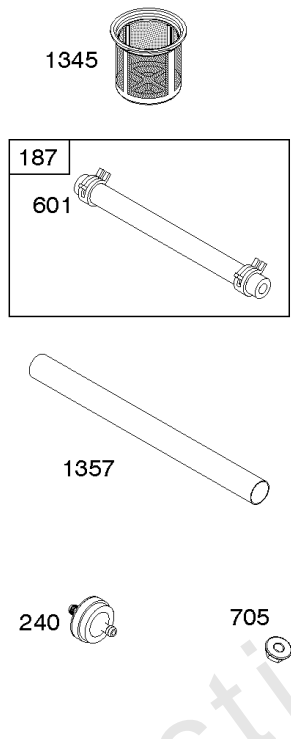

Exhaust System, Fuel Supply

REF NO	PART NO	QTY	DESCRIPTION
187	791766		LINE, Fuel -(Cut To Required Length)
190	590643		SCREW -(Fuel Tank)
240	394358S		FILTER, Fuel
296	590631		STUD -(Muffler)
300	590709		MUFFLER
300A	591618		MUFFLER
529	590687		GROMMET -(Fuel Tank)
601	791850		CLAMP, Hose
676	590723		DEFLECTOR, Muffler
676A	591711		DEFLECTOR, Muffler
677	590720		SCREW -(Muffler Deflector)
705	590692		NUT -(Fuel Tank)
832A	591619		GUARD, Muffler -Used After Code Date 12091700
832A	797688		GUARD, Muffler -Used Before Code Date 12091800
836	590711		SCREW -(Muffler Guard)
836A	590850		SCREW -(Muffler Guard)
883	590630		GASKET, Exhaust
957	794641		CAP, Fuel Tank
972	593910		TANK, Fuel
994	596666		ARRESTOR, Spark
994A	592551		ARRESTOR, Spark
1177	590632		NUT -(Muffler)
1302	596668		WASHER -(Muffler Guard)
1302A	590457		WASHER -(Muffler Guard)
1345	792917		FILTER, Filler Neck
1357	590688		SLEEVE, Fuel Line
1449	590633		WASHER -(Muffler)
1509	797346		OUTLET, Tank