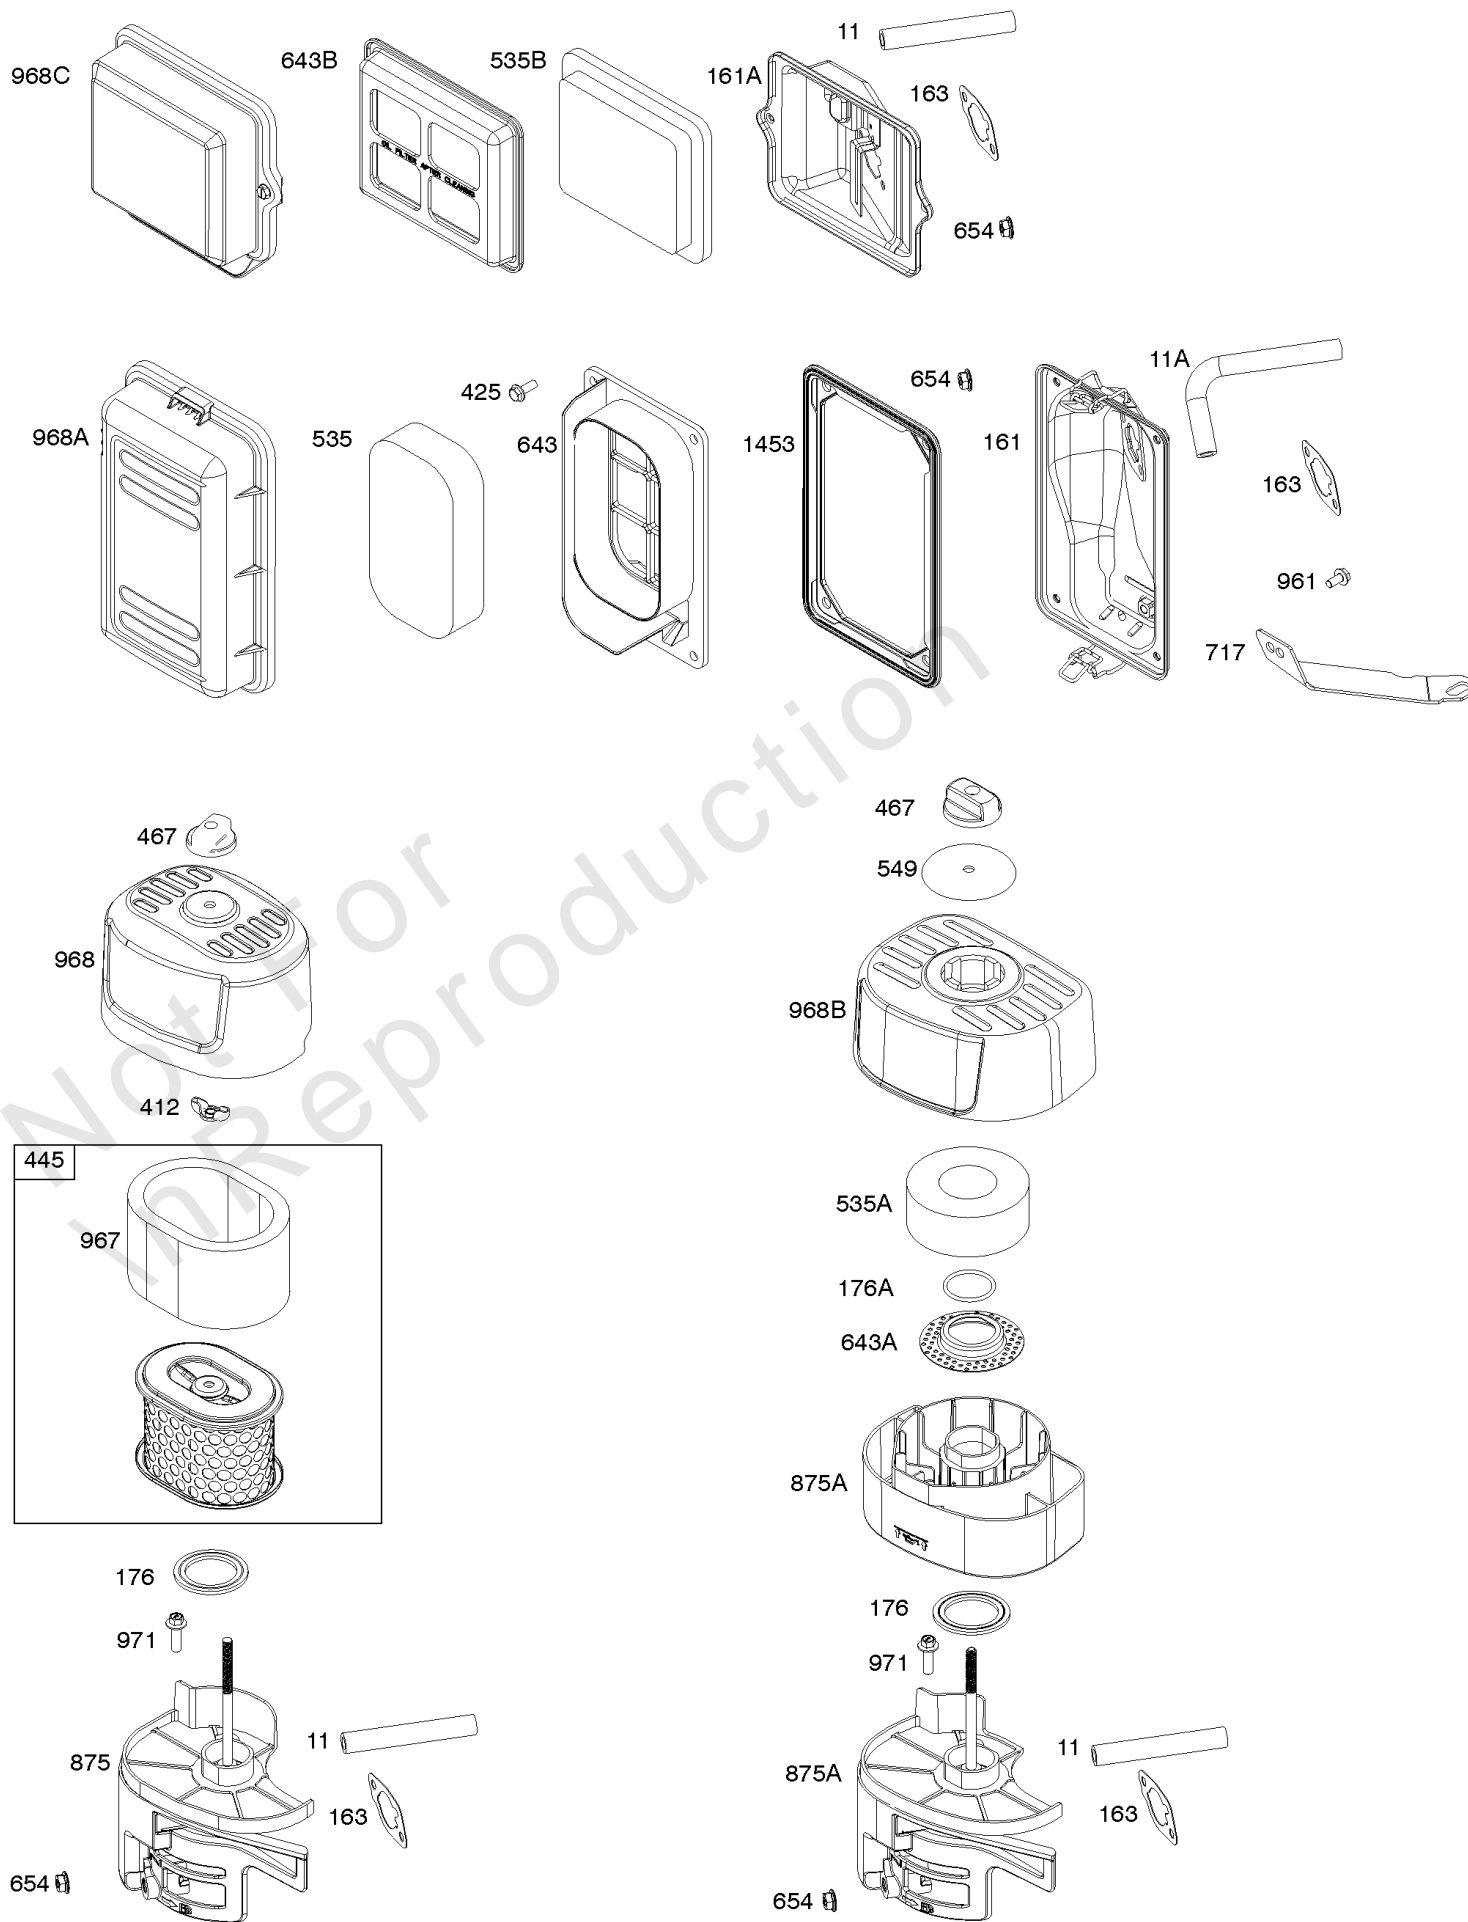

Air Cleaner

REF NO	PART NO	QTY	DESCRIPTION
11	590698		TUBE, Breather
161	591714		BASE, Air Cleaner
161A	593441		BASE, Air Cleaner
163	590605		GASKET, Air Cleaner
176	590695		SEAL, O-Ring -(Air Cleaner Base)
176A	793441		SEAL, O-Ring -(Air Cleaner Base)
412	590697		NUT -(Air Cleaner Cover)
425	591716		SCREW -(Air Cleaner Cover)
445	590601		FILTER, A/C Cartridge
467	691985		KNOB, Air Cleaner Cover
535	591717		FILTER, Air Cleaner Foam
535A	792472		FILTER, Air Cleaner Foam
535B	696263		FILTER, Air Cleaner Foam
549	593365		WASHER -(Air Cleaner)
643	591718		RETAINER, Air Filter
643A	593363		RETAINER, Air Filter
643B	593442		RETAINER, Air Filter
654	590692		NUT -(Carburetor)
717	591719		BRACKET, Air Cleaner
875	590693		BASE, Air Cleaner
875A	593362		BASE, Air Cleaner
961	590850		SCREW -(Air Cleaner Bracket)
967	590602		FILTER, Pre Cleaner
968	590694		COVER, Air Cleaner
968A	591720		COVER, Air Cleaner
968B	593364		COVER, Air Cleaner
968C	791082		COVER, Air Cleaner
971	590643		SCREW -(Air Cleaner Base to Carburetor/Throttle Body)
1453	591715		SEAL, Air Cleaner Cover