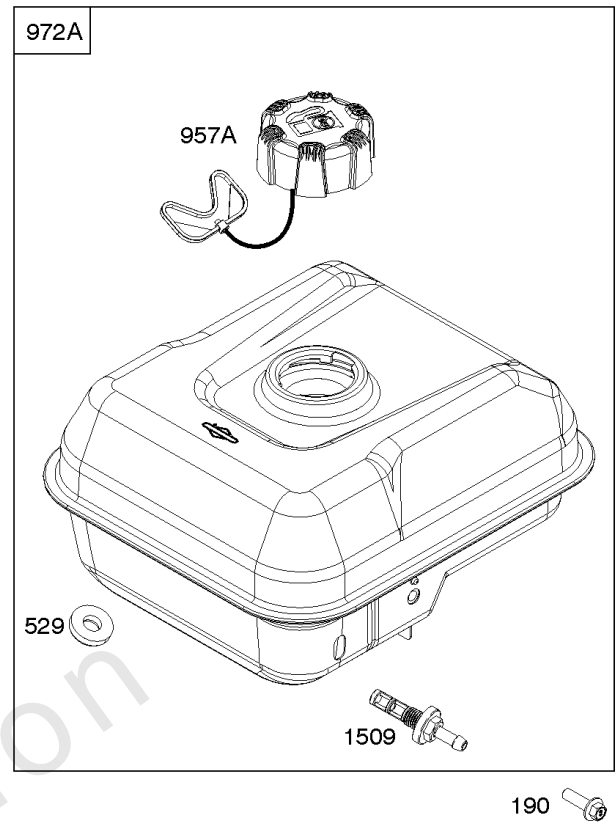

Exhaust System, Fuel Supply

REF NO	PART NO	QTY	DESCRIPTION
187	791766		LINE, Fuel -(Cut To Required Length)
190	590643		SCREW -(Fuel Tank)
240	394358S		FILTER, Fuel
296	590631		STUD -(Muffler)
300	590709		MUFFLER
300A	591618		MUFFLER
529	590687		GROMMET -(Fuel Tank)
601	791850		CLAMP, Hose
676	590723		DEFLECTOR, Muffler
676A	591711		DEFLECTOR, Muffler
677	590720		SCREW -(Muffler Deflector)
705	590692		NUT -(Fuel Tank)
832A	591619		GUARD, Muffler -Used After Code Date 12091700
832A	797688		GUARD, Muffler -Used Before Code Date 12091800
836	590711		SCREW -(Muffler Guard)
836A	590850		SCREW -(Muffler Guard)
883	590630		GASKET, Exhaust
957	794641		CAP, Fuel Tank
972	593910		TANK, Fuel
994	596666		ARRESTOR, Spark
994A	592551		ARRESTOR, Spark
1177	590632		NUT -(Muffler)
1302	596668		WASHER -(Muffler Guard)
1302A	590457		WASHER -(Muffler Guard)
1345	792917		FILTER, Filler Neck
1357	590688		SLEEVE, Fuel Line
1449	590633		WASHER -(Muffler)
1509	797346		OUTLET, Tank