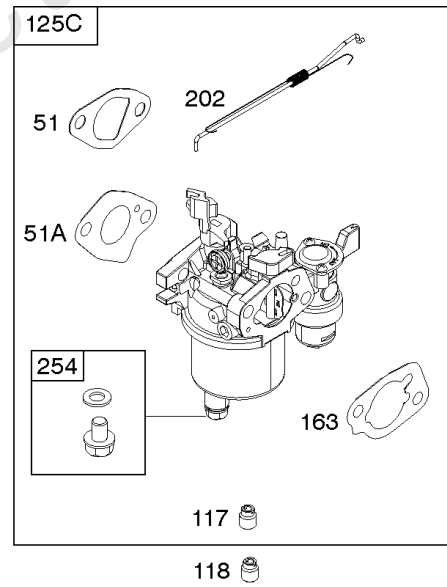

Carburetor

REF NO	PART NO	QTY	DESCRIPTION
51	590612		GASKET, Intake
51A	590613		GASKET, Intake
53	590691		STUD -(Carburetor)
104	592486		PIN, Float Hinge
117	590928		JET, Main -(Standard)
118	593415		JET, Main -(High Altitude)
121	591770		KIT, Carburetor Overhaul
122	590615		SPACER, Carburetor
125A	591439		CARBURETOR -Used Before Code Date 13073000
125C	592902		CARBURETOR -Used After Code Date 13072900 -Used Before Code Date 16102000
125C	595649		CARBURETOR -Used After Code Date 16101900
163	590605		GASKET, Air Cleaner
202	590645		LINK, Mechanical Governor -Used Before Code Date 12030500
202	591438		LINK, Mechanical Governor -Used After Code Date 12030400
254	592493		DRAIN, Carburetor Bowl
654	590692		NUT -(Carburetor)
951	590614		LEVER, Choke
951A	591722		LEVER, Choke