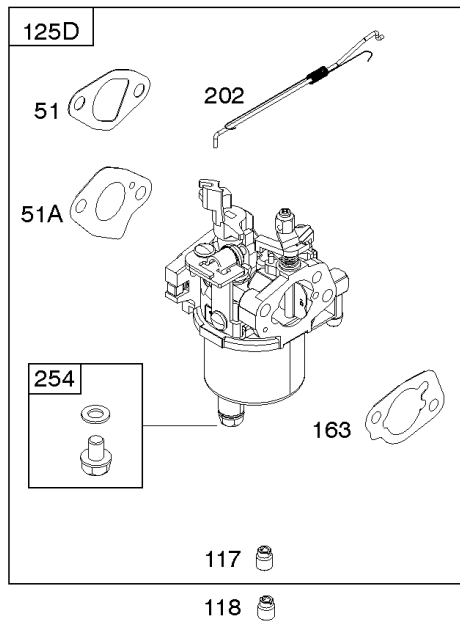

Carburetor

REF NO	PART NO	QTY	DESCRIPTION
51	590612		GASKET, Intake
51A	590613		GASKET, Intake
53	590691		STUD -(Carburetor)
104	592486		PIN, Float Hinge
117	590928		JET, Main -(Standard)
118	593415		JET, Main -(High Altitude)
121	591770		KIT, Carburetor Overhaul
122	590615		SPACER, Carburetor
125A	591439		CARBURETOR -Used Before Code Date 13073000
125C	592902		CARBURETOR -Used After Code Date 13072900 -Used Before Code Date 16102000
125C	595649		CARBURETOR -Used After Code Date 16101900
163	590605		GASKET, Air Cleaner
202	590645		LINK, Mechanical Governor -Used Before Code Date 12030500
202	591438		LINK, Mechanical Governor -Used After Code Date 12030400
254	592493		DRAIN, Carburetor Bowl
654	590692		NUT -(Carburetor)
951	590614		LEVER, Choke
951A	591722		LEVER, Choke