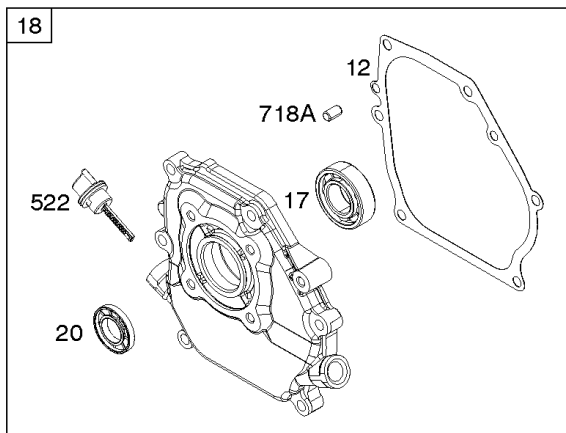

1319 WARNING LABEL

REQUIRED when replacing parts with warning labels affixed.

1319A WARNING LABEL

REQUIRED when replacing parts with warning labels affixed.

1036 EMISSIONS LABEL

Camshaft, Crankcase Cover, Crankshaft, Cylinder, Piston/Rings/Connecting Rod, Warning

REF NO	PART NO	QTY	DESCRIPTION
522	590716		PLUG, Dipstick/Fill
562	590640		BOLT -(Governor Control Lever)
598	594475		SHIM, End Play -(Crankshaft or Camshaft Bearing) (Pump Applications Only)
614	590670		PIN, Cotter
616	590668		CRANK, Governor
718	590637		PIN, Locating -(Cylinder Head)
718A	590713		PIN, Locating -(Crankcase Cover)
1036	-----		Label-Emissions -(Available From A Briggs & Stratton Authorized Dealer)
1319	794467		LABEL, Warning
1319A	797669		LABEL, Warning

Not For In Reproduction