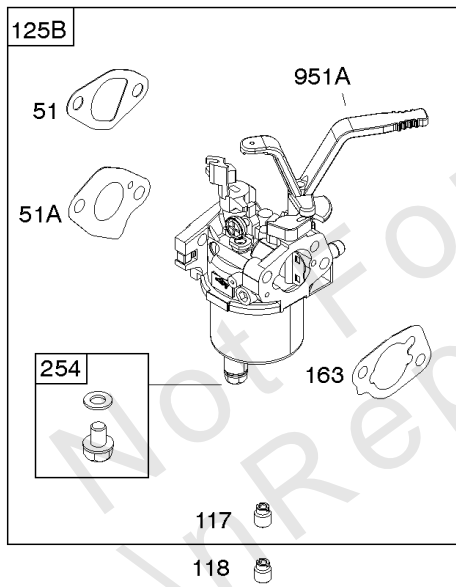

Carburetor

REF NO	PART NO	QTY	DESCRIPTION
51	590612		GASKET, Intake
51A	590613		GASKET, Intake
53	590691		STUD -(Carburetor)
104	592486		PIN, Float Hinge
117	590928		JET, Main -(Standard)
118	593415		JET, Main -(High Altitude)
121	591770		KIT, Carburetor Overhaul
122	590615		SPACER, Carburetor
125A	591439		CARBURETOR -Used Before Code Date 13073000
125C	592902		CARBURETOR -Used After Code Date 13072900 -Used Before Code Date 16102000
125C	595649		CARBURETOR -Used After Code Date 16101900
163	590605		GASKET, Air Cleaner
202	590645		LINK, Mechanical Governor -Used Before Code Date 12030500
202	591438		LINK, Mechanical Governor -Used After Code Date 12030400
254	592493		DRAIN, Carburetor Bowl
654	590692		NUT -(Carburetor)
951	590614		LEVER, Choke
951A	591722		LEVER, Choke