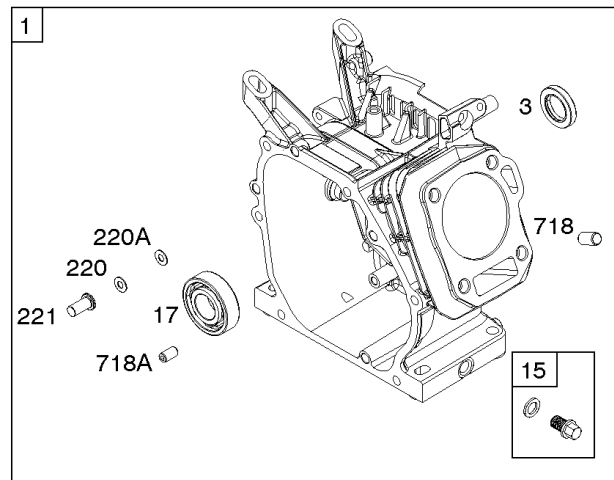

Not For InReproduction

1319 WARNING LABEL

REQUIRED when replacing parts with warning labels affixed.

1319A WARNING LABEL

REQUIRED when replacing parts with warning labels affixed.

1036 EMISSIONS LABEL

Camshaft, Crankcase Cover, Crankshaft, Cylinder, Piston/Rings/Connecting Rod, Warning

REF NO	PART NO	QTY	DESCRIPTION
1	590666		CYLINDER ASSEMBLY -Used Before Code Date 18031500
1	84002091		CYLINDER ASSEMBLY -Used After Code Date 18031400
3	590712		SEAL, Oil -(Magneto Side)
12	590608		GASKET, Crankcase
15	590678		PLUG, Oil Drain
16	590617		CRANKSHAFT
17	590715		BEARING, Ball
18	590717		COVER, Crankcase
20	590712		SEAL, Oil -(PTO Side)
22	590714		SCREW -(Crankcase Cover/Sump)
24	797286		KEY, Flywheel
25	590743		PISTON ASSEMBLY -(.020 Oversize)
25	590662		PISTON ASSEMBLY -(Standard)
25	590741		PISTON ASSEMBLY -(.010 Oversize)
26	590661		SET, Ring -(Standard)
26	590742		SET, Ring -(.010 Oversize)
26	590744		SET, Ring -(.020 Oversize)
27	590664		LOCK, Piston Pin
28	590663		PIN, Piston
29	590665		ROD, Connecting
37	590642		GUARD, Flywheel -Used Before Code Date 18031500
37	595436		GUARD, Flywheel -Used After Code Date 18031400
37A	592260		GUARD, Flywheel
46	590611		CAMSHAFT
78	590643		SCREW -(Flywheel Guard) -Used Before Code Date 18031500
78	590850		SCREW -(Flywheel Guard) -Used After Code Date 18031400
78A	590703		SCREW -(Flywheel Guard)
220	590677		WASHER -(Governor Gear) (.020" Thick)
220A	590675		WASHER -(Governor Gear) (.040" Thick)
221	590676		CUP, Governor
227	590660		LEVER, Governor Control
306	590636		SHIELD, Cylinder
307	590683		SCREW -(Cylinder Shield)
357	798305		KEY, Drive Pulley
404	590669		WASHER -(Governor Crank)
505	590641		NUT -(Governor Control Lever)