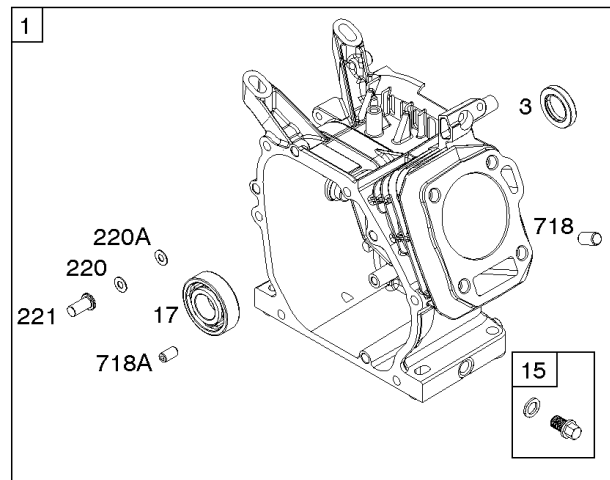

1319 WARNING LABEL

REQUIRED when replacing parts with warning labels affixed.

1319A WARNING LABEL

REQUIRED when replacing parts with warning labels affixed.

1036 EMISSIONS LABEL

Camshaft, Crankcase Cover, Crankshaft, Cylinder, Piston/Rings/Connecting Rod, Warning

REF NO	PART NO	QTY	DESCRIPTION
522	590716		PLUG, Dipstick/Fill
562	590640		BOLT -(Governor Control Lever)
598	594475		SHIM, End Play -(Crankshaft or Camshaft Bearing) (Pump Applications Only)
614	590670		PIN, Cotter
616	590668		CRANK, Governor
718	590637		PIN, Locating -(Cylinder Head)
718A	590713		PIN, Locating -(Crankcase Cover)
1036	-----		Label-Emissions -(Available From A Briggs & Stratton Authorized Dealer)
1319	794467		LABEL, Warning
1319A	797669		LABEL, Warning

Not For In Reproduction