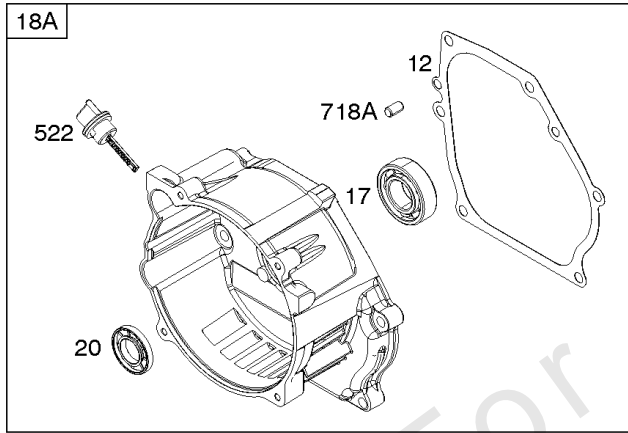

1319 WARNING LABEL

REQUIRED when replacing parts with warning labels affixed.

1319A WARNING LABEL

REQUIRED when replacing parts with warning labels affixed.

1036 EMISSIONS LABEL

Camshaft, Crankcase Cover, Crankshaft, Cylinder, Piston/Rings/Connecting Rod, Warning

REF NO	PART NO	QTY	DESCRIPTION
522	590716		PLUG, Dipstick/Fill
562	590640		BOLT -(Governor Control Lever)
598	594475		SHIM, End Play -(Crankshaft or Camshaft Bearing) (Pump Applications Only)
614	590670		PIN, Cotter
616	590668		CRANK, Governor
718	590637		PIN, Locating -(Cylinder Head)
718A	590713		PIN, Locating -(Crankcase Cover)
1036	-----		Label-Emissions -(Available From A Briggs & Stratton Authorized Dealer)
1319	794467		LABEL, Warning
1319A	797669		LABEL, Warning

Not For In Reproduction