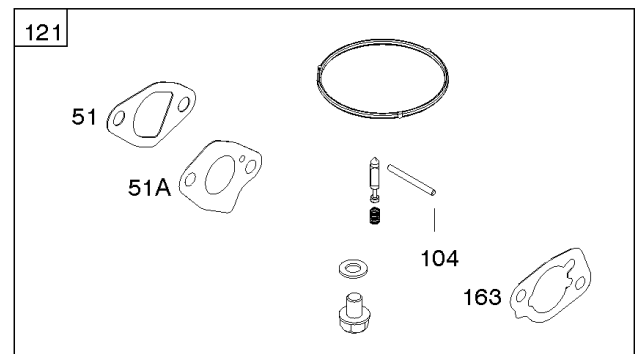

Carburetor

REF NO	PART NO	QTY	DESCRIPTION
51	590612		GASKET, Intake
51A	590613		GASKET, Intake
53	590691		STUD -(Carburetor)
104	592486		PIN, Float Hinge
117	590928		JET, Main -(Standard)
118	593415		JET, Main -(High Altitude)
121	591770		KIT, Carburetor Overhaul
122	590615		SPACER, Carburetor
125A	591439		CARBURETOR -Used Before Code Date 13073000
125C	592902		CARBURETOR -Used After Code Date 13072900 -Used Before Code Date 16102000
125C	595649		CARBURETOR -Used After Code Date 16101900
163	590605		GASKET, Air Cleaner
202	590645		LINK, Mechanical Governor -Used Before Code Date 12030500
202	591438		LINK, Mechanical Governor -Used After Code Date 12030400
254	592493		DRAIN, Carburetor Bowl
654	590692		NUT -(Carburetor)
951	590614		LEVER, Choke
951A	591722		LEVER, Choke