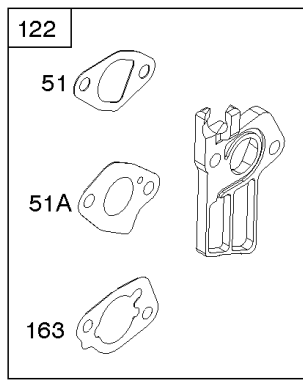

Carburetor

REF NO	PART NO	QTY	DESCRIPTION
51	590612		GASKET, Intake
51A	590613		GASKET, Intake
53	590691		STUD -(Carburetor)
104	592486		PIN, Float Hinge
117	590928		JET, Main -(Standard)
118	593415		JET, Main -(High Altitude)
121	591770		KIT, Carburetor Overhaul
122	590615		SPACER, Carburetor
125A	591439		CARBURETOR -Used Before Code Date 13073000
125C	592902		CARBURETOR -Used After Code Date 13072900 -Used Before Code Date 16102000
125C	595649		CARBURETOR -Used After Code Date 16101900
163	590605		GASKET, Air Cleaner
202	590645		LINK, Mechanical Governor -Used Before Code Date 12030500
202	591438		LINK, Mechanical Governor -Used After Code Date 12030400
254	592493		DRAIN, Carburetor Bowl
654	590692		NUT -(Carburetor)
951	590614		LEVER, Choke
951A	591722		LEVER, Choke