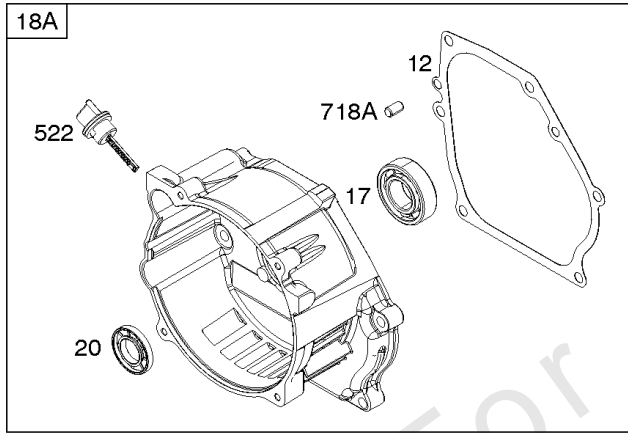

Not For InReproduction

1319 WARNING LABEL

REQUIRED when replacing parts with warning labels affixed.

1319A WARNING LABEL

REQUIRED when replacing parts with warning labels affixed.

1036 EMISSIONS LABEL

Camshaft, Crankcase Cover, Crankshaft, Cylinder, Piston/Rings/Connecting Rod, Warning

REF NO	PART NO	QTY	DESCRIPTION
1	590666		CYLINDER ASSEMBLY -Used Before Code Date 18031500
1	84002091		CYLINDER ASSEMBLY -Used After Code Date 18031400
3	590712		SEAL, Oil -(Magneto Side)
12	590608		GASKET, Crankcase
15	590678		PLUG, Oil Drain
16	590617		CRANKSHAFT
17	590715		BEARING, Ball
18	590717		COVER, Crankcase
20	590712		SEAL, Oil -(PTO Side)
22	590714		SCREW -(Crankcase Cover/Sump)
24	797286		KEY, Flywheel
25	590743		PISTON ASSEMBLY -(.020 Oversize)
25	590662		PISTON ASSEMBLY -(Standard)
25	590741		PISTON ASSEMBLY -(.010 Oversize)
26	590661		SET, Ring -(Standard)
26	590742		SET, Ring -(.010 Oversize)
26	590744		SET, Ring -(.020 Oversize)
27	590664		LOCK, Piston Pin
28	590663		PIN, Piston
29	590665		ROD, Connecting
37	590642		GUARD, Flywheel -Used Before Code Date 18031500
37	595436		GUARD, Flywheel -Used After Code Date 18031400
37A	592260		GUARD, Flywheel
46	590611		CAMSHAFT
78	590643		SCREW -(Flywheel Guard) -Used Before Code Date 18031500
78	590850		SCREW -(Flywheel Guard) -Used After Code Date 18031400
78A	590703		SCREW -(Flywheel Guard)
220	590677		WASHER -(Governor Gear) (.020" Thick)
220A	590675		WASHER -(Governor Gear) (.040" Thick)
221	590676		CUP, Governor
227	590660		LEVER, Governor Control
306	590636		SHIELD, Cylinder
307	590683		SCREW -(Cylinder Shield)
357	798305		KEY, Drive Pulley
404	590669		WASHER -(Governor Crank)
505	590641		NUT -(Governor Control Lever)