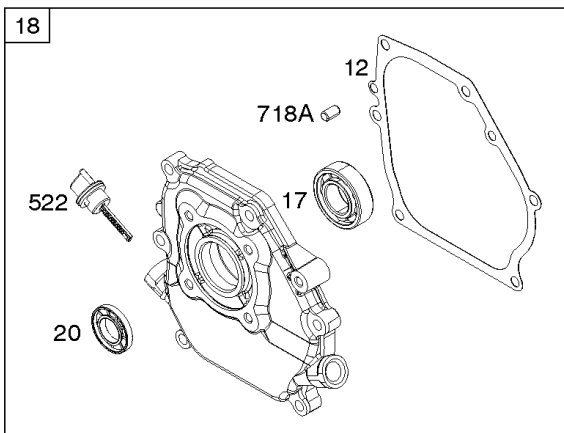

Not For InReproduction

1319 WARNING LABEL

REQUIRED when replacing parts with warning labels affixed.

1319A WARNING LABEL

REQUIRED when replacing parts with warning labels affixed.

1036 EMISSIONS LABEL

Camshaft, Crankcase Cover, Crankshaft, Cylinder, Piston/Rings/Connecting Rod, Warning

REF NO	PART NO	QTY	DESCRIPTION
1	590666		CYLINDER ASSEMBLY -Used Before Code Date 18031500
1	84002091		CYLINDER ASSEMBLY -Used After Code Date 18031400
3	590712		SEAL, Oil -(Magneto Side)
12	590608		GASKET, Crankcase
15	590678		PLUG, Oil Drain
16	590617		CRANKSHAFT
17	590715		BEARING, Ball
18	590717		COVER, Crankcase
20	590712		SEAL, Oil -(PTO Side)
22	590714		SCREW -(Crankcase Cover/Sump)
24	797286		KEY, Flywheel
25	590743		PISTON ASSEMBLY -(.020 Oversize)
25	590662		PISTON ASSEMBLY -(Standard)
25	590741		PISTON ASSEMBLY -(.010 Oversize)
26	590661		SET, Ring -(Standard)
26	590742		SET, Ring -(.010 Oversize)
26	590744		SET, Ring -(.020 Oversize)
27	590664		LOCK, Piston Pin
28	590663		PIN, Piston
29	590665		ROD, Connecting
37	590642		GUARD, Flywheel -Used Before Code Date 18031500
37	595436		GUARD, Flywheel -Used After Code Date 18031400
37A	592260		GUARD, Flywheel
46	590611		CAMSHAFT
78	590643		SCREW -(Flywheel Guard) -Used Before Code Date 18031500
78	590850		SCREW -(Flywheel Guard) -Used After Code Date 18031400
78A	590703		SCREW -(Flywheel Guard)
220	590677		WASHER -(Governor Gear) (.020" Thick)
220A	590675		WASHER -(Governor Gear) (.040" Thick)
221	590676		CUP, Governor
227	590660		LEVER, Governor Control
306	590636		SHIELD, Cylinder
307	590683		SCREW -(Cylinder Shield)
357	798305		KEY, Drive Pulley
404	590669		WASHER -(Governor Crank)
505	590641		NUT -(Governor Control Lever)