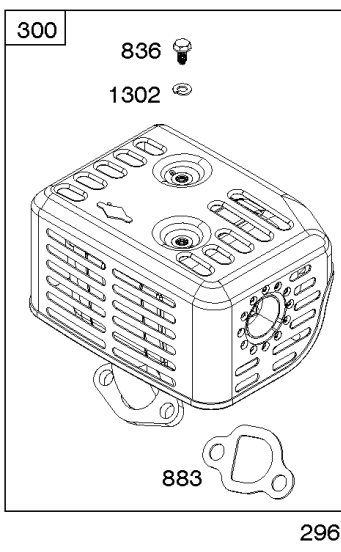

Exhaust System, Fuel Supply

REF NO	PART NO	QTY	DESCRIPTION
187	791766		LINE, Fuel -(Cut To Required Length)
190	590643		SCREW -(Fuel Tank)
240	394358S		FILTER, Fuel
296	590631		STUD -(Muffler)
300	590709		MUFFLER
300A	591618		MUFFLER
529	590687		GROMMET -(Fuel Tank)
601	791850		CLAMP, Hose
676	590723		DEFLECTOR, Muffler
676A	591711		DEFLECTOR, Muffler
677	590720		SCREW -(Muffler Deflector)
705	590692		NUT -(Fuel Tank)
832A	591619		GUARD, Muffler -Used After Code Date 12091700
832A	797688		GUARD, Muffler -Used Before Code Date 12091800
836	590711		SCREW -(Muffler Guard)
836A	590850		SCREW -(Muffler Guard)
883	590630		GASKET, Exhaust
957	794641		CAP, Fuel Tank
972	593910		TANK, Fuel
994	596666		ARRESTOR, Spark
994A	592551		ARRESTOR, Spark
1177	590632		NUT -(Muffler)
1302	596668		WASHER -(Muffler Guard)
1302A	590457		WASHER -(Muffler Guard)
1345	792917		FILTER, Filler Neck
1357	590688		SLEEVE, Fuel Line
1449	590633		WASHER -(Muffler)
1509	797346		OUTLET, Tank