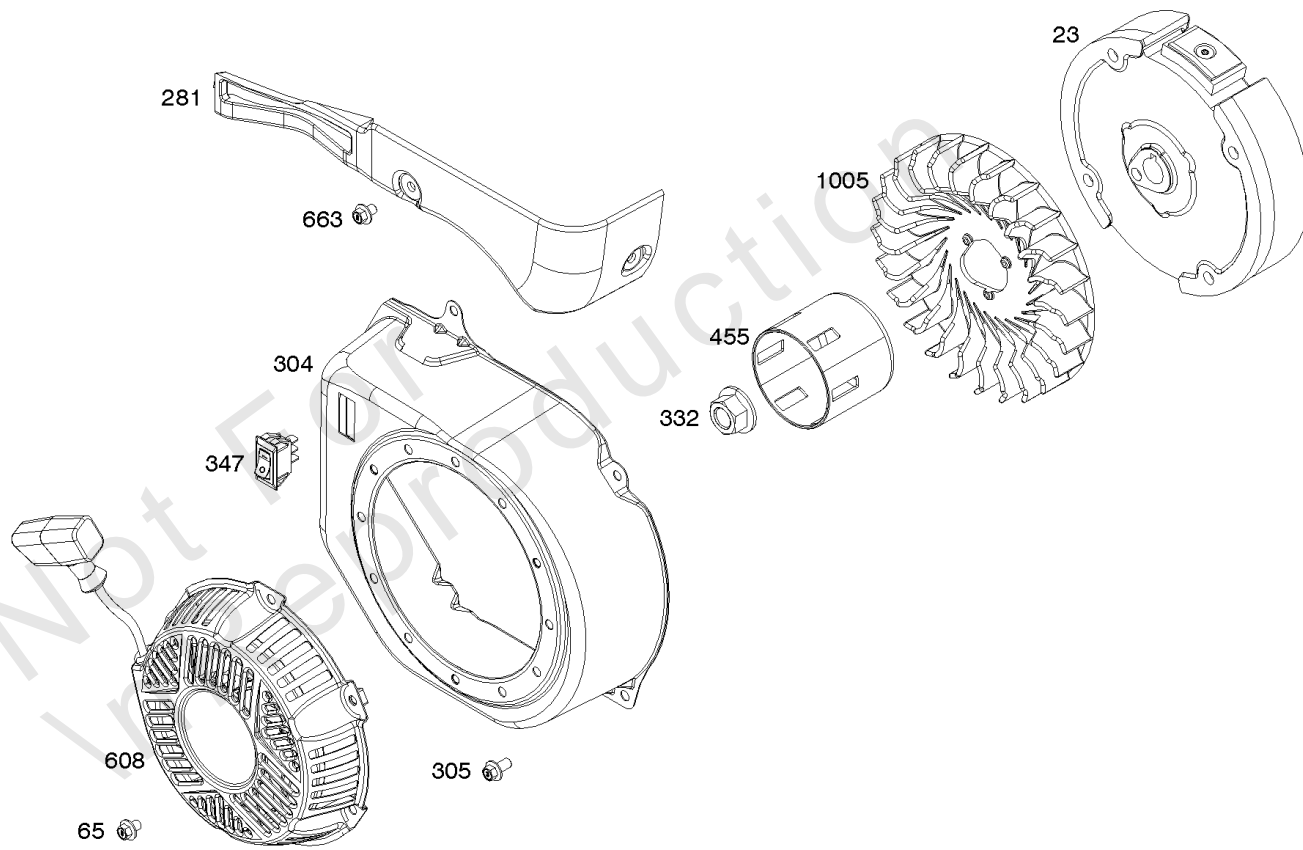

Armature, Controls, Electrical System, Governor Spring, Ignition, Spark Plug

Mfg. No: 106232-0129-H1

Armature, Controls, Electrical System, Governor Spring, Ignition, Spark Plug

REF NO	PART NO	QTY	DESCRIPTION
188	590850		SCREW -(Control Bracket)
202	590645		LINK, Mechanical Governor -Used Before Code Date 12030500
202	591438		LINK, Mechanical Governor -Used After Code Date 12030400
209	590624		SPRING, Governor -(White) -Used Before Code Date 12030500
209	590625		SPRING, Governor -(Blue) -Used After Code Date 12030400
222	590705		BRACKET, Control
265	691024		CLAMP, Casing
267	699492		SCREW -(Casing Clamp)
268	691025		CASING, Control Wire -(Cut To Required Length)
269	691026		WIRE, Control -(Cut To Required Length)
270	691027		NUT -(Control Wire Casing)
271	691028		LEVER, Control
286	590702		MODULE, Oil Sensor
286A	591729		MODULE, Oil Sensor
333	590603		ARMATURE, Magneto
334	590644		SCREW -(Magneto Armature)
337	491055S		PLUG, Spark
341	797699		STUD -(Mounting Bracket) (Remote Choke)
347	697854		SWITCH, Rocker
356	695630		WIRE, Stop
383	590721		WRENCH, Spark Plug
474	592254		ALTERNATOR
485	797339		KNOB, Control
493	797700		BRACKET, Mounting -(Remote Choke)
578	590690		WIRE ASSEMBLY
621	692310		SWITCH, Stop
799	590703		SCREW -(Oil Sensor)
1052	590671		SENSOR, Oil
1054	280275		TIE, Cable
1119	590644		SCREW -(Alternator)
1305	590850		SCREW -(Oil Sensor Module)
1305A	590643		SCREW -(Oil Sensor Module)