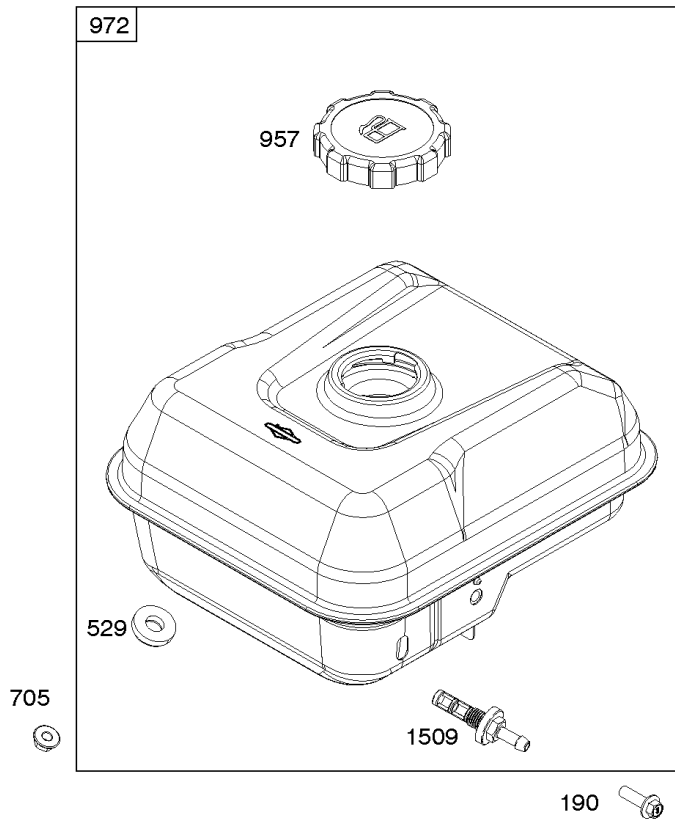

Exhaust System, Fuel Supply

REF NO	PART NO	QTY	DESCRIPTION
187	791766		LINE, Fuel -(Cut To Required Length)
190	590643		SCREW -(Fuel Tank)
240	394358S		FILTER, Fuel
296	590631		STUD -(Muffler)
300	590709		MUFFLER
300A	591618		MUFFLER
529	590687		GROMMET -(Fuel Tank)
601	791850		CLAMP, Hose
676	590723		DEFLECTOR, Muffler
676A	591711		DEFLECTOR, Muffler
677	590720		SCREW -(Muffler Deflector)
705	590692		NUT -(Fuel Tank)
832A	591619		GUARD, Muffler -Used After Code Date 12091700
832A	797688		GUARD, Muffler -Used Before Code Date 12091800
836	590711		SCREW -(Muffler Guard)
836A	590850		SCREW -(Muffler Guard)
883	590630		GASKET, Exhaust
957	794641		CAP, Fuel Tank
972	593910		TANK, Fuel
994	596666		ARRESTOR, Spark
994A	592551		ARRESTOR, Spark
1177	590632		NUT -(Muffler)
1302	596668		WASHER -(Muffler Guard)
1302A	590457		WASHER -(Muffler Guard)
1345	792917		FILTER, Filler Neck
1357	590688		SLEEVE, Fuel Line
1449	590633		WASHER -(Muffler)
1509	797346		OUTLET, Tank