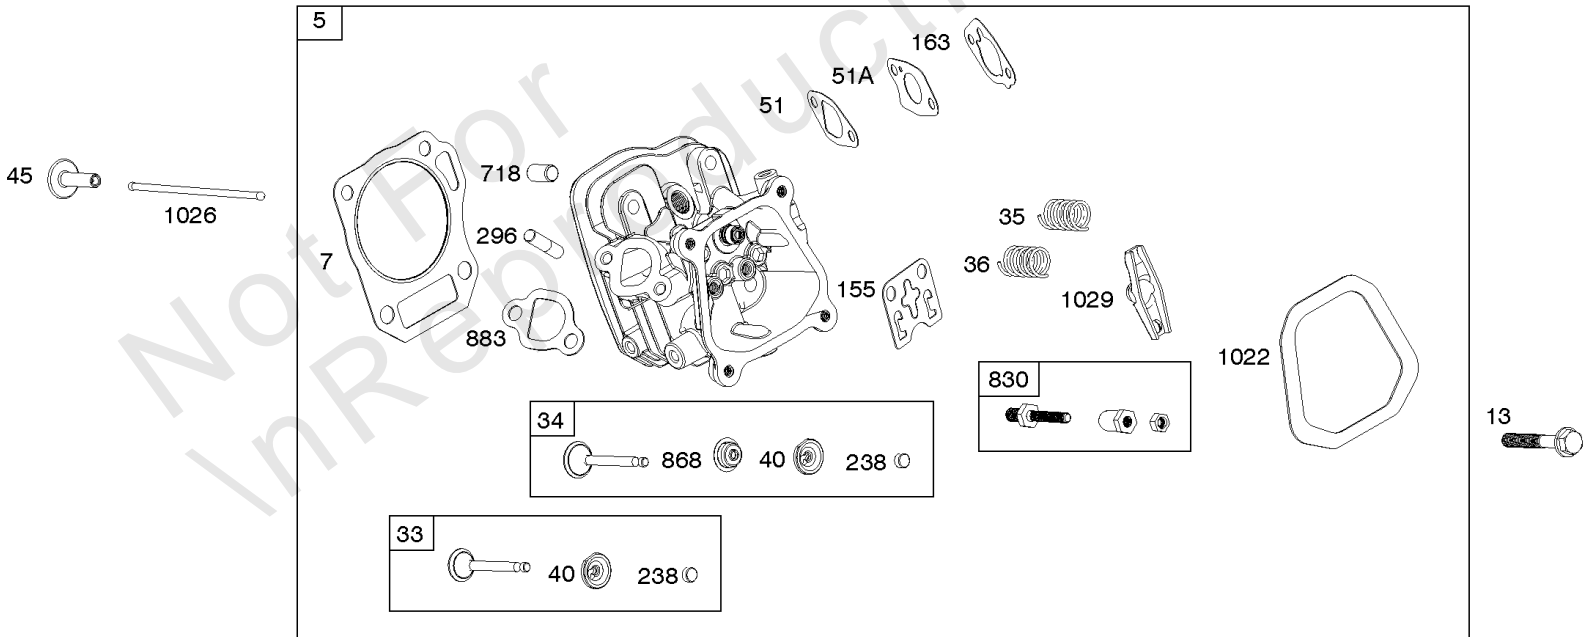

Cylinder Head, Gasket Set

REF NO	PART NO	QTY	DESCRIPTION
3	590712		SEAL, Oil -(Magneto Side)
5	590656		HEAD, Cylinder
7	590606		GASKET, Cylinder Head
12	590608		GASKET, Crankcase
13	590639		SCREW -(Cylinder Head)
20	590712		SEAL, Oil -(PTO Side)
33	590647		VALVE, Exhaust
34	590646		VALVE, Intake
35	590650		SPRING, Valve -(Intake)
36	590650		SPRING, Valve -(Exhaust)
40	590654		RETAINER, Valve
45	590657		TAPPET, Valve
51	590612		GASKET, Intake
51A	590613		GASKET, Intake
155	592874		PLATE, Cylinder Head
163	590605		GASKET, Air Cleaner
238	590649		CAP, Valve
296	590631		STUD -(Muffler)
358	590748		GASKET SET, Engine
718	590637		PIN, Locating -(Cylinder Head)
830	590653		STUD, Rocker Arm
868	590648		SEAL, Valve -(Intake)
883	590630		GASKET, Exhaust
914	590850		SCREW -(Rocker Cover)
1022	590610		GASKET, Rocker Cover
1023	592903		COVER, Rocker
1026	590658		ROD, Push
1029	590651		ARM, Rocker