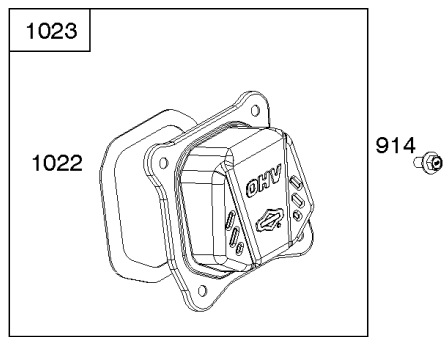

Cylinder Head, Gasket Set

REF NO	PART NO	QTY	DESCRIPTION
3	590712		SEAL, Oil -(Magneto Side)
5	590656		HEAD, Cylinder
7	590606		GASKET, Cylinder Head
12	590608		GASKET, Crankcase
13	590639		SCREW -(Cylinder Head)
20	590712		SEAL, Oil -(PTO Side)
33	590647		VALVE, Exhaust
34	590646		VALVE, Intake
35	590650		SPRING, Valve -(Intake)
36	590650		SPRING, Valve -(Exhaust)
40	590654		RETAINER, Valve
45	590657		TAPPET, Valve
51	590612		GASKET, Intake
51A	590613		GASKET, Intake
155	592874		PLATE, Cylinder Head
163	590605		GASKET, Air Cleaner
238	590649		CAP, Valve
296	590631		STUD -(Muffler)
358	590748		GASKET SET, Engine
718	590637		PIN, Locating -(Cylinder Head)
830	590653		STUD, Rocker Arm
868	590648		SEAL, Valve -(Intake)
883	590630		GASKET, Exhaust
914	590850		SCREW -(Rocker Cover)
1022	590610		GASKET, Rocker Cover
1023	592903		COVER, Rocker
1026	590658		ROD, Push
1029	590651		ARM, Rocker