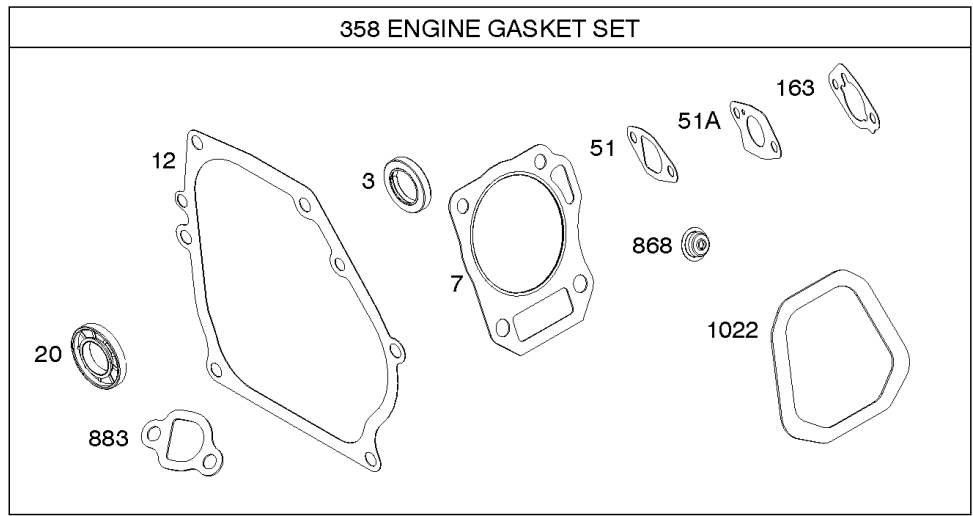

Cylinder Head, Gasket Set

REF NO	PART NO	QTY	DESCRIPTION
3	590712		SEAL, Oil -(Magneto Side)
5	590656		HEAD, Cylinder
7	590606		GASKET, Cylinder Head
12	590608		GASKET, Crankcase
13	590639		SCREW -(Cylinder Head)
20	590712		SEAL, Oil -(PTO Side)
33	590647		VALVE, Exhaust
34	590646		VALVE, Intake
35	590650		SPRING, Valve -(Intake)
36	590650		SPRING, Valve -(Exhaust)
40	590654		RETAINER, Valve
45	590657		TAPPET, Valve
51	590612		GASKET, Intake
51A	590613		GASKET, Intake
155	592874		PLATE, Cylinder Head
163	590605		GASKET, Air Cleaner
238	590649		CAP, Valve
296	590631		STUD -(Muffler)
358	590748		GASKET SET, Engine
718	590637		PIN, Locating -(Cylinder Head)
830	590653		STUD, Rocker Arm
868	590648		SEAL, Valve -(Intake)
883	590630		GASKET, Exhaust
914	590850		SCREW -(Rocker Cover)
1022	590610		GASKET, Rocker Cover
1023	592903		COVER, Rocker
1026	590658		ROD, Push
1029	590651		ARM, Rocker